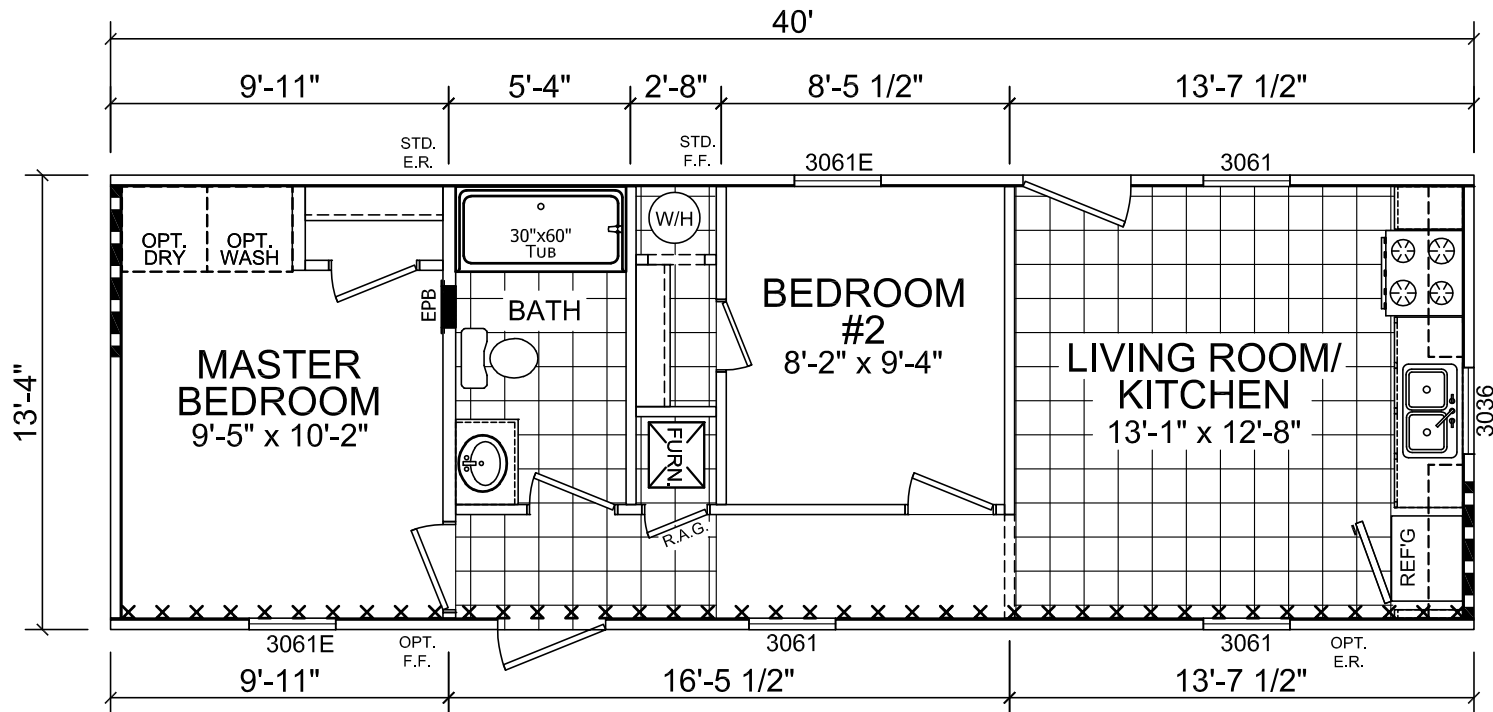

# Thrifty 2

Dutch Diamond II Series

533 SQ. FT. (Approximate) 2 Bedroom, 1 Bath

Last Updated: 2-11-22

**FACTORY EXPO HOME CENTERS**  
 6855 West 700 South  
 Topeka, IN 46571

**FactoryDirectMobileHomes.com | 1-800-581-5380**