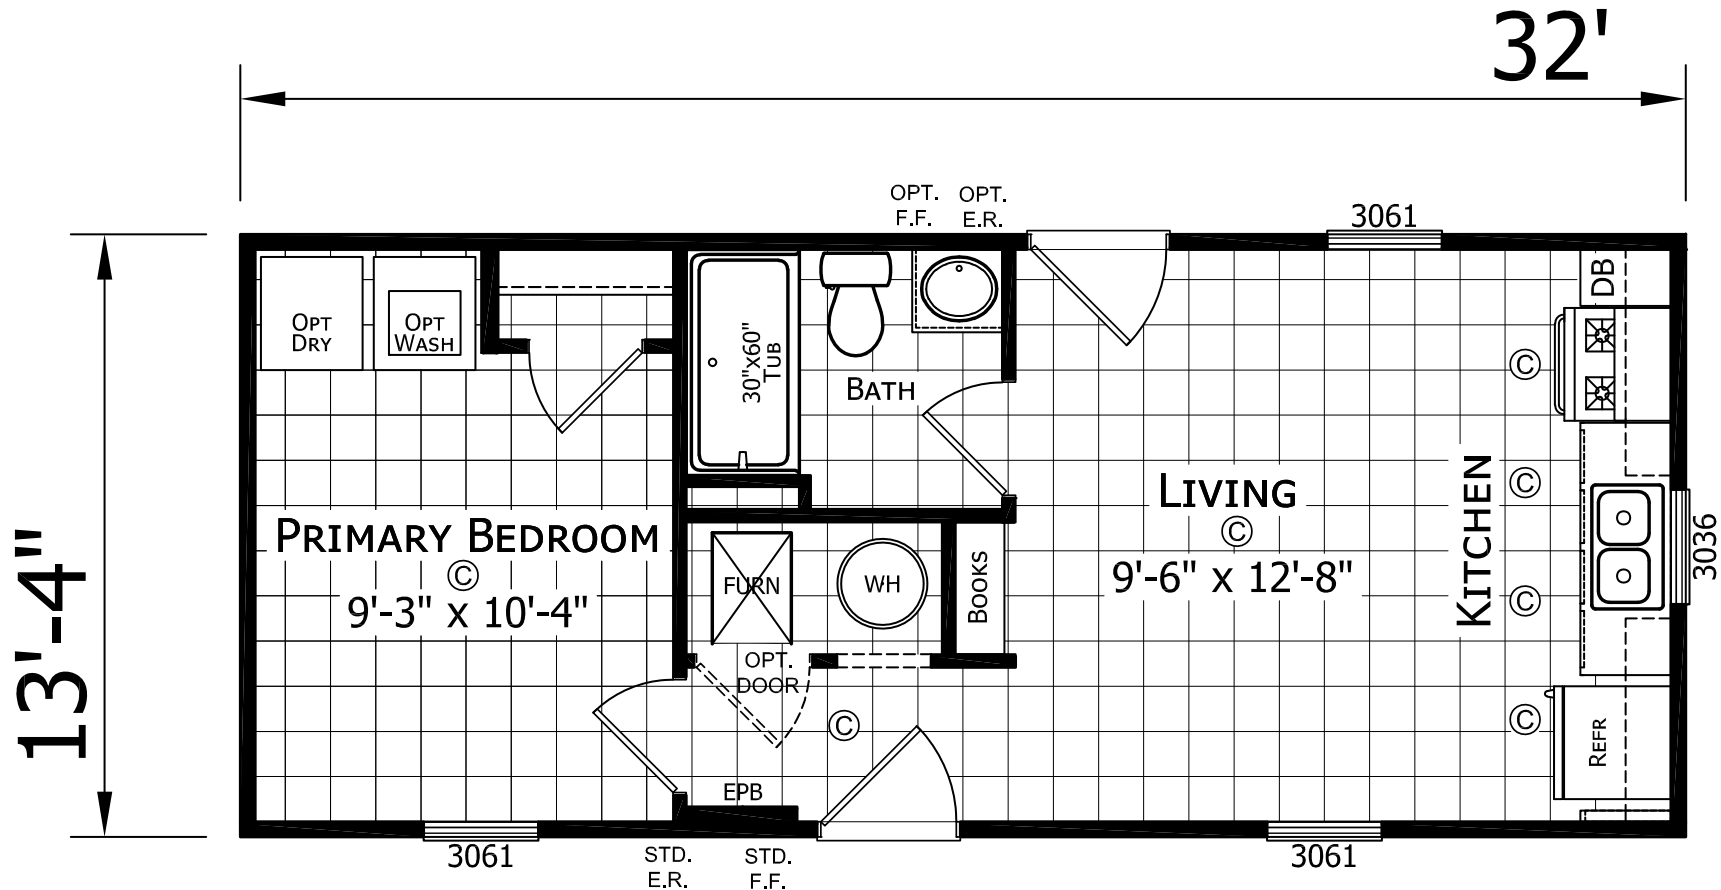

Thrifty

Dutch Aspire - Single Section Series

427 SQ. FT. (Approximate) 1 Bedroom, 1 Bath

Last Updated: 11-22-24

CHAMPION HOMES CENTER
 6855 West 700 South
 Topeka, IN 46571

FactoryDirectMobileHomes.com | 1-800-581-5380