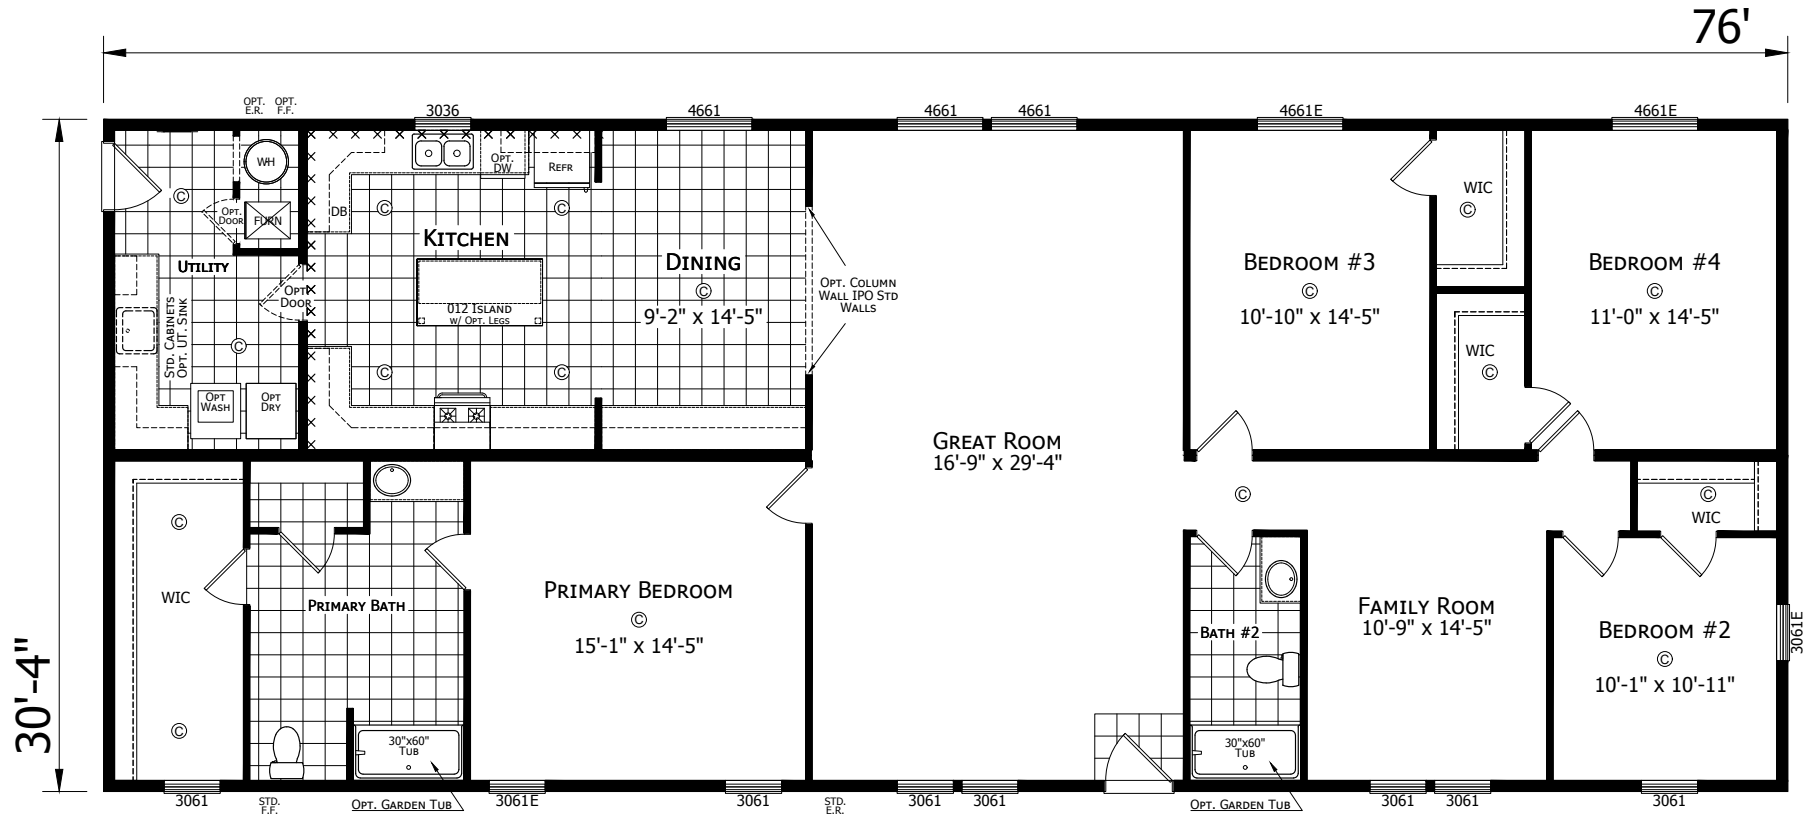

Valparaiso

Dutch Aspire - Multi-Section Series

2,305 SQ. FT. (Approximate) 4 Bedroom, 2 Bath

Last Updated: 2-8-24

CHAMPION HOMES CENTER
6855 West 700 South
Topeka, IN 46571

FactoryDirectMobileHomes.com | 1-800-581-5380