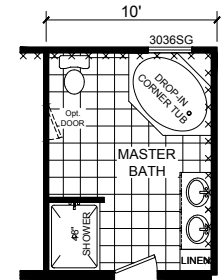

Vanderburgh

Dutch Diamond - Multi-Section Series

1,813 SQ. FT. (Approximate) 3 Bedroom, 2 Bath

Last Updated: 2-11-22

OPTIONAL SERENITY BATH

OPTIONAL MASTER BATH

OPTIONAL 4th BEDROOM

OPTIONAL KITCHEN
(8' FLAT ONLY)