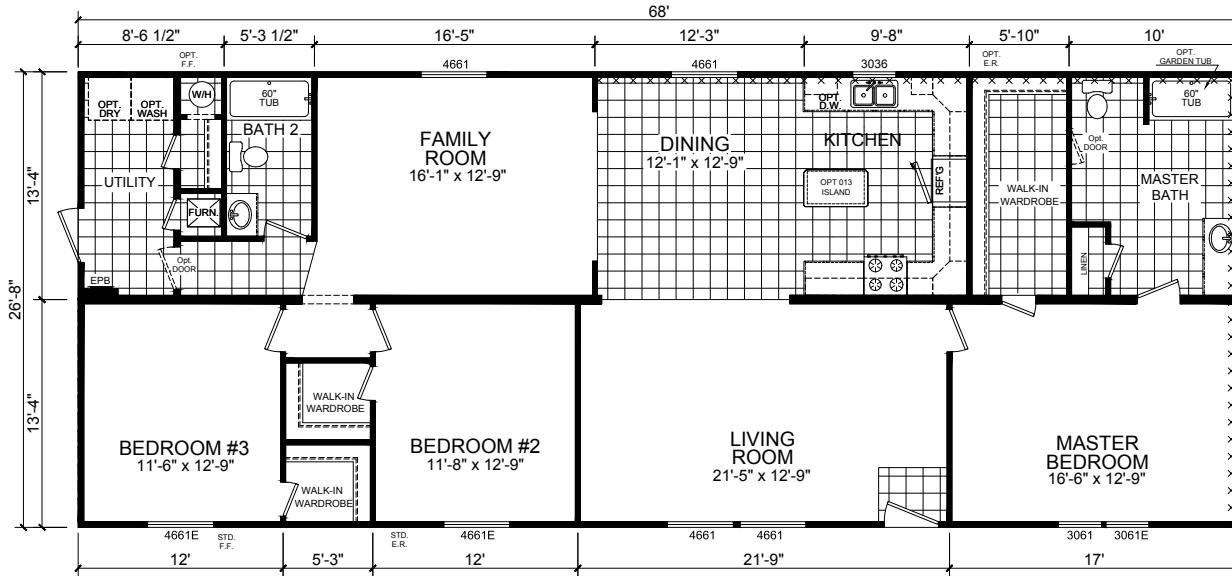

Vanderburgh

Dutch Diamond - Multi-Section Series

1,813 SQ. FT. (Approximate) 3 Bedroom, 2 Bath

Last Updated: 2-11-22

OPTIONAL SERENITY BATH

OPTIONAL MASTER BATH

OPTIONAL 4th BEDROOM

OPTIONAL KITCHEN
(8' FLAT ONLY)