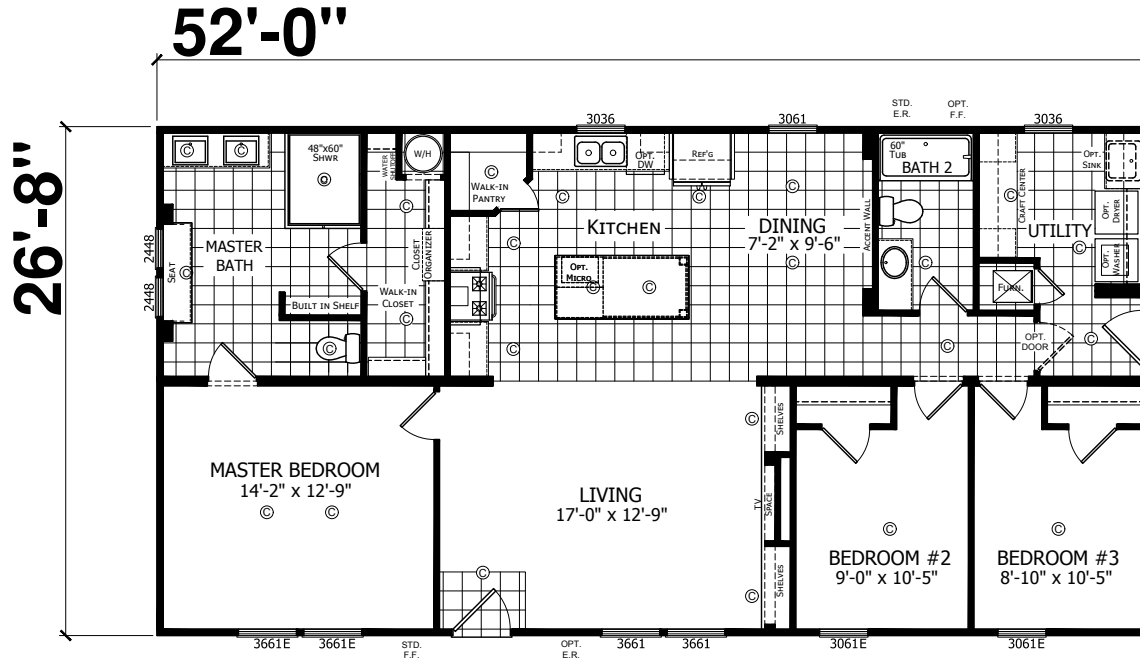

Walton

Dutch Diamond - Summit

1,386 SQ. FT. (Approximate) 3 Bedrooms, 2 Baths

Last Updated: 11-9-23

OPTIONAL FRONT ENTRY

CHAMPION HOMES CENTER
6855 West 700 South
Topeka, IN 46571

FactoryDirectMobileHomes.com | 1-800-581-5380