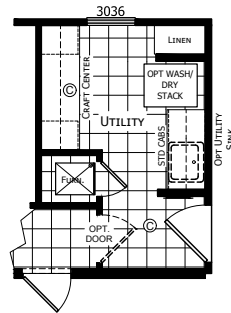

Walton

Dutch Diamond - Summit

1,386 SQ. FT. (Approximate) 3 Bedrooms, 2 Baths

Last Updated: 11-9-23

OPTIONAL FRONT ENTRY

CHAMPION HOMES CENTER
6855 West 700 South
Topeka, IN 46571

FactoryDirectMobileHomes.com | 1-800-581-5380