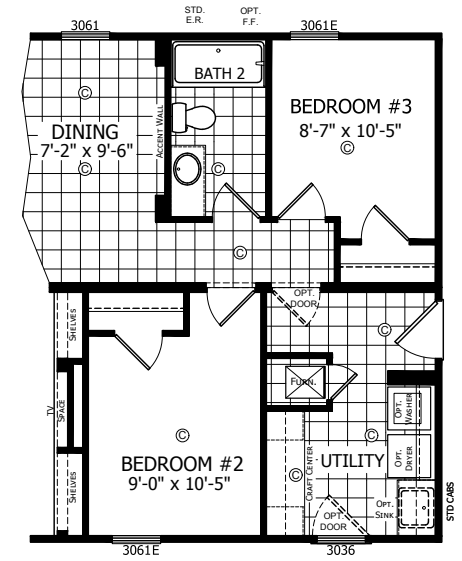

Walton

Dutch Diamond - Summit

1,386 SQ. FT. (Approximate) 3 Bedrooms, 2 Baths

Last Updated: 11-9-23

OPTIONAL FRONT ENTRY

CHAMPION HOMES CENTER
6855 West 700 South
Topeka, IN 46571

FactoryDirectMobileHomes.com | 1-800-581-5380