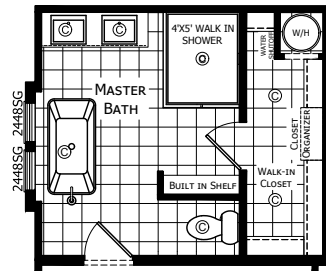

Walton

Dutch Diamond - Summit

1,386 SQ. FT. (Approximate) 3 Bedrooms, 2 Baths

Last Updated: 11-9-23

OPTIONAL FRONT ENTRY

CHAMPION HOMES CENTER
6855 West 700 South
Topeka, IN 46571

FactoryDirectMobileHomes.com | 1-800-581-5380