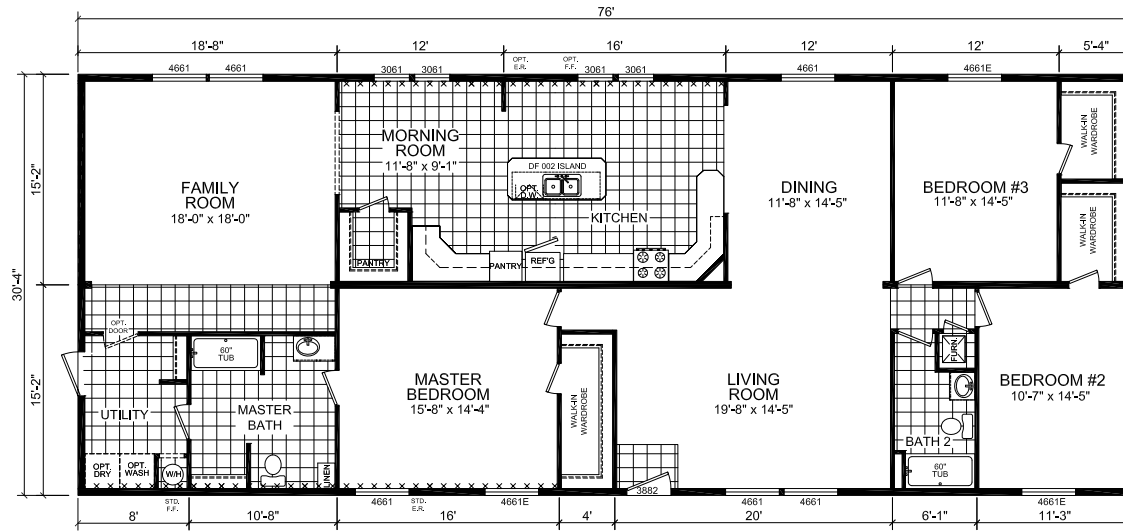

# Warrington

Dutch Diamond - Multi-Section Series

2,305 SQ. FT. (Approximate) 3 Bedroom, 2 Bath

Last Updated: 2-11-22

OPT. ULTIMATE KITCHEN

OPT. ULTIMATE KITCHEN #2

OPT. UTILITY ROOM

OPT. UTILITY SINK