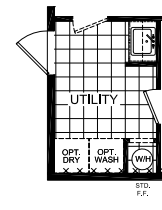

# Warrington

Dutch Diamond - Multi-Section Series

2,305 SQ. FT. (Approximate) 3 Bedroom, 2 Bath

Last Updated: 2-11-22

OPT. ULTIMATE KITCHEN

OPT. ULTIMATE KITCHEN #2

OPT. UTILITY ROOM

OPT. UTILITY SINK