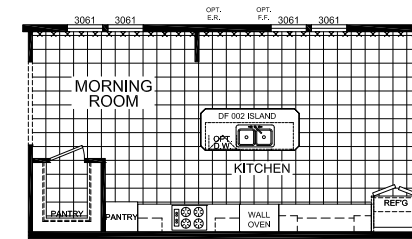

# Warrington

Dutch Diamond - Multi-Section Series

2,305 SQ. FT. (Approximate) 3 Bedroom, 2 Bath

Last Updated: 2-11-22

OPT. ULTIMATE KITCHEN

OPT. ULTIMATE KITCHEN #2

OPT. UTILITY ROOM

OPT. UTILITY SINK