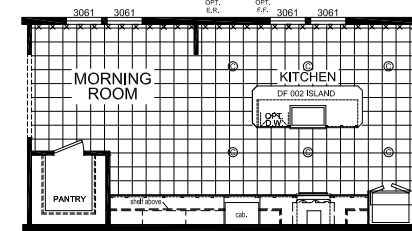

# Warrington

Dutch Diamond - Multi-Section Series

2,305 SQ. FT. (Approximate) 3 Bedroom, 2 Bath

Last Updated: 2-11-22

OPT. ULTIMATE KITCHEN

OPT. ULTIMATE KITCHEN #2

OPT. UTILITY ROOM

OPT. UTILITY SINK