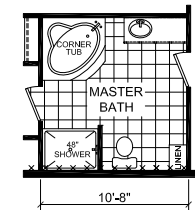

# Warrington

Dutch Diamond - Multi-Section Series

2,305 SQ. FT. (Approximate) 3 Bedroom, 2 Bath

Last Updated: 2-11-22

OPT. ULTIMATE KITCHEN

OPT. ULTIMATE KITCHEN #2

OPT. UTILITY ROOM

OPT. UTILITY SINK