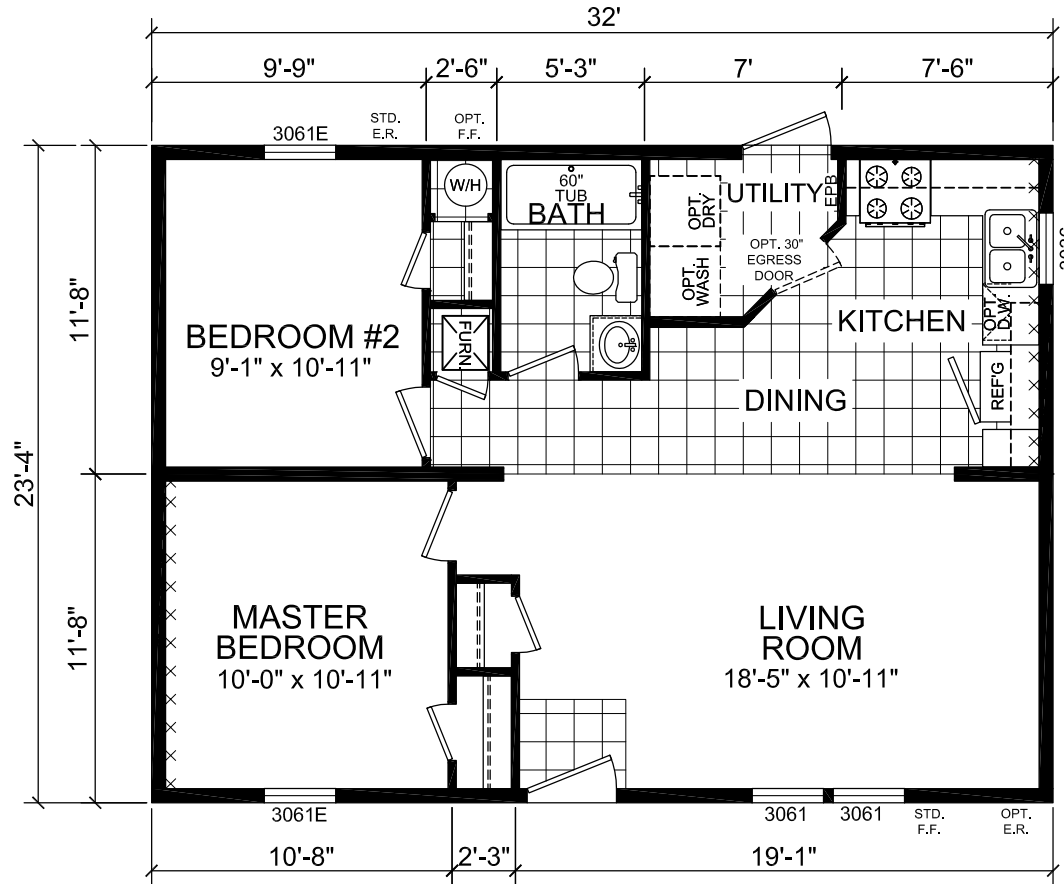

Washington

Dutch Diamond - Multi-Section Series

747 SQ. FT. (Approximate) 2 Bedroom, 1 Bath

Last Updated: 2-11-22

CHAMPION HOMES CENTER
6855 West 700 South
Topeka, IN 46571

FactoryDirectMobileHomes.com | 1-800-581-5380