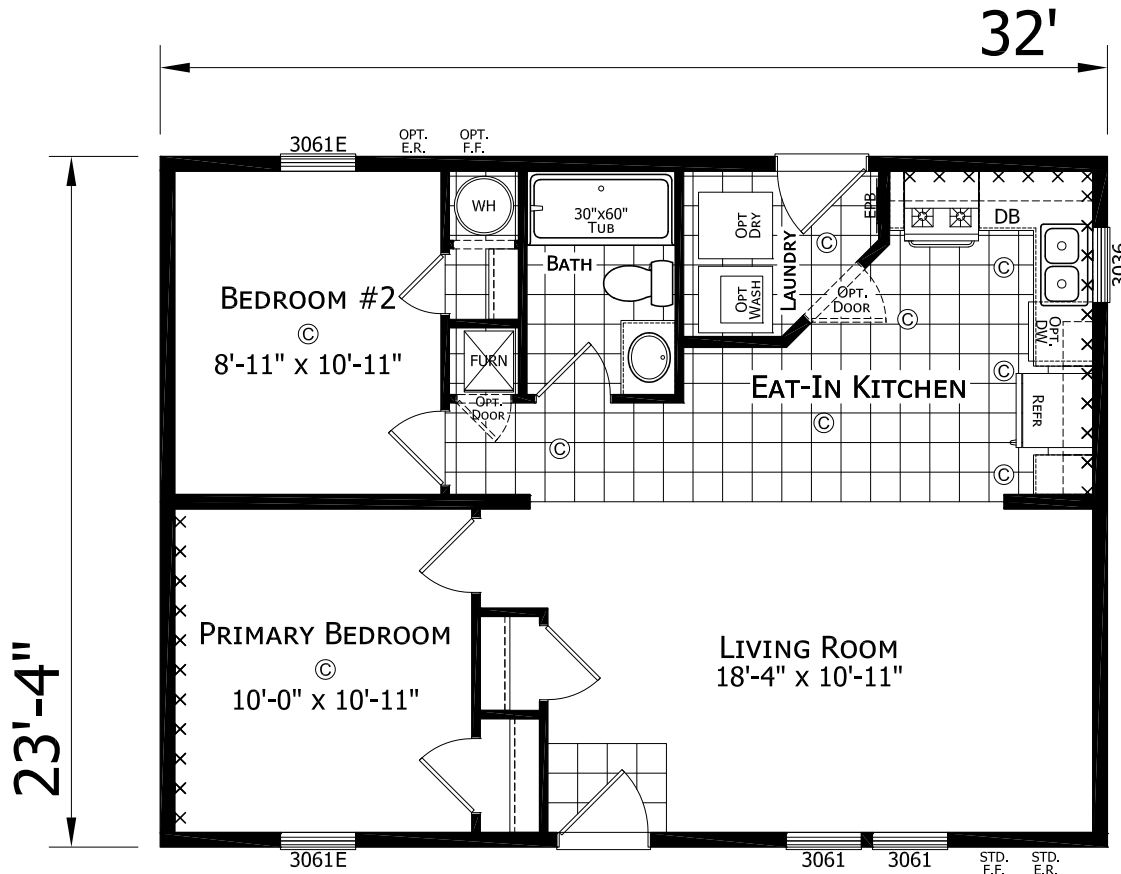

# Wawasee

Dutch Aspire - Multi-Section Series

747 SQ. FT. (Approximate) 2 Bedroom, 1 Bath

Last Updated: 7-29-24

**CHAMPION HOMES CENTER**  
 6855 West 700 South  
 Topeka, IN 46571

**FactoryDirectMobileHomes.com | 1-800-581-5380**