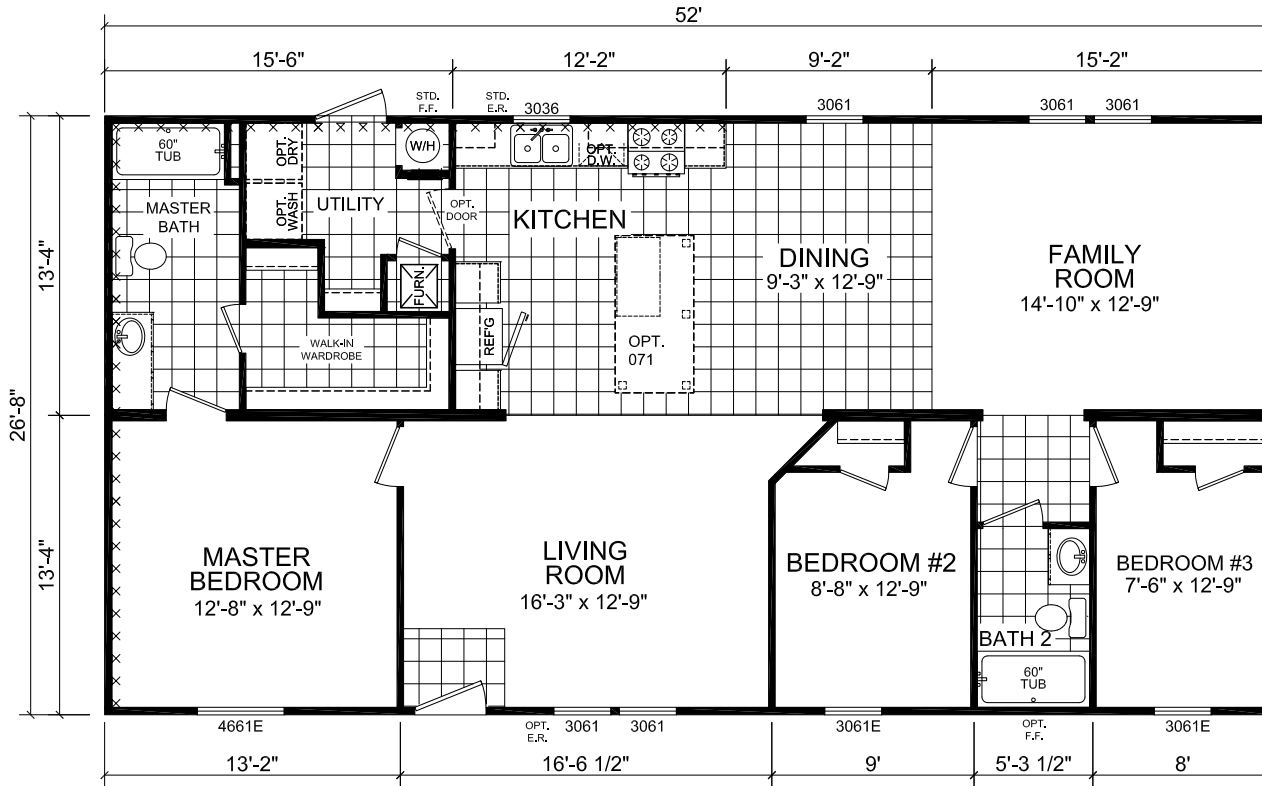

# Wells

Dutch Diamond - Multi-Section Series

1,386 SQ. FT. (Approximate) 3 Bedroom, 2 Bath

Last Updated: 2-11-22

OPTIONAL GLAMOUR BATH

**CHAMPION HOMES CENTER**  
 6855 West 700 South  
 Topeka, IN 46571

**FactoryDirectMobileHomes.com | 1-800-581-5380**