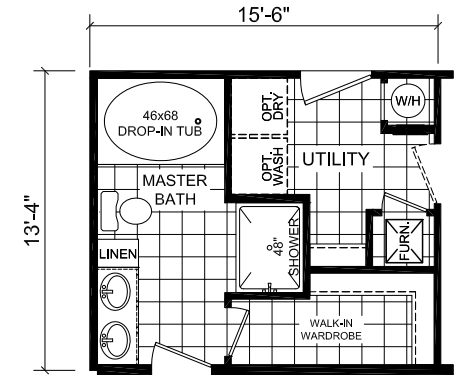

# Wells

Dutch Diamond - Multi-Section Series

1,386 SQ. FT. (Approximate) 3 Bedroom, 2 Bath

Last Updated: 2-11-22

OPTIONAL GLAMOUR BATH

**CHAMPION HOMES CENTER**  
 6855 West 700 South  
 Topeka, IN 46571

**FactoryDirectMobileHomes.com | 1-800-581-5380**