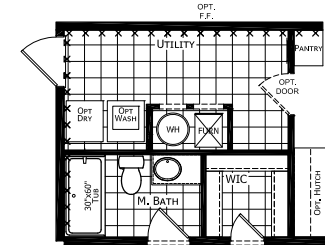

# Westler

Dutch Edge II Multi-Section Series

1483 SQ. FT. (Approximate) 3 Bedroom, 2 Bath

**CHAMPION**  
HOMES CENTER

Last Updated: 2-14-22

OPTIONAL 4TH BEDROOM

OPTIONAL END ENTRY

OPTIONAL KITCHEN  
SONIC PACKAGE REQUIRED