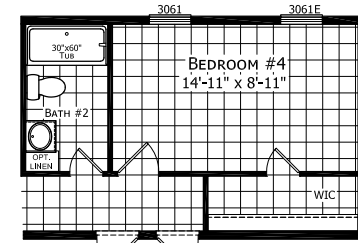

# Westler

Dutch Edge II Multi-Section Series

1483 SQ. FT. (Approximate) 3 Bedroom, 2 Bath

**CHAMPION**  
HOMES CENTER

Last Updated: 2-14-22

OPTIONAL 4TH BEDROOM

OPTIONAL END ENTRY

OPTIONAL KITCHEN  
SONIC PACKAGE REQUIRED