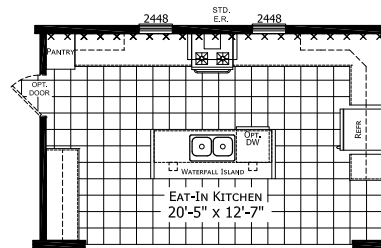

# Westler

Dutch Edge II Multi-Section Series

1483 SQ. FT. (Approximate) 3 Bedroom, 2 Bath

**CHAMPION**  
HOMES CENTER

Last Updated: 2-14-22

OPTIONAL 4TH BEDROOM

OPTIONAL END ENTRY

OPTIONAL KITCHEN  
SONIC PACKAGE REQUIRED