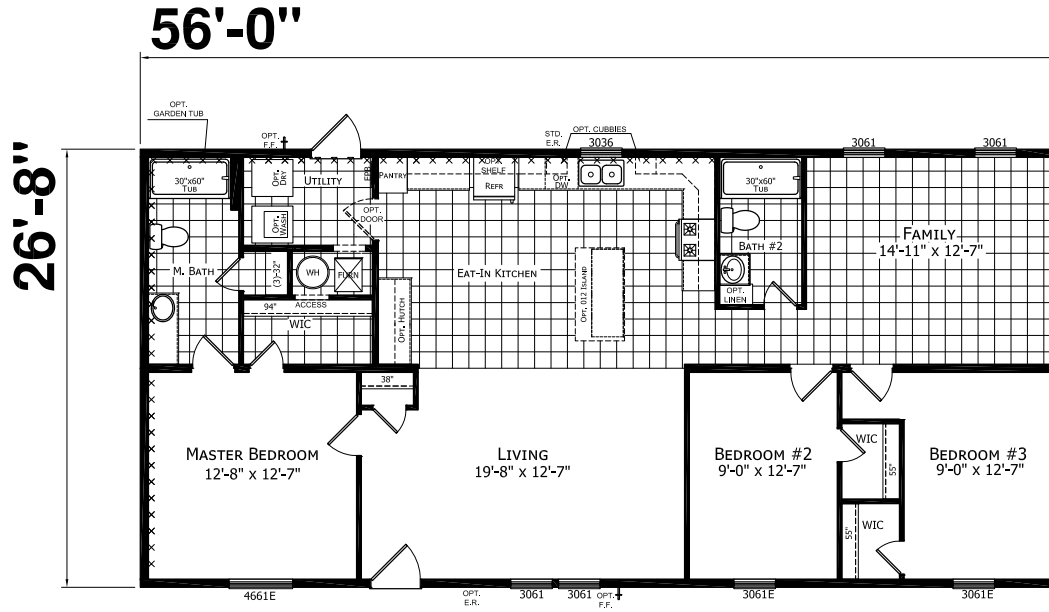

# Westler

Dutch Edge II Multi-Section Series

1483 SQ. FT. (Approximate) 3 Bedroom, 2 Bath

**CHAMPION**  
HOMES CENTER

Last Updated: 2-14-22

OPTIONAL 4TH BEDROOM

OPTIONAL END ENTRY

OPTIONAL KITCHEN  
SONIC PACKAGE REQUIRED