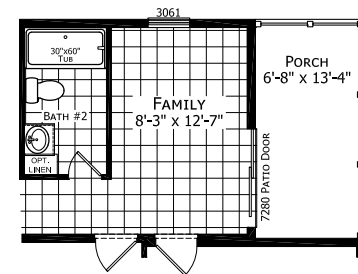

# Westler

Dutch Edge II Multi-Section Series

1483 SQ. FT. (Approximate) 3 Bedroom, 2 Bath

**CHAMPION**  
HOMES CENTER

Last Updated: 2-14-22

OPTIONAL 4TH BEDROOM

OPTIONAL END ENTRY

OPTIONAL KITCHEN  
SONIC PACKAGE REQUIRED