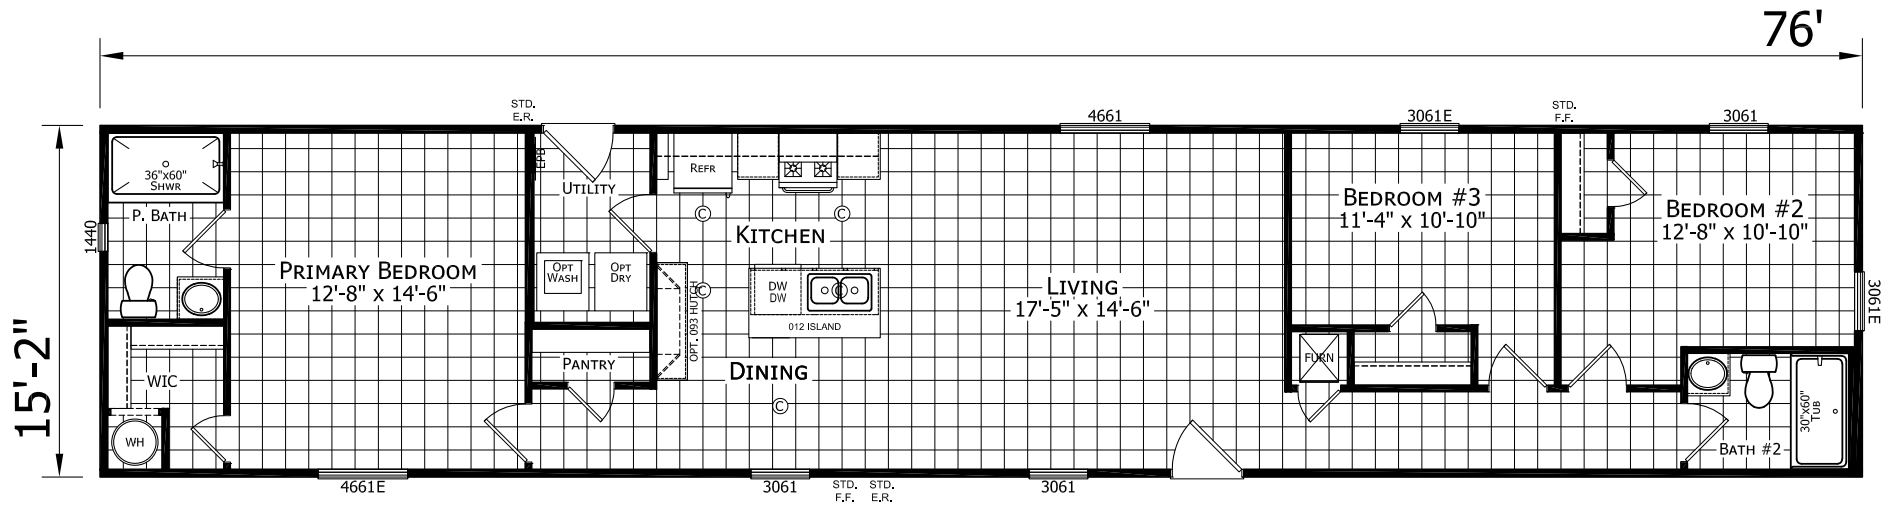

Weyburn

Dutch Diamond II Series

1,153 SQ. FT. (Approximate) 3 Bedroom, 2 Bath

Last Updated: 3-6-23

FACTORY EXPO HOME CENTERS
6855 West 700 South
Topeka, IN 46571

FactoryDirectMobileHomes.com | 1-800-581-5380