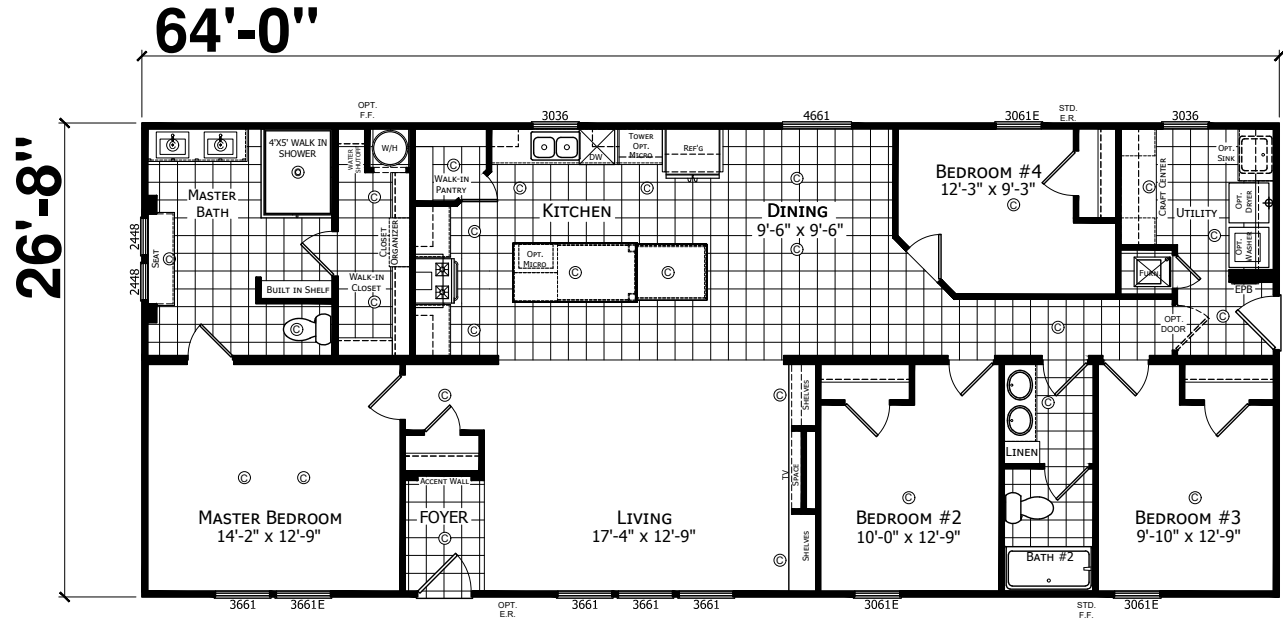

# Witmer

Summit Series

1,706 SQ. FT. (Approximate) 4 Bedrooms, 2 Baths

Last Updated: 8-12-21

OPTIONAL STUDY

OPTIONAL MASTER BATH

OPTIONAL UTILITY ROOM "B"

OPTIONAL FRONT ENTRY

OPTIONAL FAMILY ROOM

**FACTORY EXPO HOME CENTERS**  
6855 West 700 South  
Topeka, IN 46571

**FactoryDirectMobileHomes.com | 1-800-581-5380**

**IMPORTANT:** Alta Cima Corp reserves the right to modify, cancel or substitute products or features of this event at any time without prior notice or obligation. Pictures and other promotional materials are representative and may depict or contain floor plans, square footages, elevations, options, upgrades, extra design features, decorations, floor coverings, specialty light fixtures, custom paint and wall coverings, window treatments, landscaping, sound and alarm systems, furnishings, appliances, and other designer/decorator features and amenities that are not included as part of the home and/or may not be available at all locations. Home, pricing and community information is subject to change, and homes to prior sale, at any time without notice or obligation. ©2020 Alta Cima Corp. All rights reserved.