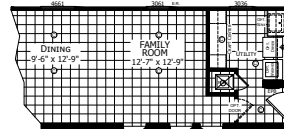

# Witmer

Summit Series

1,706 SQ. FT. (Approximate) 4 Bedrooms, 2 Baths

Last Updated: 8-12-21

OPTIONAL STUDY

OPTIONAL MASTER BATH

OPTIONAL UTILITY ROOM "B"

OPTIONAL FRONT ENTRY