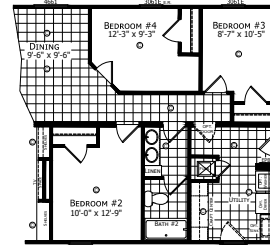

# Witmer

Summit Series

1,706 SQ. FT. (Approximate) 4 Bedrooms, 2 Baths

Last Updated: 8-12-21

OPTIONAL STUDY

OPTIONAL MASTER BATH

OPTIONAL UTILITY ROOM "B"

OPTIONAL FRONT ENTRY

OPTIONAL FAMILY ROOM

**FACTORY EXPO HOME CENTERS**  
6855 West 700 South  
Topeka, IN 46571

**FactoryDirectMobileHomes.com | 1-800-581-5380**

**IMPORTANT:** Alta Cima Corp reserves the right to modify, cancel or substitute products or features of this event at any time without prior notice or obligation. Pictures and other promotional materials are representative and may depict or contain floor plans, square footages, elevations, options, upgrades, extra design features, decorations, floor coverings, specialty light fixtures, custom paint and wall coverings, window treatments, landscaping, sound and alarm systems, furnishings, appliances, and other designer/decorator features and amenities that are not included as part of the home and/or may not be available at all locations. Home, pricing and community information is subject to change, and homes to prior sale, at any time without notice or obligation. ©2020 Alta Cima Corp. All rights reserved.