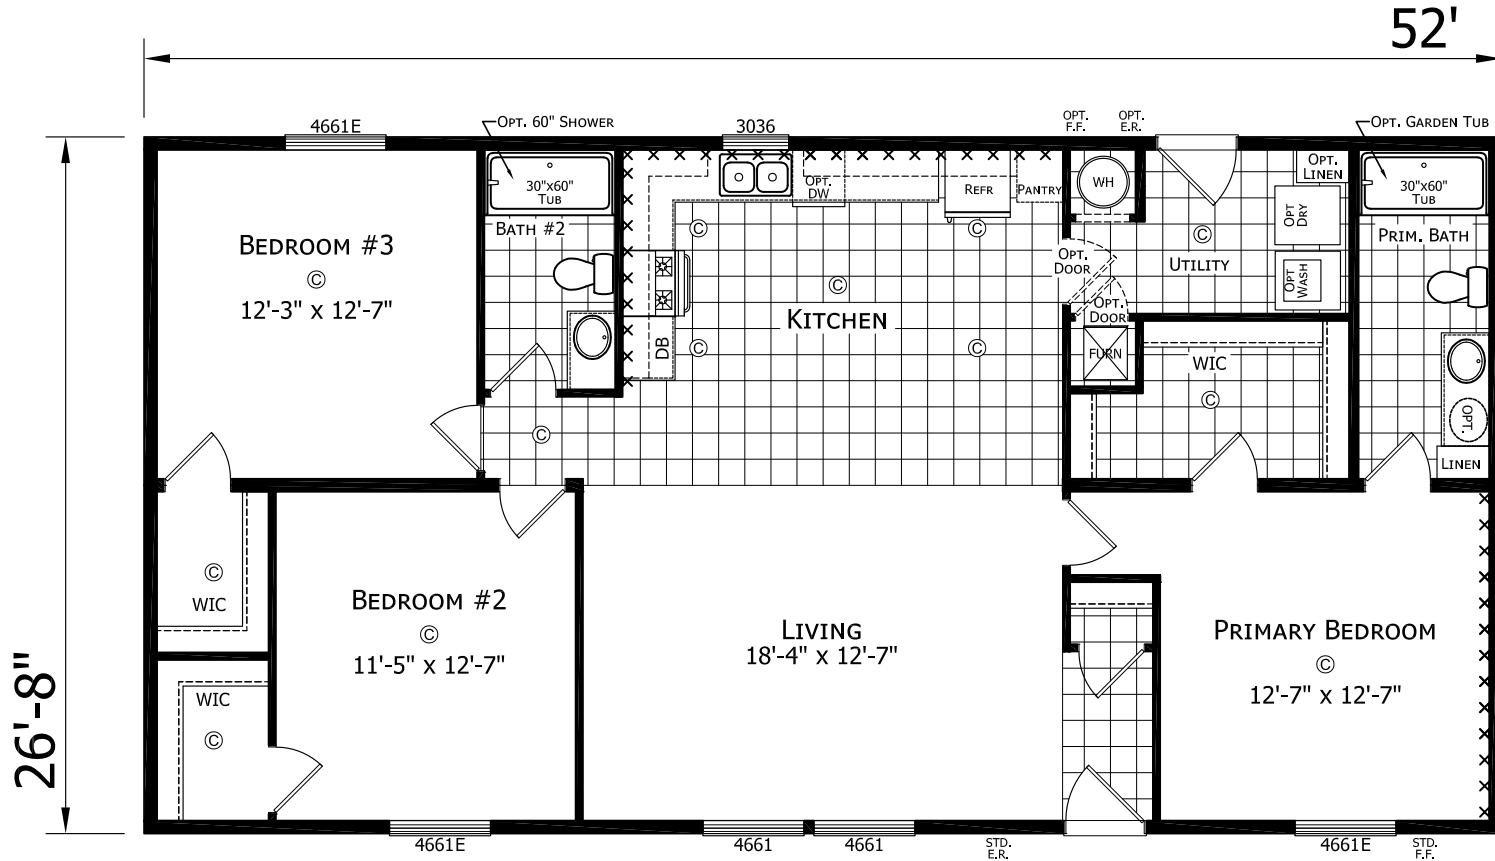

Wixom

Dutch Aspire - Multi-Section Series

1,387 SQ. FT. (Approximate) 3 Bedroom, 2 Bath

CHAMPION
HOMES CENTER

Last Updated: 2-8-24

CHAMPION HOMES CENTER
6855 West 700 South
Topeka, IN 46571

FactoryDirectMobileHomes.com | 1-800-581-5380