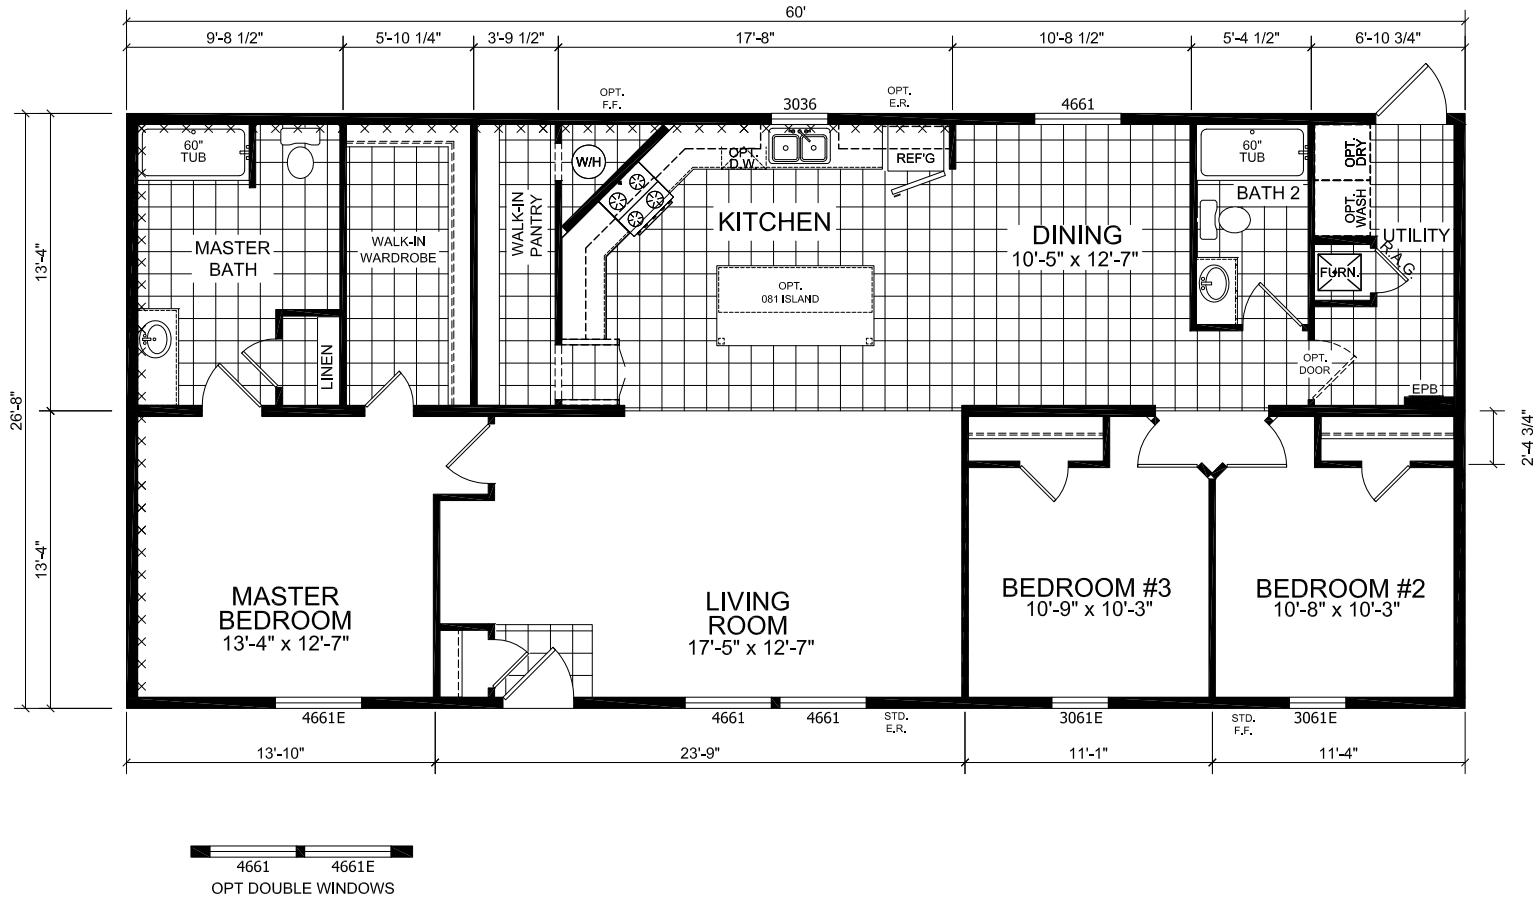

# Wrenn

Dutch Diamond - Woodward Series

1,600 SQ. FT. (Approximate) 3 Bedroom, 2 Bath

Last Updated: 11-22-22

**CHAMPION HOMES CENTER**  
6855 West 700 South  
Topeka, IN 46571

**FactoryDirectMobileHomes.com | 1-800-581-5380**