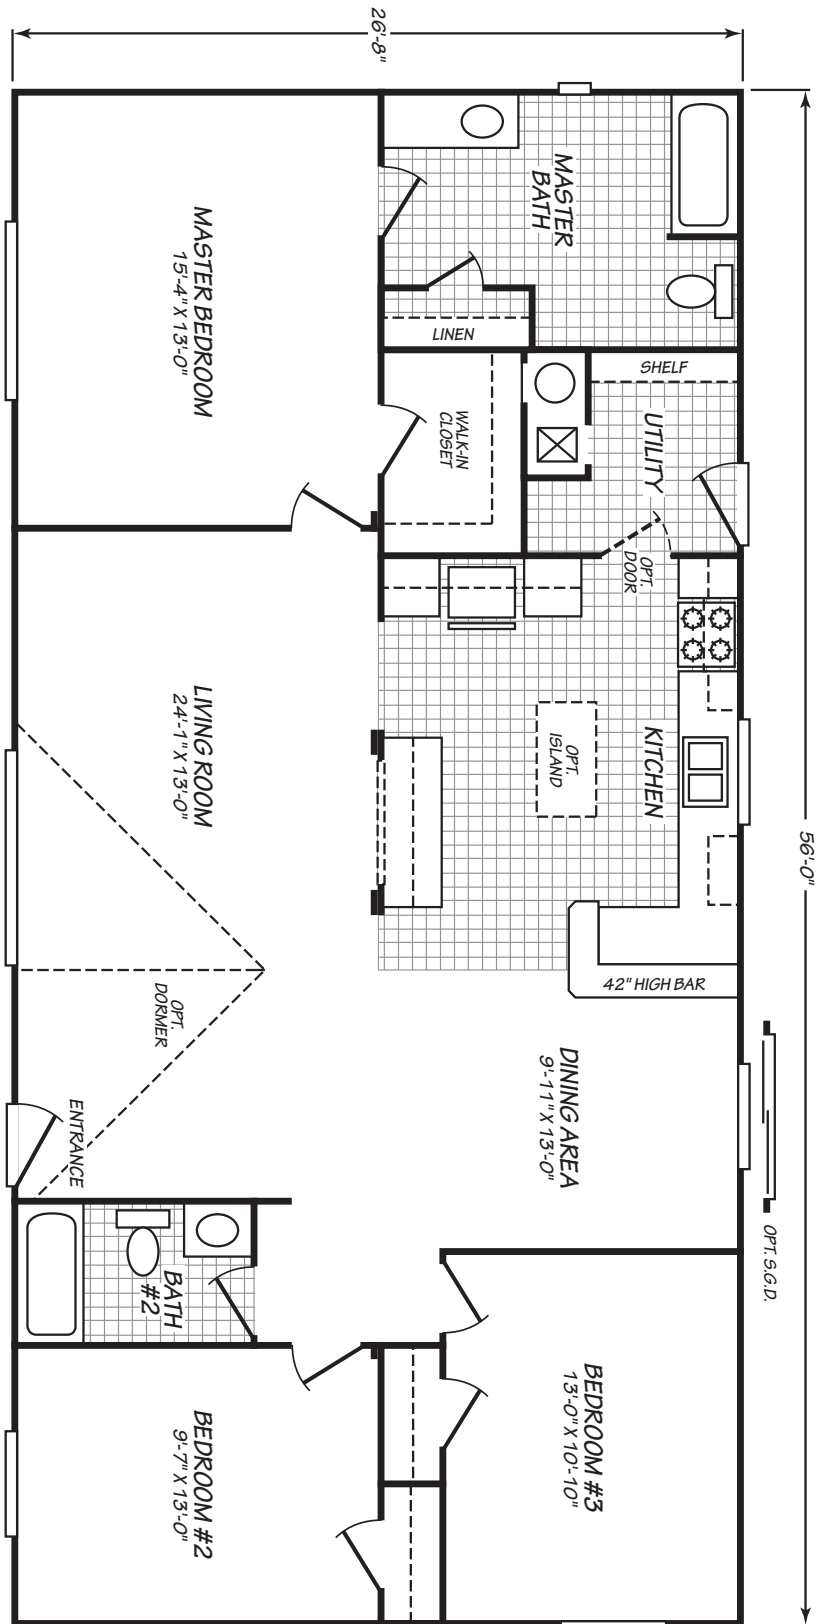

Ash Creek

Weston Super Value Series 

3 Bedrooms, 2 Baths
Approx. 1,492 Sq. Ft.

Last Updated: 7-9-18

I authorize Factory Expo Home Centers to build my house, per this plan.

_____ X _____

Customer Signature/Date