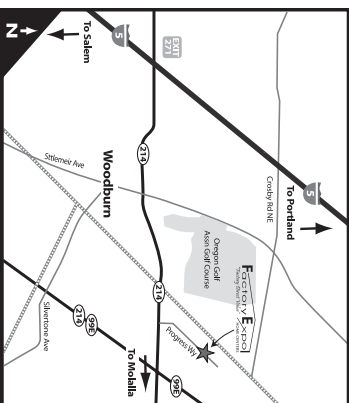

I authorize Factory Expo Home Centers to build my house, per this plan.

_____ X _____

Customer Signature/Date

Factory Expo
"Factory Direct Pricing"
HOME CENTERS
2555 Progress Way • Woodburn, OR 97071