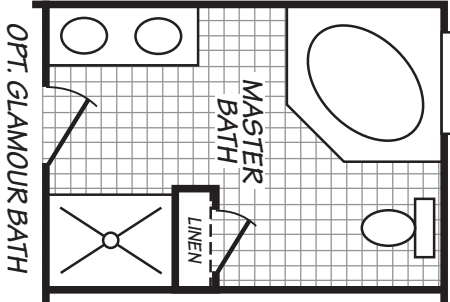

Ash Creek

Weston Super Value Series 

3 Bedrooms, 2 Baths
Approx. 1,492 Sq. Ft.

Last Updated: 7-9-18

I authorize Factory Expo Home Centers to build my house, per this plan.

_____ X _____

Customer Signature/Date