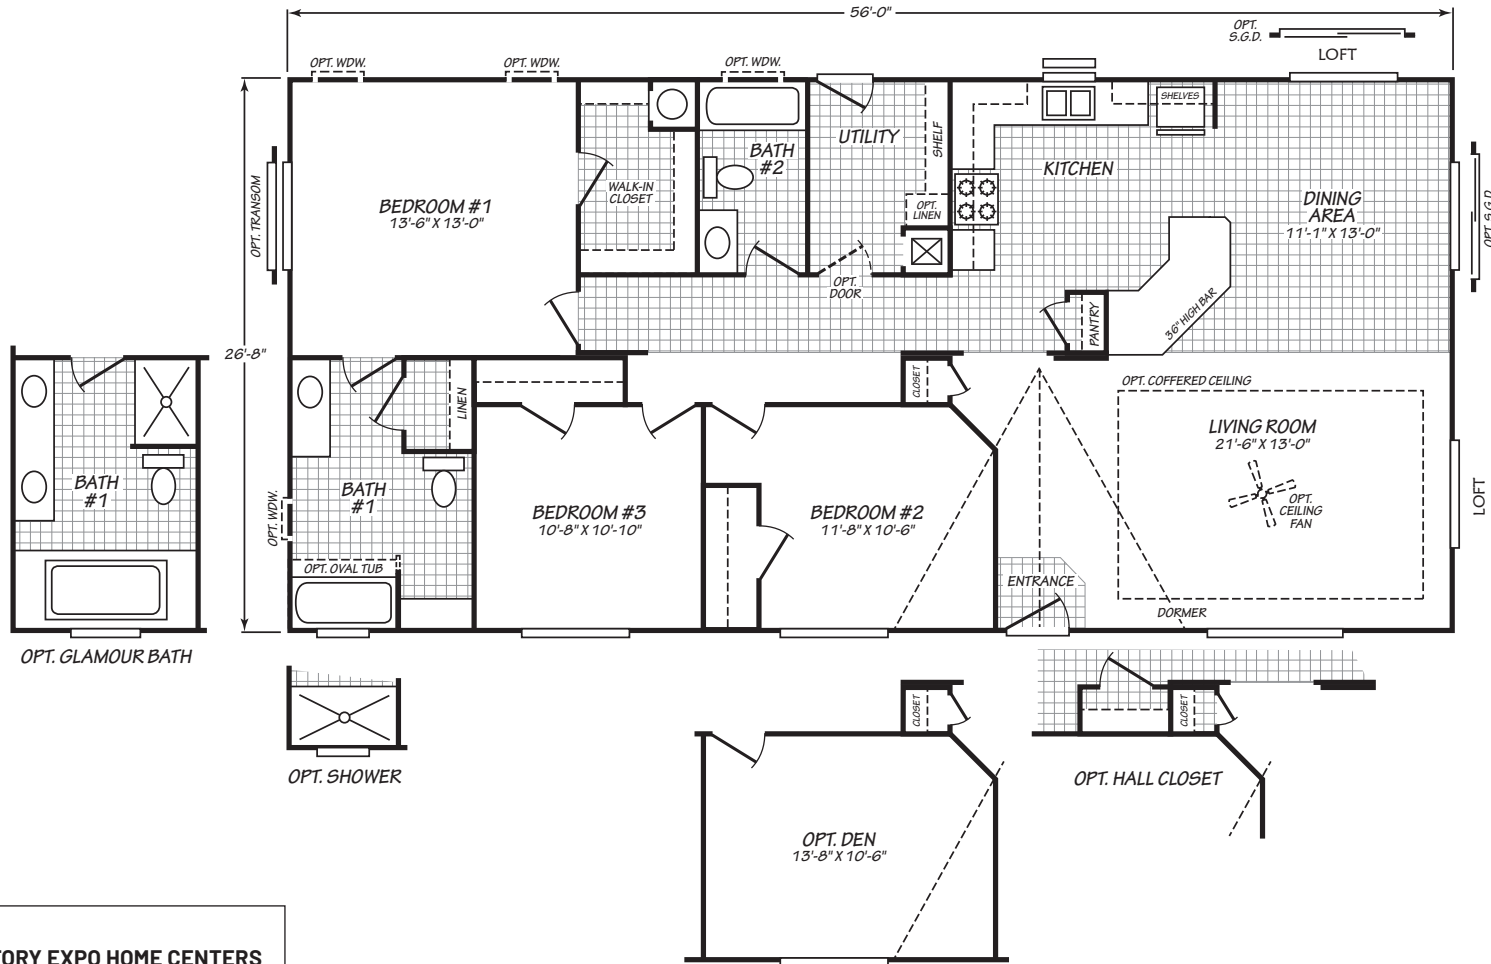

# Beaverton

Evergreen Series

1,493 SQ. FT. (Approximate) 3 Bedrooms, 2 Baths

Last Updated: 9-13-22

**FACTORY EXPO HOME CENTERS**  
2555 Progress Way  
Woodburn, OR 97071

**FactoryExpo.net | 1-800-889-8548**