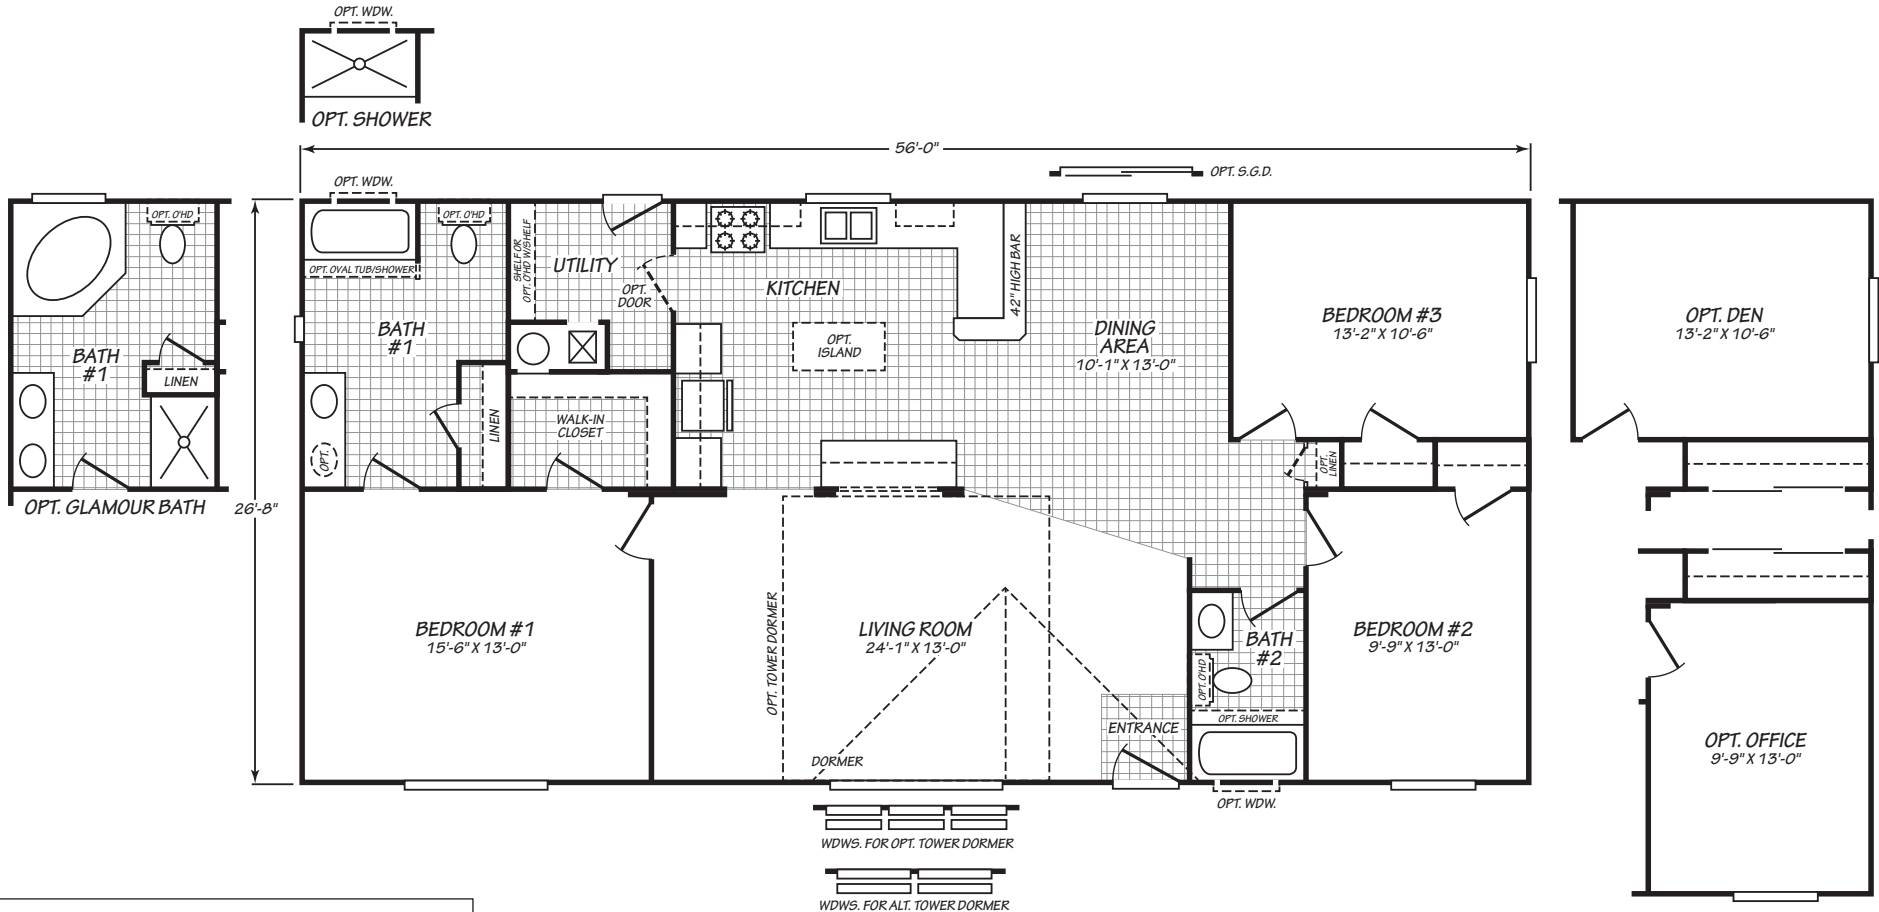

Buford

Juniper Series

1,492 SQ. FT. (Approximate) 3 Bedrooms, 2 Baths

Last Updated: 7-31-23

FACTORY EXPO HOME CENTERS
 2555 Progress Way
 Woodburn, OR 97071

FactoryExpo.net | 1-800-889-8548

IMPORTANT: Alta Cima Corp reserves the right to modify, cancel or substitute products or features of this event at any time without prior notice or obligation. Pictures and other promotional materials are representative and may depict or contain floor plans, square footages, elevations, options, upgrades, extra design features, decorations, floor coverings, specialty light fixtures, custom paint and wall coverings, window treatments, landscaping, sound and alarm systems, furnishings, appliances, and other designer/decorator features and amenities that are not included as part of the home and/or may not be available at all locations. Home, pricing and community information is subject to change, and homes to prior sale, at any time without notice or obligation. ©2020 Alta Cima Corp. All rights reserved.