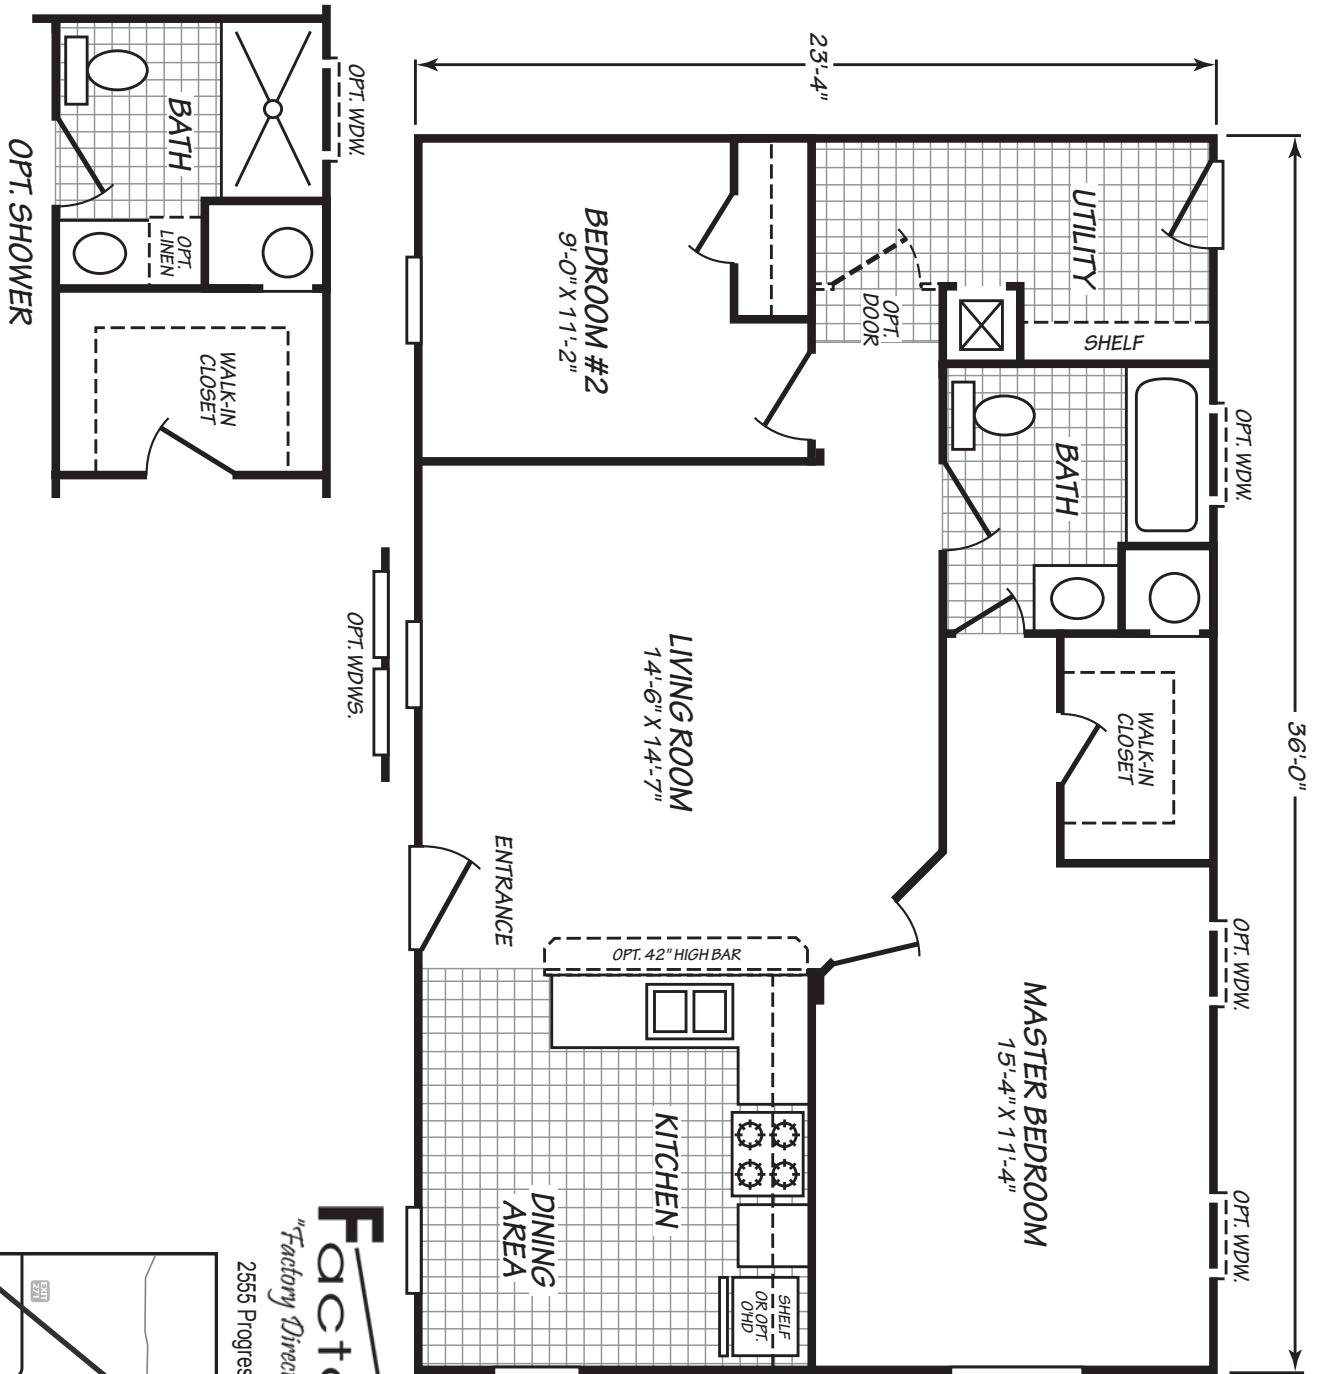

EV2

Weston Super Value Series 

2 Bedroom, 1 Bath
Approx. 839 Sq. Ft.

Last Updated: 4-4-17

I authorize Factory Expo Home Centers to build my house, per this plan.
X _____
Customer Signature/Date

Important: Due to our policy of continual improvement, all information in our brochures may vary from actual home. The right is reserved to make changes at any time, without notice or obligation, in colors, materials, specifications, processes, and models. All dimensions and square footage calculations are nominal and approximate figures. Please check with your local sales associate for specific and current information.