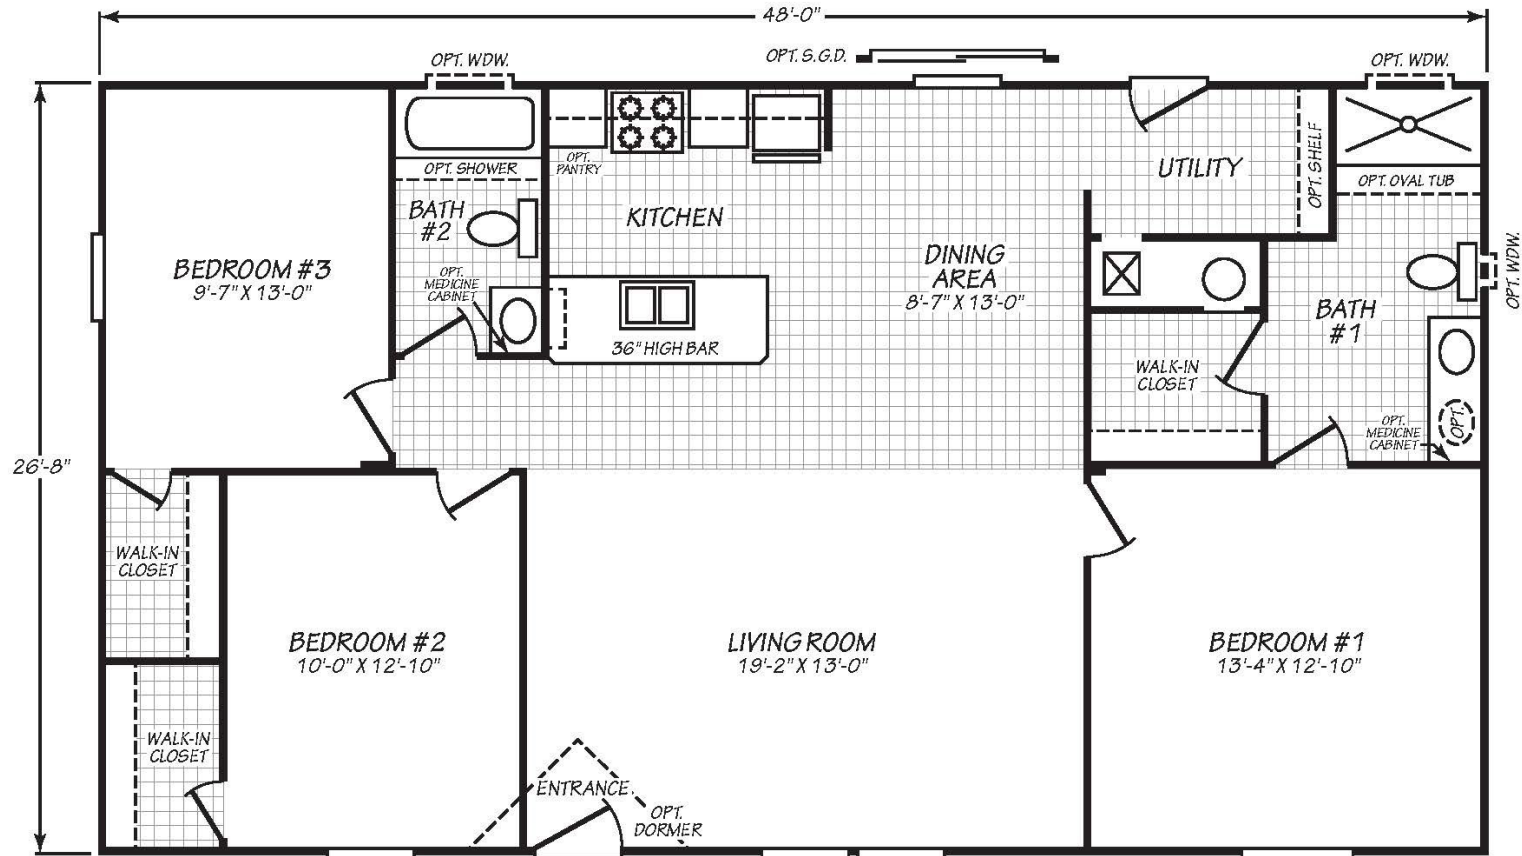

# Harrisburg

Pure Series

1,279 SQ. FT. (Approximate) 3 Bedrooms, 2 Baths

Last Updated: 11-7-23

**FACTORY EXPO HOME CENTERS**  
 2555 Progress Way  
 Woodburn, OR 97071

**FactoryExpo.net | 1-800-889-8548**

**IMPORTANT:** Alta Cima Corp reserves the right to modify, cancel or substitute products or features of this event at any time without prior notice or obligation. Pictures and other promotional materials are representative and may depict or contain floor plans, square footages, elevations, options, upgrades, extra design features, decorations, floor coverings, specialty light fixtures, custom paint and wall coverings, window treatments, landscaping, sound and alarm systems, furnishings, appliances, and other designer/decorator features and amenities that are not included as part of the home and/or may not be available at all locations. Home, pricing and community information is subject to change, and homes to prior sale, at any time without notice or obligation. ©2020 Alta Cima Corp. All rights reserved.