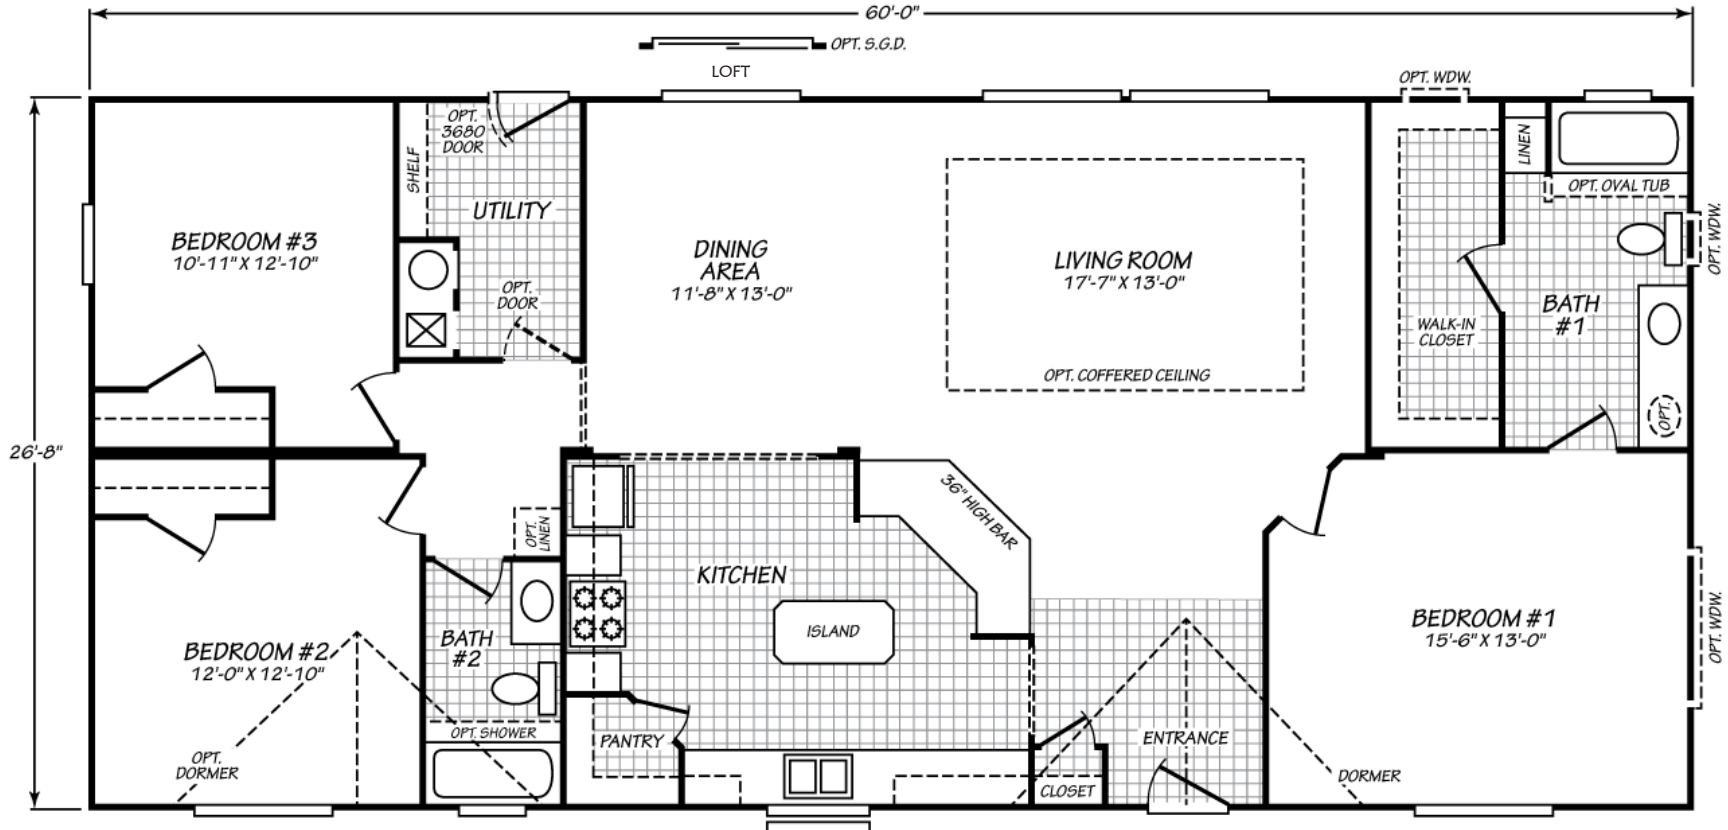

# Hartline

Evergreen Series

1,600 SQ. FT. (Approximate) 3 Bedrooms, 2 Bath

Last Updated: 9-14-22

**FACTORY EXPO HOME CENTERS**  
 2555 Progress Way  
 Woodburn, OR 97071

**FactoryExpo.net | 1-800-889-8548**