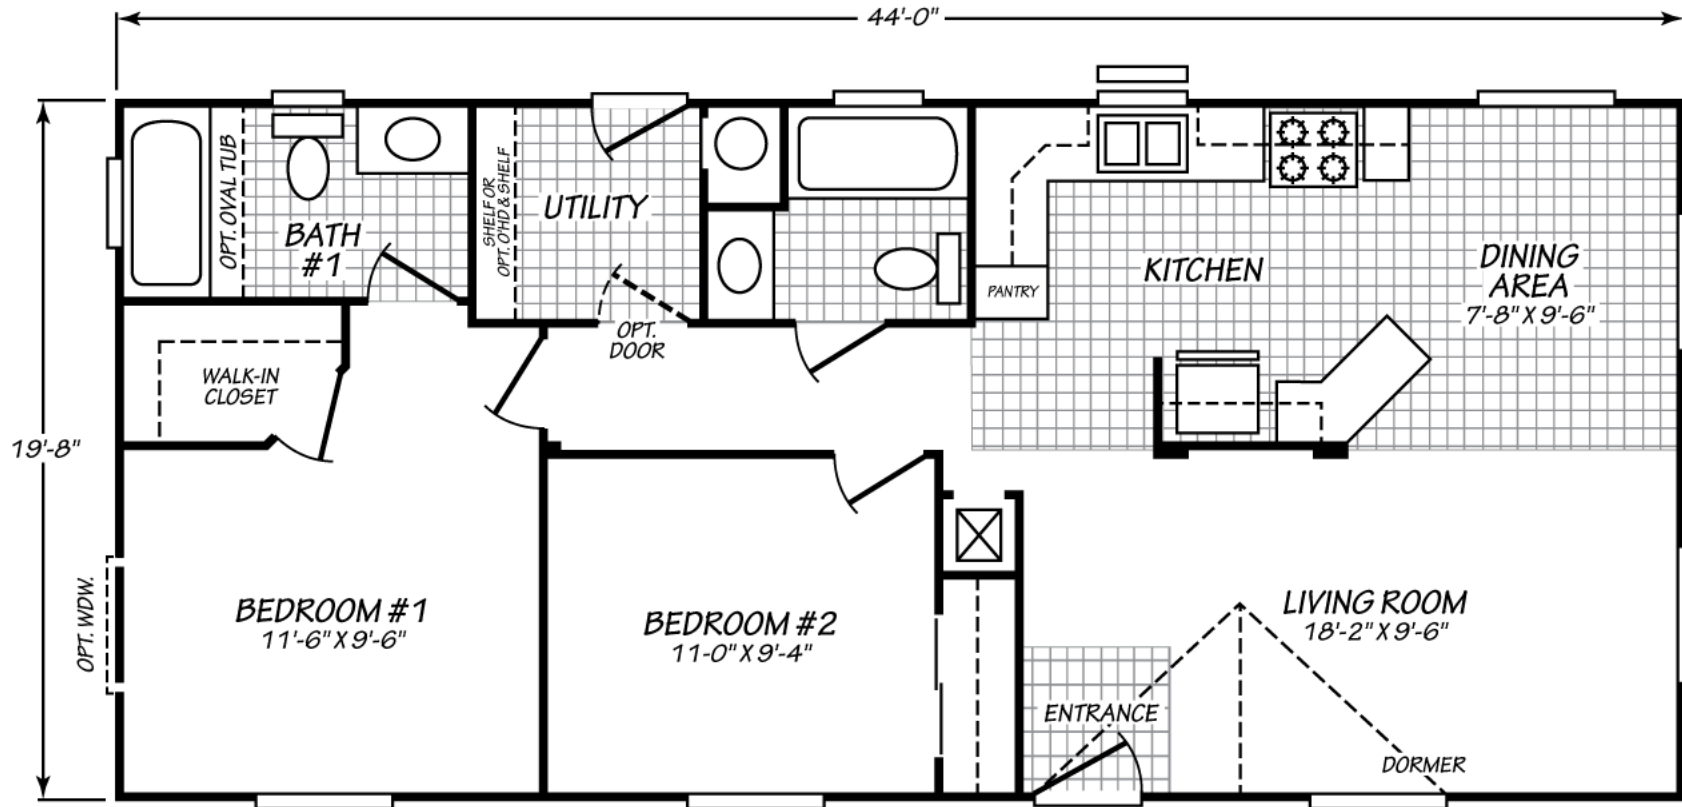

Lanton

Evergreen Series

865 SQ. FT. (Approximate) 2 Bedrooms, 2 Baths

Last Updated: 7-13-23

FACTORY EXPO HOME CENTERS
2555 Progress Way
Woodburn, OR 97071

FactoryExpo.net | 1-800-889-8548

IMPORTANT: Alta Cima Corp reserves the right to modify, cancel or substitute products or features of this event at any time without prior notice or obligation. Pictures and other promotional materials are representative and may depict or contain floor plans, square footages, elevations, options, upgrades, extra design features, decorations, floor coverings, specialty light fixtures, custom paint and wall coverings, window treatments, landscaping, sound and alarm systems, furnishings, appliances, and other designer/decorator features and amenities that are not included as part of the home and/or may not be available at all locations. Home, pricing and community information is subject to change, and homes to prior sale, at any time without notice or obligation. ©2020 Alta Cima Corp. All rights reserved.