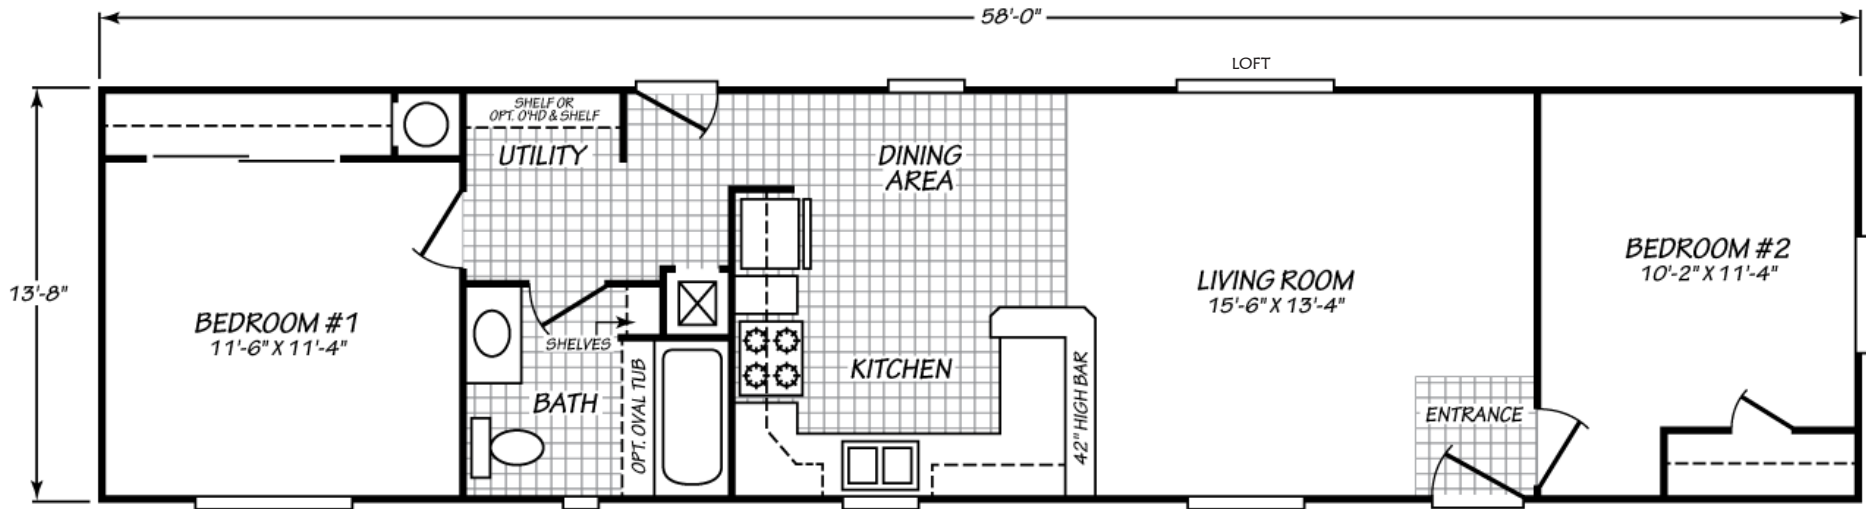

Mynton

Sandpointe Series

792 SQ. FT. (Approximate) 2 Bedrooms, 1 Baths

Last Updated: 9-14-22

FACTORY EXPO HOME CENTERS
2555 Progress Way
Woodburn, OR 97071

FactoryExpo.net | 1-800-889-8548

IMPORTANT: Alta Cima Corp reserves the right to modify, cancel or substitute products or features of this event at any time without prior notice or obligation. Pictures and other promotional materials are representative and may depict or contain floor plans, square footages, elevations, options, upgrades, extra design features, decorations, floor coverings, specialty light fixtures, custom paint and wall coverings, window treatments, landscaping, sound and alarm systems, furnishings, appliances, and other designer/decorator features and amenities that are not included as part of the home and/or may not be available at all locations. Home, pricing and community information is subject to change, and homes to prior sale, at any time without notice or obligation. ©2020 Alta Cima Corp. All rights reserved.