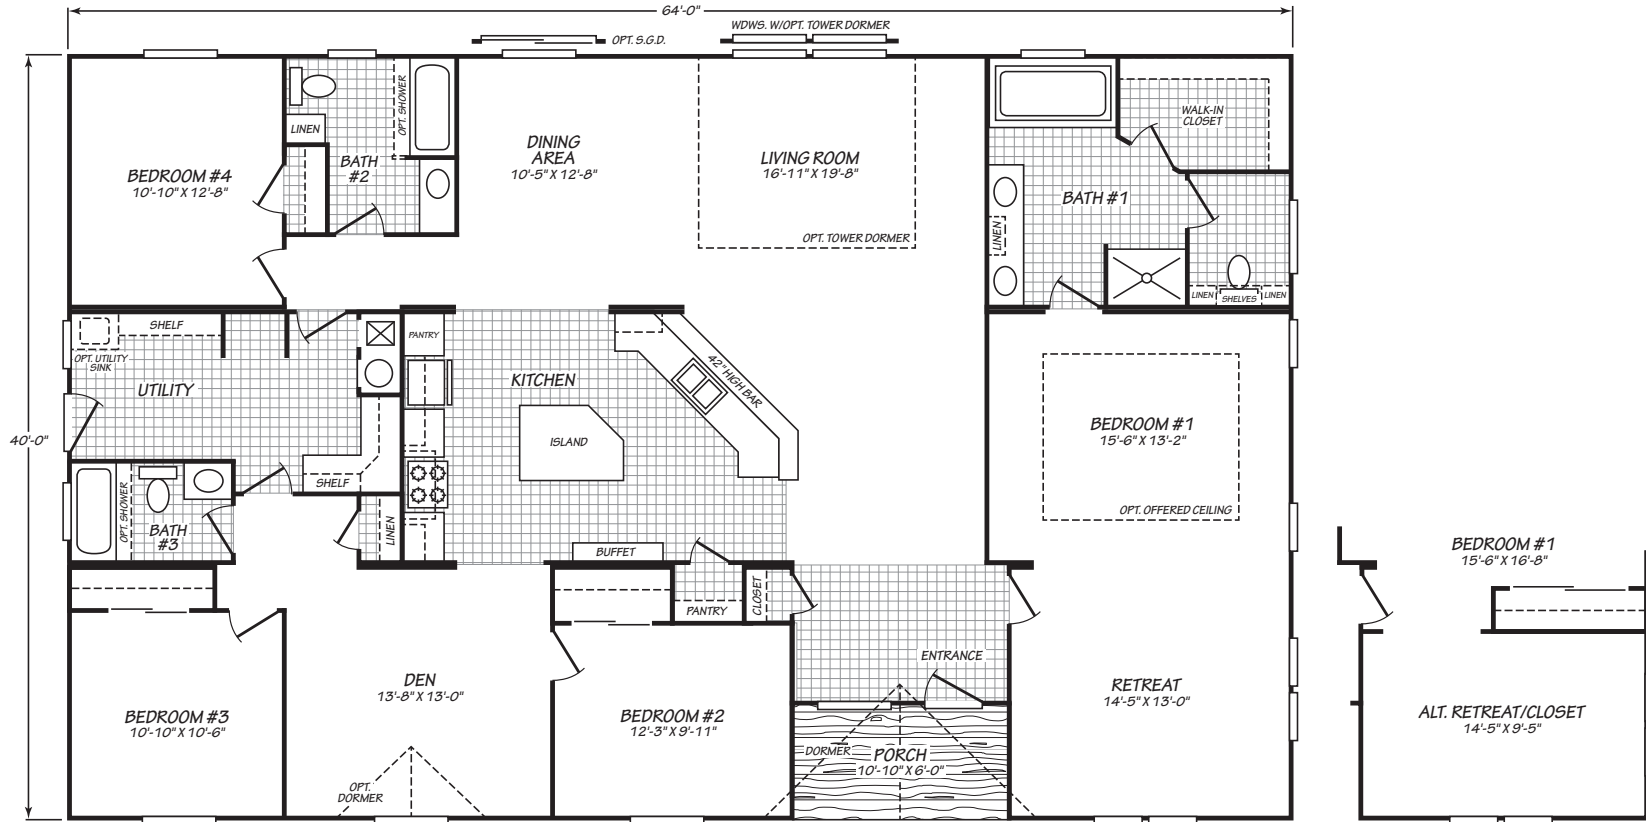

Oakland

Wingate Series

2,495 SQ. FT. (Approximate) 4 Bedroom, 3 Bath

Last Updated: 9-19-23

FACTORY EXPO HOME CENTERS
 2555 Progress Way
 Woodburn, OR 97071

FactoryExpo.net | 1-800-889-8548

IMPORTANT: Alta Cima Corp reserves the right to modify, cancel or substitute products or features of this event at any time without prior notice or obligation. Pictures and other promotional materials are representative and may depict or contain floor plans, square footages, elevations, options, upgrades, extra design features, decorations, floor coverings, specialty light fixtures, custom paint and wall coverings, window treatments, landscaping, sound and alarm systems, furnishings, appliances, and other designer/decorator features and amenities that are not included as part of the home and/or may not be available at all locations. Home, pricing and community information is subject to change, and homes to prior sale, at any time without notice or obligation. ©2020 Alta Cima Corp. All rights reserved.