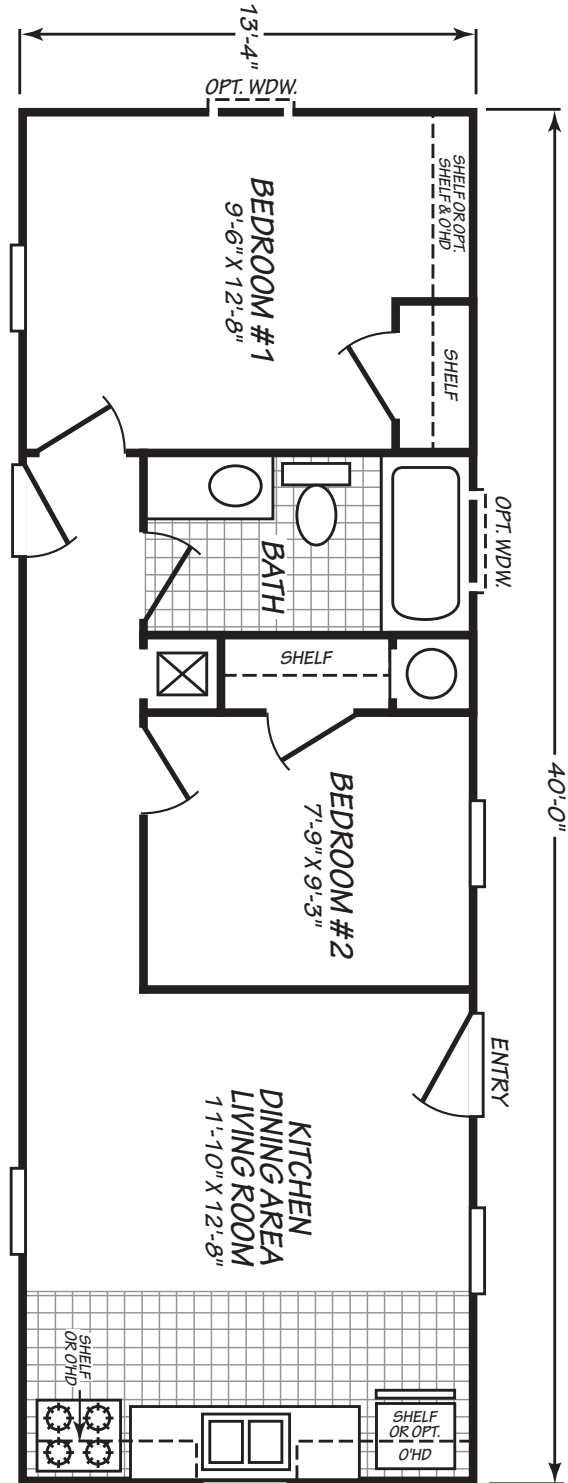

Thrifty 2

Expo Lite Series

2 Bedroom, 1 Bath
Approx. 533 Sq. Ft.

Last Updated: 8-28-20

Important: Due to our policy of continual improvement, all information in our brochures may vary from actual home. The right is reserved to make changes at any time, without notice or obligation, in colors, materials, specifications, processes, and models. All dimensions and square footage calculations are nominal and approximate figures. Please check with your local sales associate for specific and current information.