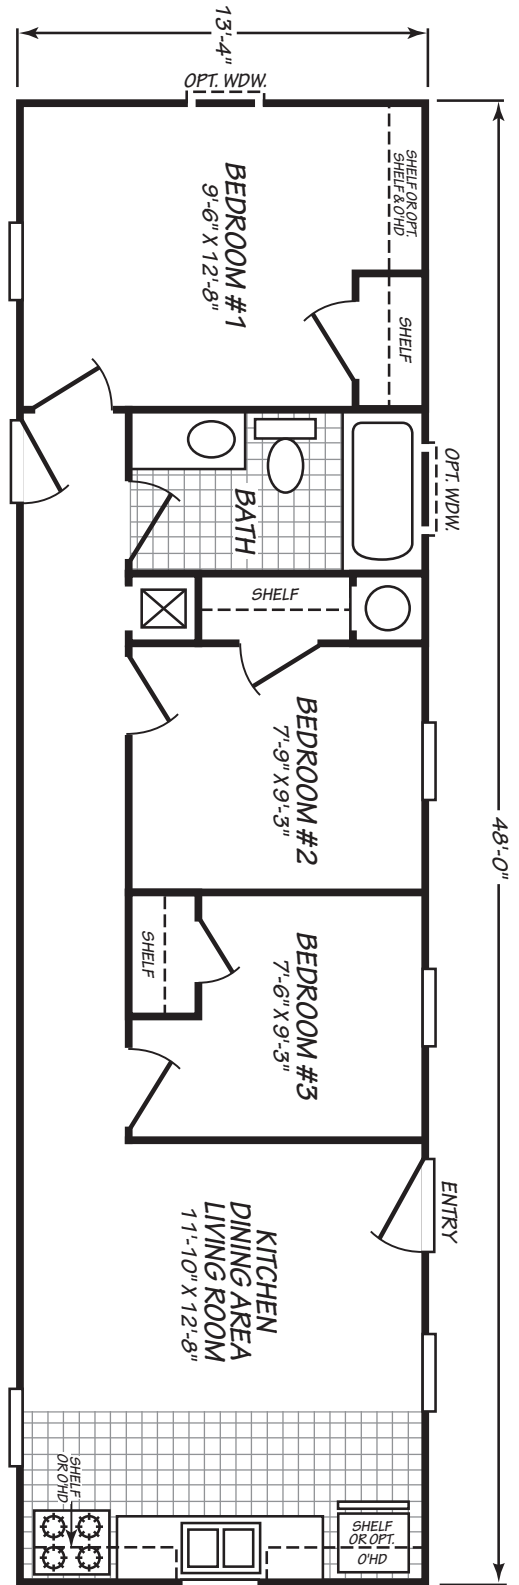

Thrifty 3

Expo Lite Series

3 Bedroom, 1 Bath
Approx. 639 Sq. Ft.

Last Updated: 8-28-20

Important: Due to our policy of continual improvement, all information in our brochures may vary from actual home. The right is reserved to make changes at any time, without notice or obligation, in colors, materials, specifications, processes, and models. All dimensions and square footage calculations are nominal and approximate figures. Please check with your local sales associate for specific and current information.