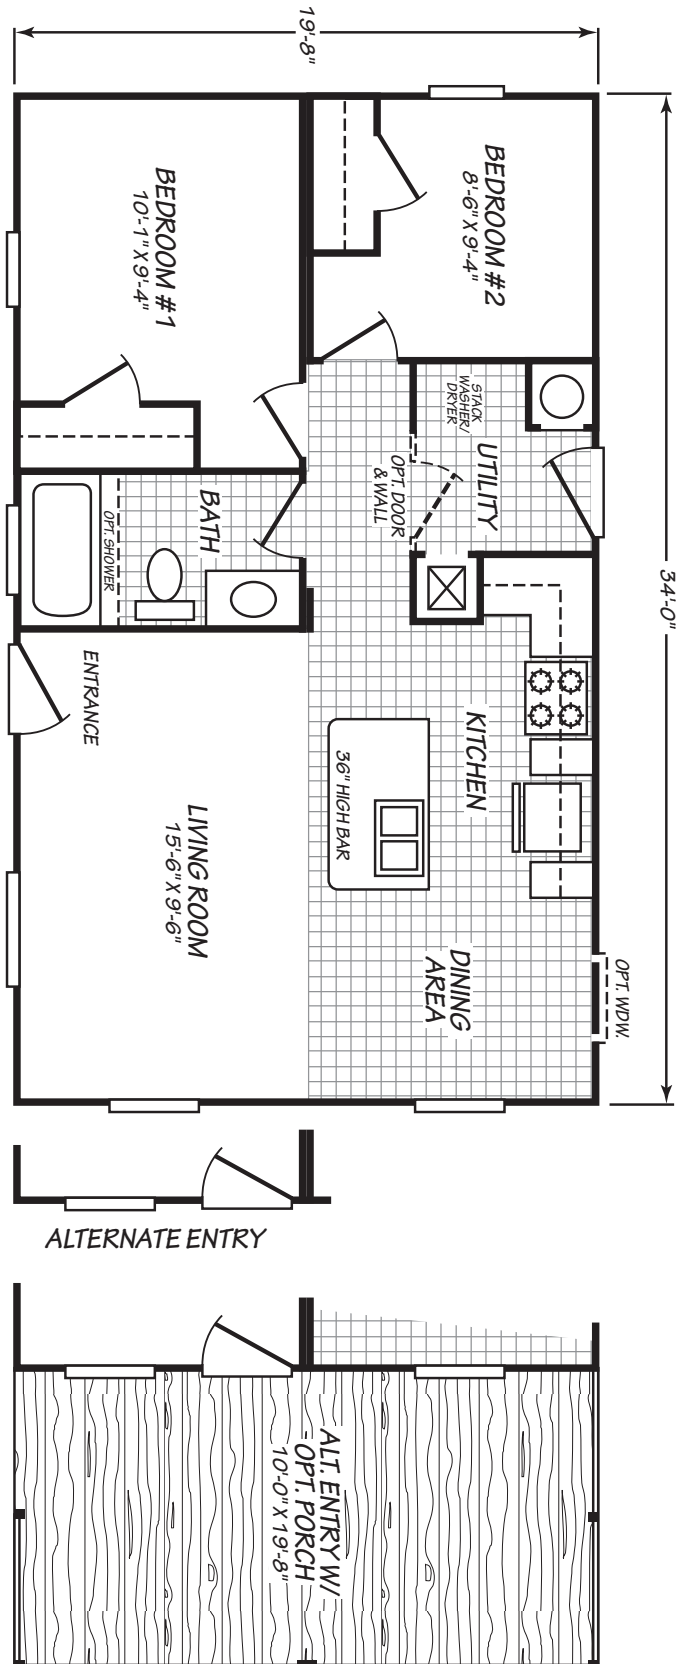

Union Peak

Weston Super Value Series

2 Bedroom, 1 Bath
Approx. 668 Sq. Ft.

Last Updated: 9-21-17

Important: Due to our policy of continual improvement, all information in our brochures may vary from actual home. The right is reserved to make changes at any time, without notice or obligation, in colors, materials, specifications, processes, and models. All dimensions and square footage calculations are nominal and approximate figures. Please check with your local sales associate for specific and current information.