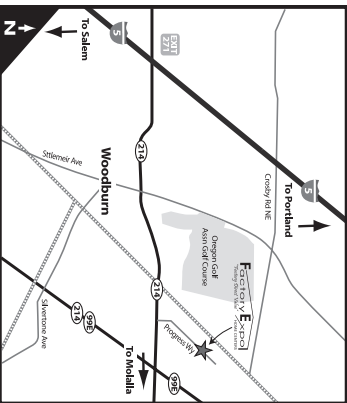

Vernonia

Crater Lake Series

3 Bedrooms, 2 Baths

Approx. 1,680 Sq. Ft.

Last Updated: 2-18-20

I authorize Factory Expo Home Centers to build my house, per this plan.

_____ X

Customer Signature/Date

For Detailed Directions See Map On Our Website
1-800-889-8548

Factory Expo
 "Factory Direct Pricing"
 HOME CENTERS
 2555 Progress Way • Woodburn, OR 97071