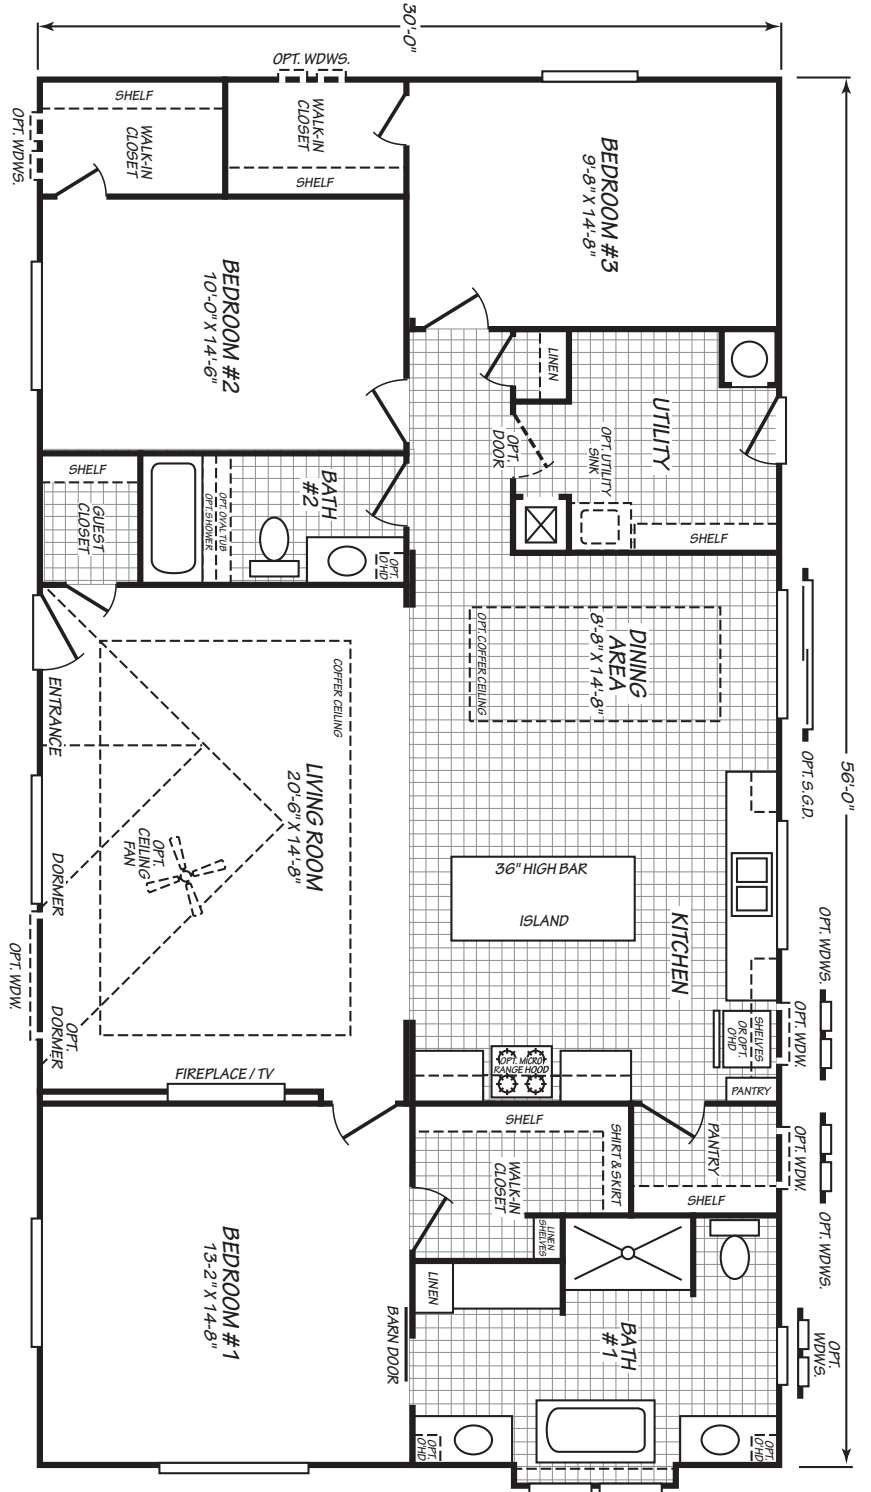

Vernonia

Crater Lake Series

3 Bedrooms, 2 Baths

Approx. 1,680 Sq. Ft.

Last Updated: 2-18-20

I authorize Factory Expo Home Centers to build my house, per this plan.

_____ X

Customer Signature/Date