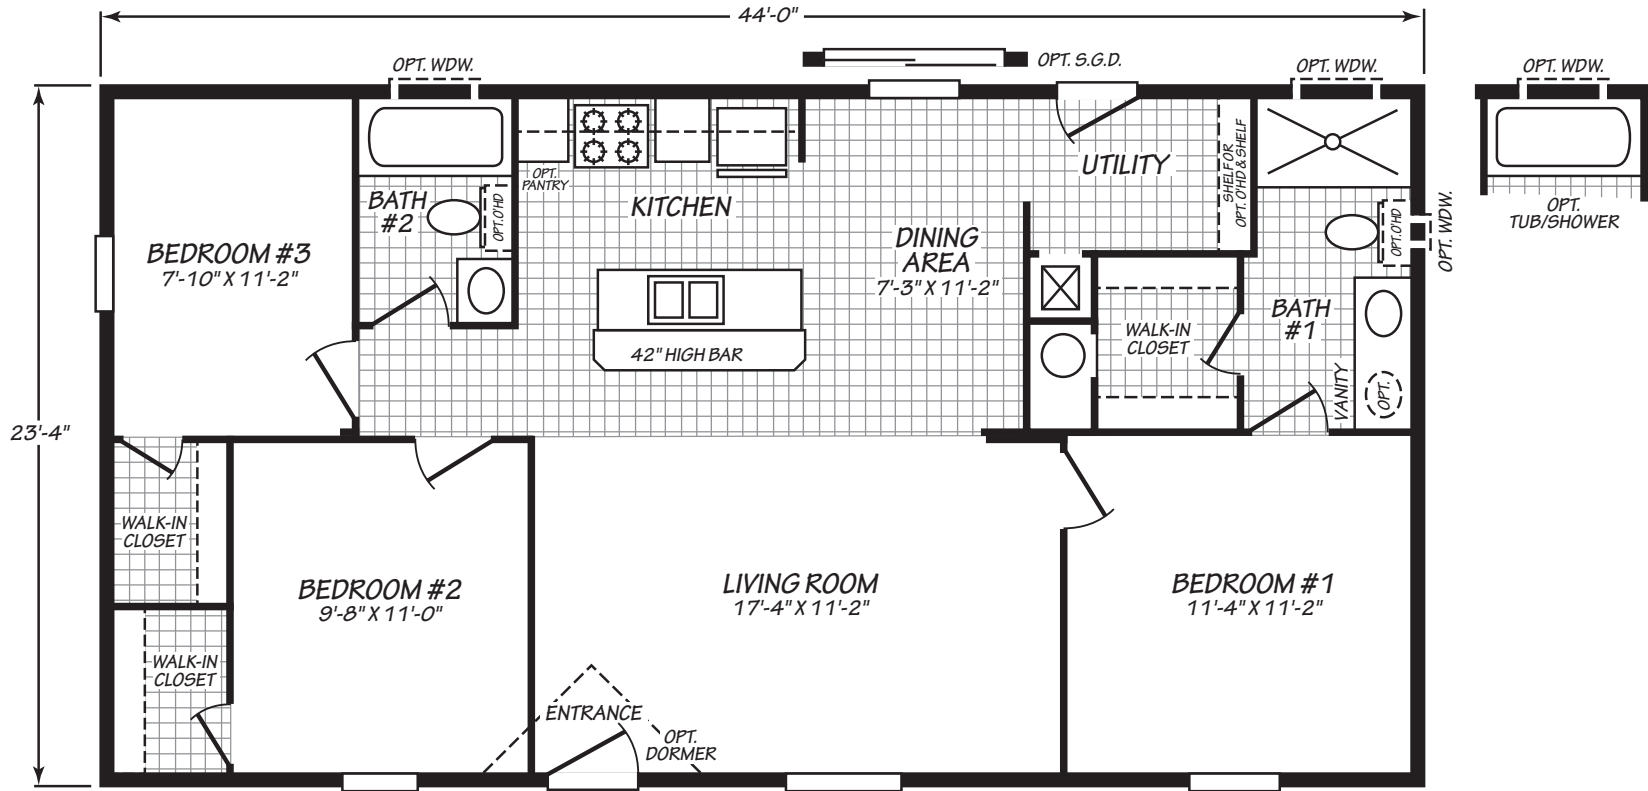

Winnipeg

Pure Series

1,026 SQ. FT. (Approximate) 3 Bedrooms, 2 Baths

Last Updated: 5-21-24

FACTORY EXPO HOME CENTERS
 2555 Progress Way
 Woodburn, OR 97071

FactoryExpo.net | 1-800-889-8548

IMPORTANT: Alta Cima Corp reserves the right to modify, cancel or substitute products or features of this event at any time without prior notice or obligation. Pictures and other promotional materials are representative and may depict or contain floor plans, square footages, elevations, options, upgrades, extra design features, decorations, floor coverings, specialty light fixtures, custom paint and wall coverings, window treatments, landscaping, sound and alarm systems, furnishings, appliances, and other designer/decorator features and amenities that are not included as part of the home and/or may not be available at all locations. Home, pricing and community information is subject to change, and homes to prior sale, at any time without notice or obligation. ©2020 Alta Cima Corp. All rights reserved.