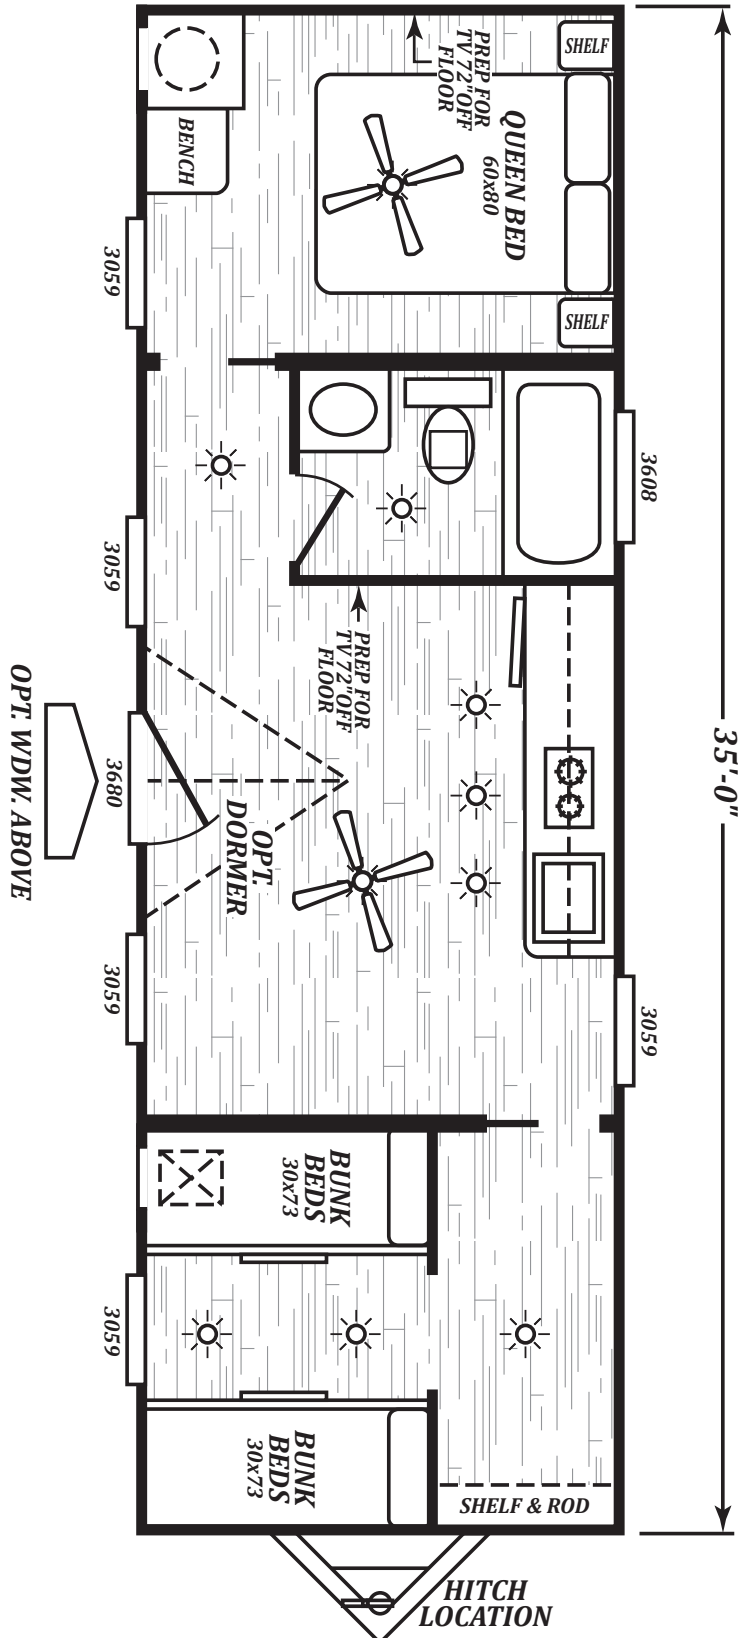

Ashland Creek

Creekside Cabins (non-loft)

2 Bedrooms, 1 Bath,
Approx. 397 Sq. Ft.

Last Updated: 3-26-18

Important: Due to our policy of continual improvement, all information in our brochures may vary from actual home. The right is reserved to make changes at any time, without notice or obligation, in colors, materials, specifications, processes, and models. All dimensions and square footage calculations are nominal and approximate figures. Please check with your local sales associate for specific and current information.