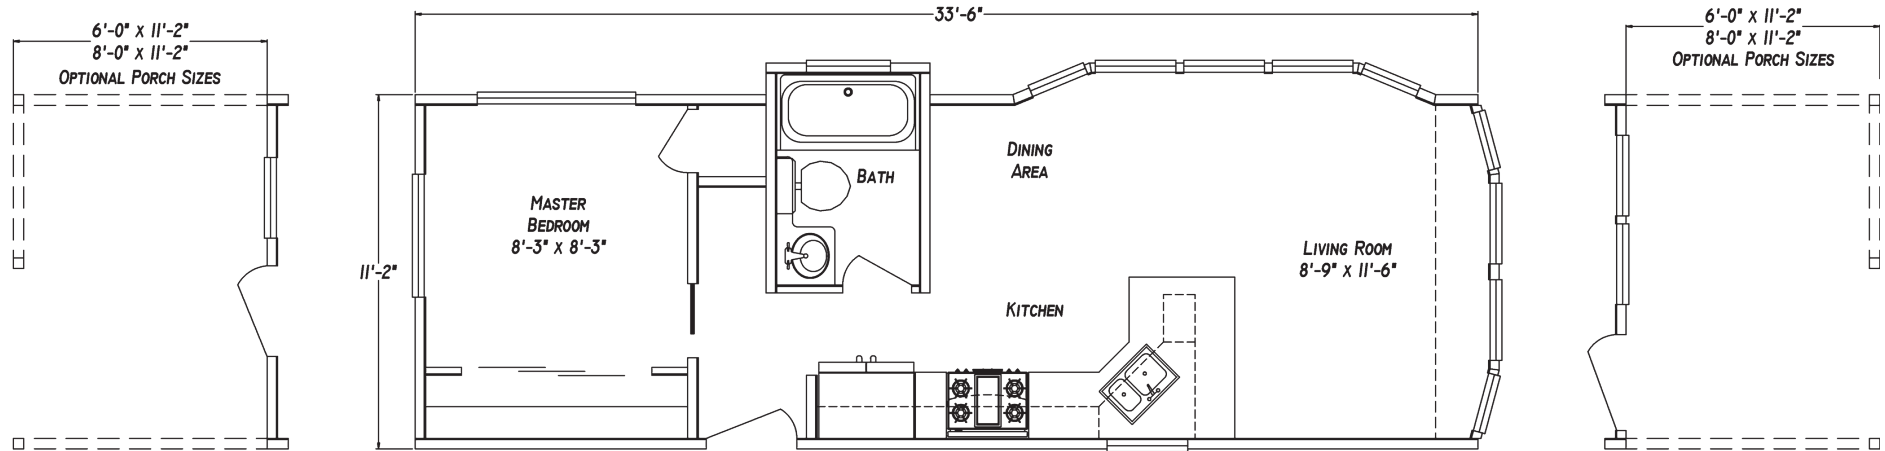

# Hazeldale

Grand Teton Series

399 SQ. FT. (Approximate) 1 Bedroom, 1 Bath

**Park Models**  
"Factory Direct Value" **DIRECT**

Last Updated: 10-5-22