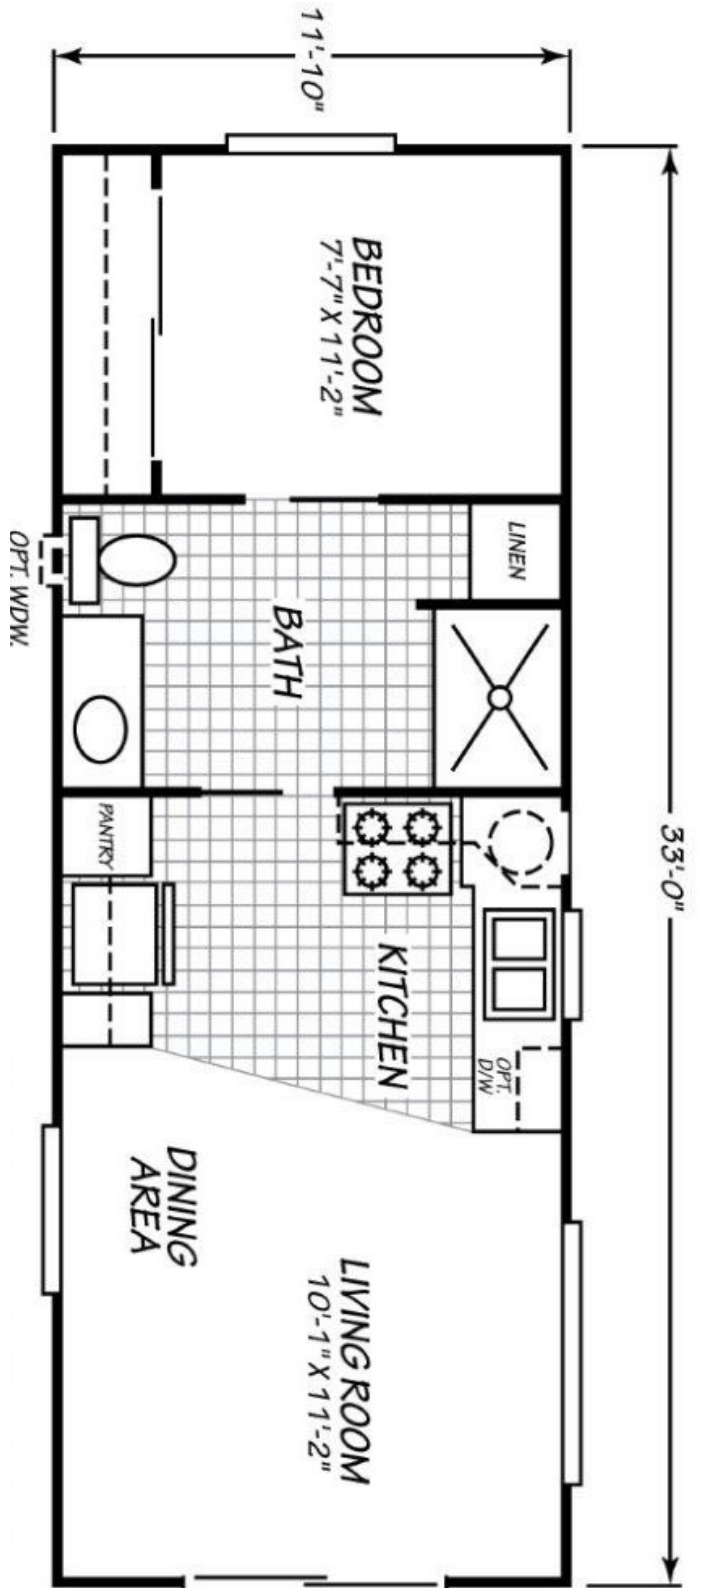

McKee

Cascadia Value Series 

1 Bedroom, 1 Bath
Approx. 365 Sq. Ft.

Last Updated: 4-1-19

Factory Expo
"Factory Direct Value"
HOME CENTERS

2555 Progress Way • Woodburn, OR 97071

1-800-379-2614

Important: Due to our policy of continual improvement, all information in our brochures may vary from actual home. The right is reserved to make changes at any time, without notice or obligation, in colors, materials, specifications, processes, and models. All dimensions and square footage calculations are nominal and approximate figures. Please check with your local sales associate for specific and current information.