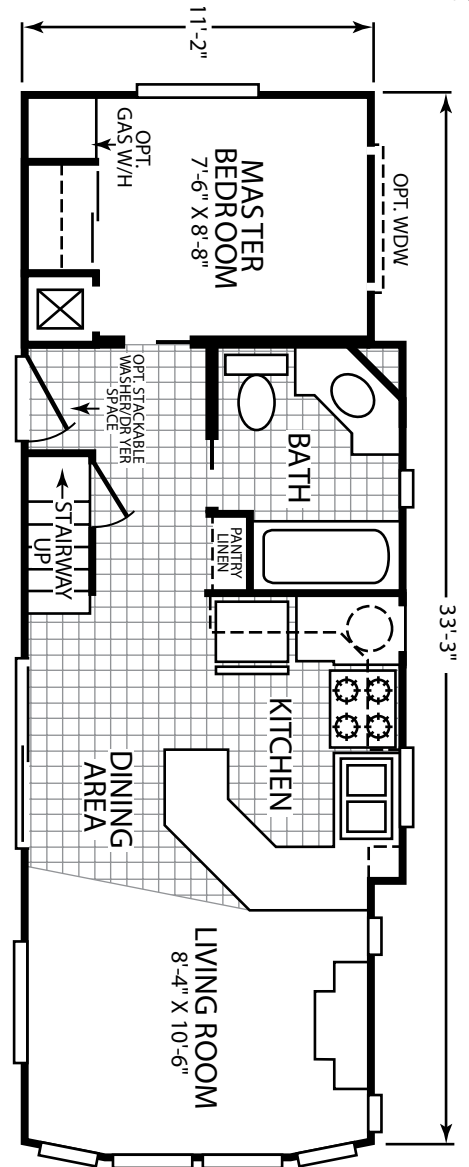

Warm Springs

McKenzie Series

Park Model
1 Bedroom, 1 Bath, Loft
Approx. 399 Sq. Ft.

Last Updated: 9-22-16

Important: Due to our policy of continual improvement, all information in our brochures may vary from actual home. The right is reserved to make changes at any time, without notice or obligation, in colors, materials, specifications, processes, and models. All dimensions and square footage calculations are nominal and approximate figures. Please check with your local sales associate for specific and current information.