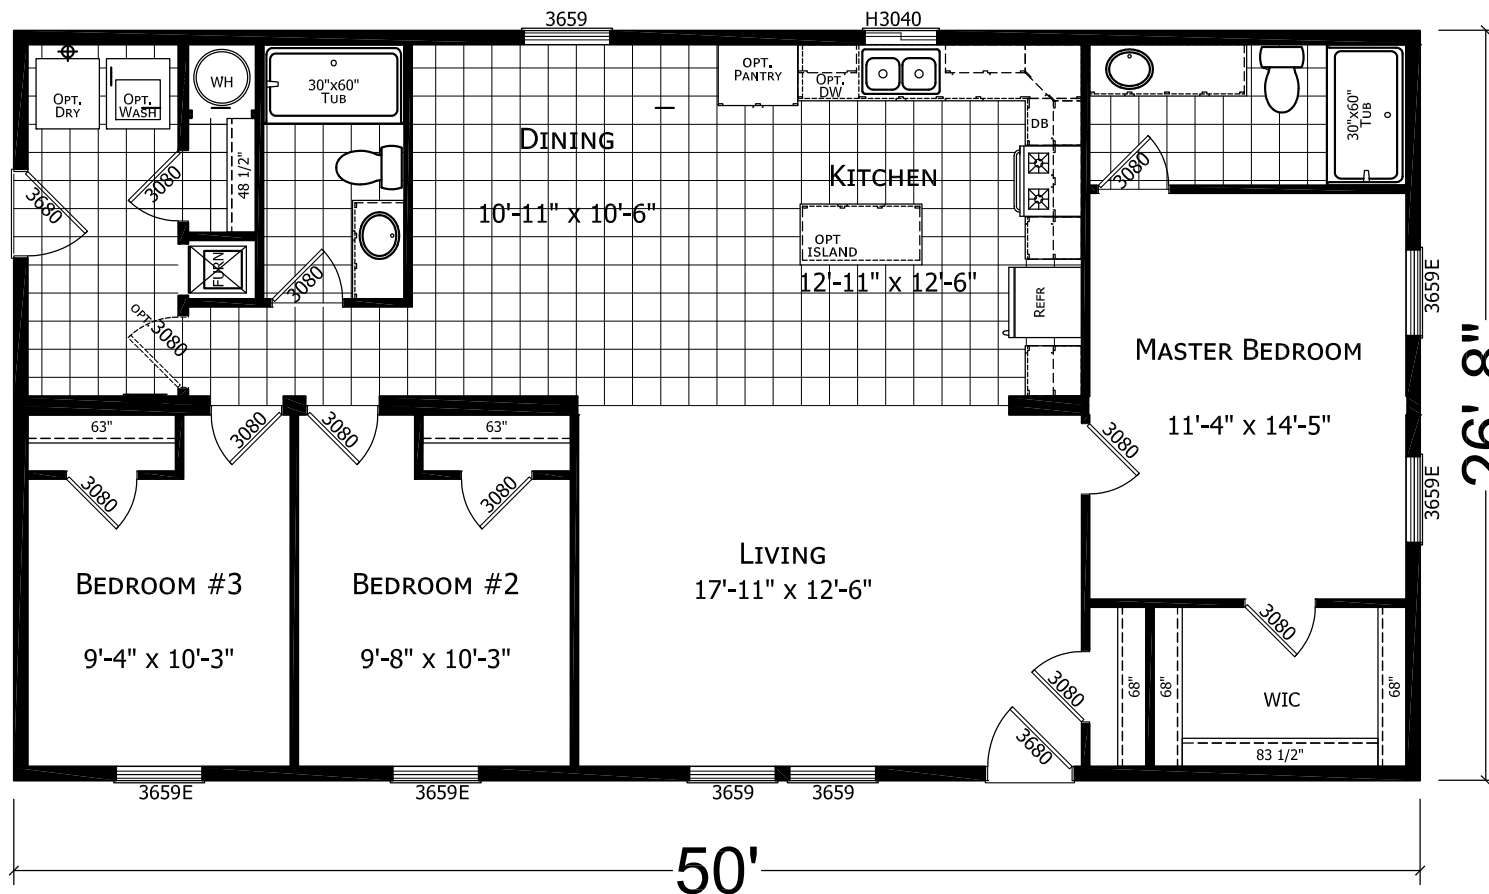

Brogan

Factory Advantage Series

Factory Expo

"Factory Direct Value" HOME CENTERS

3 Bedrooms, 2 Baths
Approx. 1,333 Sq. Ft.

Last Updated: 9-20-19

Factory Expo Home Centers
1442 Sunnyside Road
Weiser, Idaho 83672