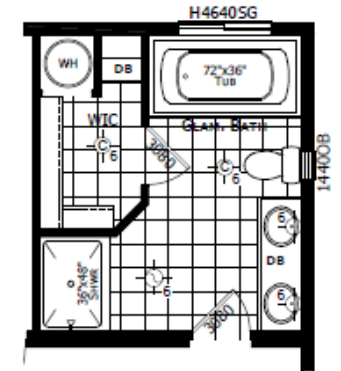

Cambridge

DreamWorks Series

1,494 SQ. FT. (Approximate) 3 Bedroom, 2 Bath

Last Updated: 1-24-23

OPTIONAL GLAMOUR BATH

CHAMPION HOMES CENTER
1442 Sunnyside Rd.
Weiser, ID 83672

FactoryExpoHomesDirect.com | 1-800-419-3568