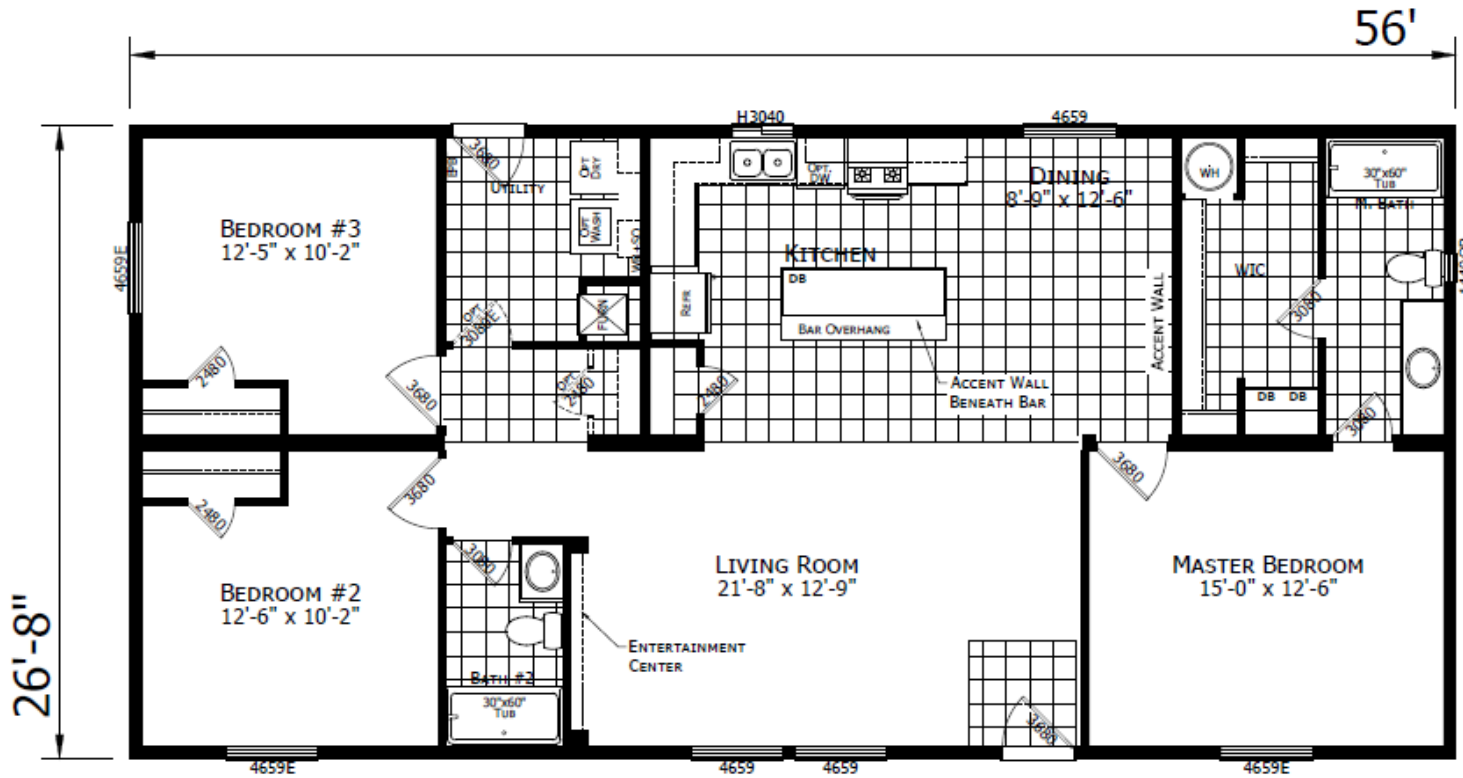

Cambridge

DreamWorks Series

1,494 SQ. FT. (Approximate) 3 Bedroom, 2 Bath

Last Updated: 1-24-23

OPTIONAL GLAMOUR BATH

CHAMPION HOMES CENTER
1442 Sunnyside Rd.
Weiser, ID 83672

FactoryExpoHomesDirect.com | 1-800-419-3568