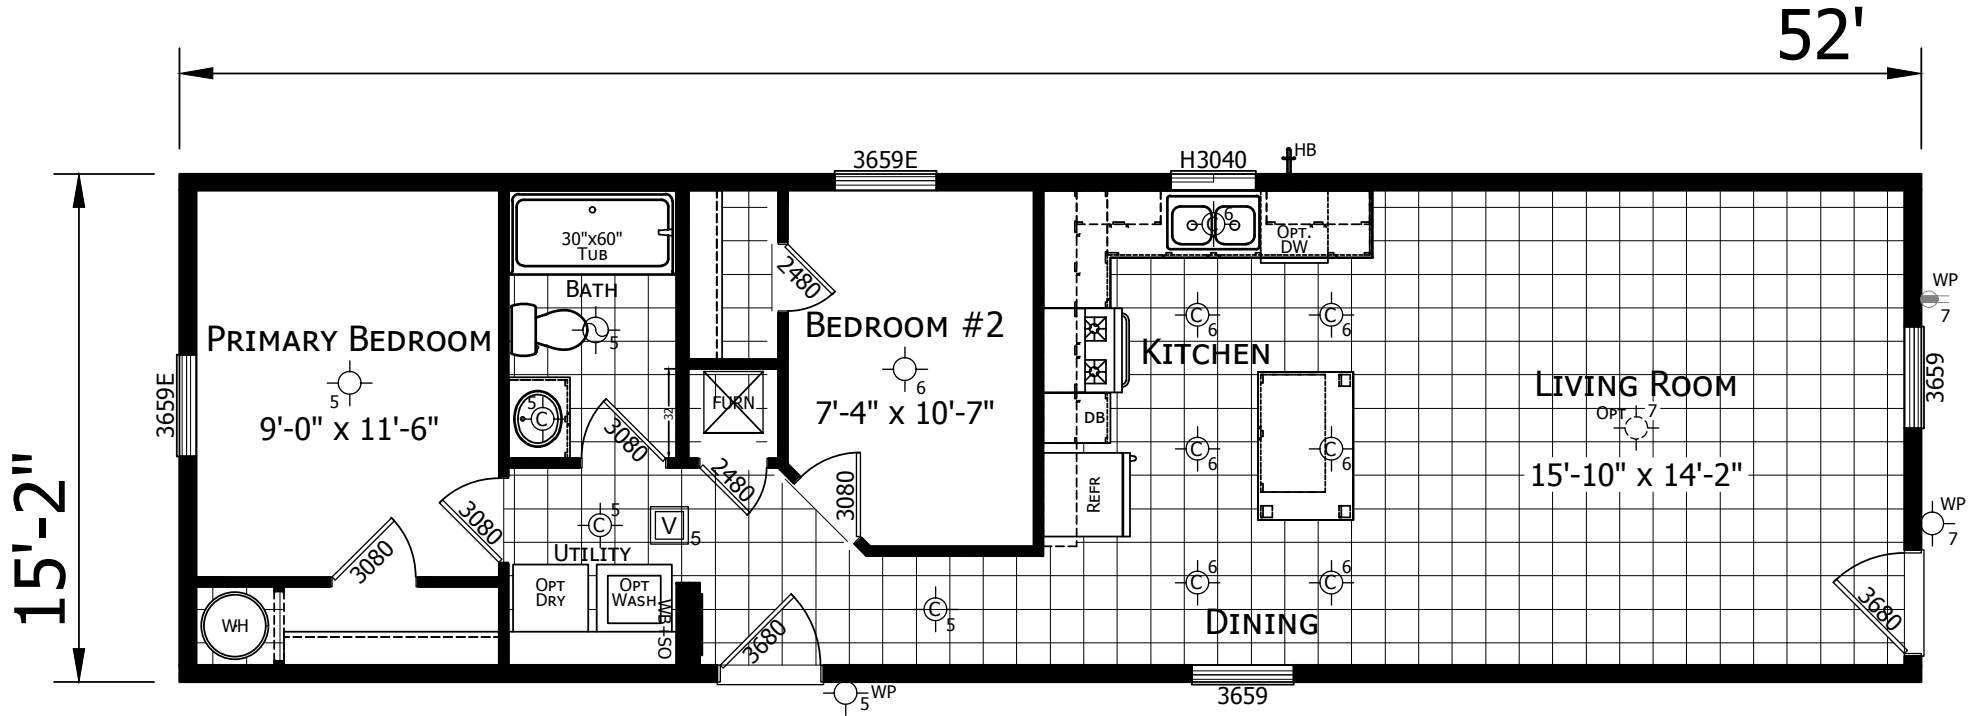

# Collinton

Winchester Series

788 SQ. FT. (Approximate) 2 Bedroom, 1 Bath

Last Updated: 11-18-24

**CHAMPION HOMES CENTER**  
1442 Sunnyside Rd.  
Weiser, ID 83672

**FactoryExpoHomesDirect.com | 1-800-419-3568**