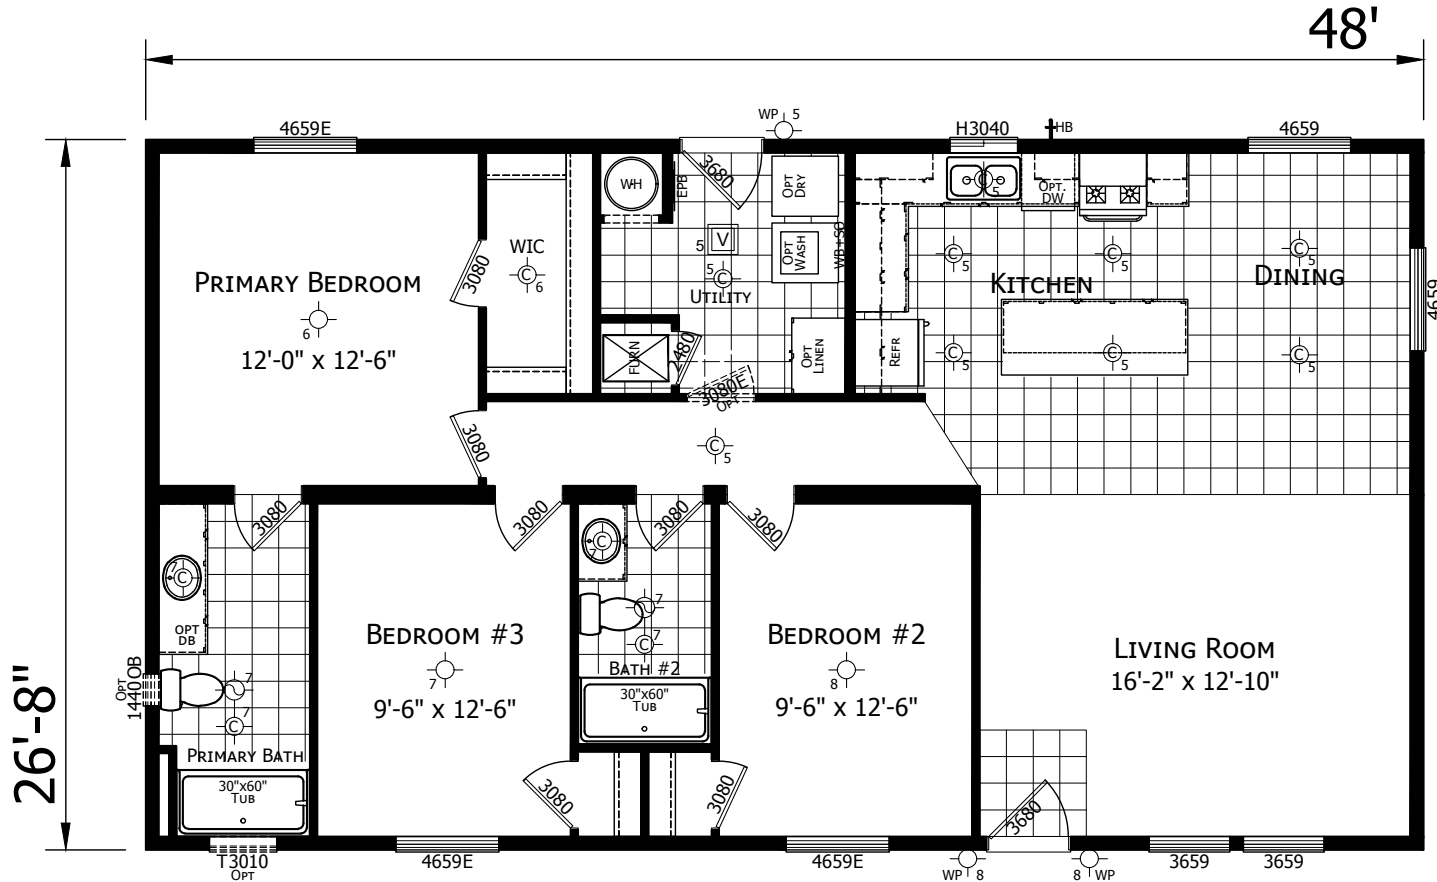

Homly

Champion Noble Series

1,280 SQ. FT. (Approximate) 3 Bedroom, 2 Bath

Last Updated: 8-19-24

CHAMPION HOMES CENTER

1442 Sunnyside Rd.
Weiser, ID 83672

FactoryExpoHomesDirect.com | 1-800-419-3568

IMPORTANT: Champion Homes reserves the right to modify, cancel or substitute products or features of this event at any time without prior notice or obligation. Pictures and other promotional materials are representative and may depict or contain floor plans, square footages, elevations, options, upgrades, extra design features, decorations, floor coverings, specialty light fixtures, custom paint and wall coverings, window treatments, landscaping, sound and alarm systems, furnishings, appliances, and other designer/decorator features and amenities that are not included as part of the home and/or may not be available at all locations. Home, pricing and community information is subject to change, and homes to prior sale, at any time without notice or obligation. ©2020 Champion Homes. All rights reserved.