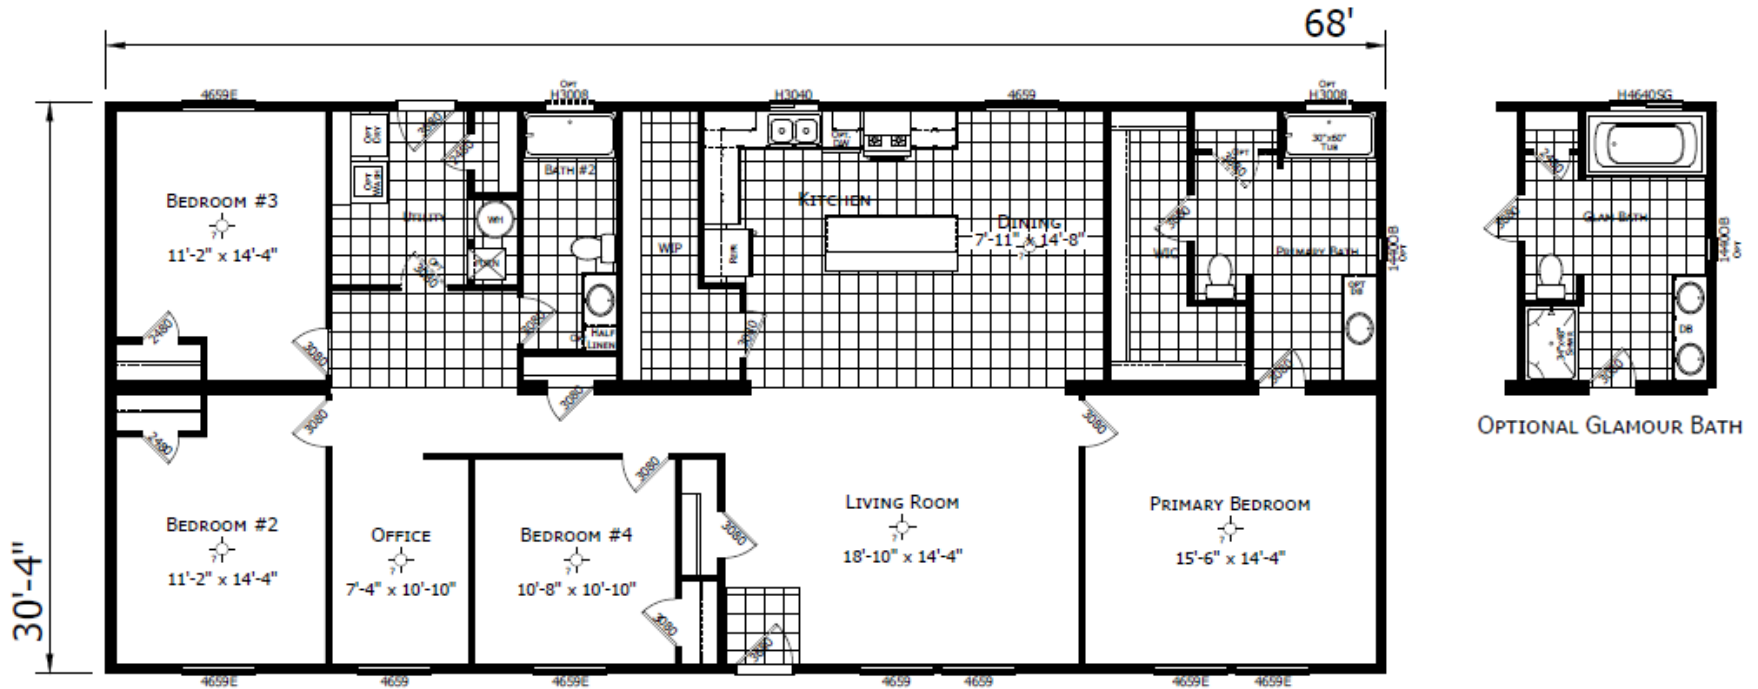

# Horton

Champion Noble Series

2,063 SQ. FT. (Approximate) 4 Bedroom, 2 Bath

Last Updated: 8-26-24

**CHAMPION HOMES CENTER**  
 1442 Sunnyside Rd.  
 Weiser, ID 83672

**FactoryExpoHomesDirect.com | 1-800-419-3568**