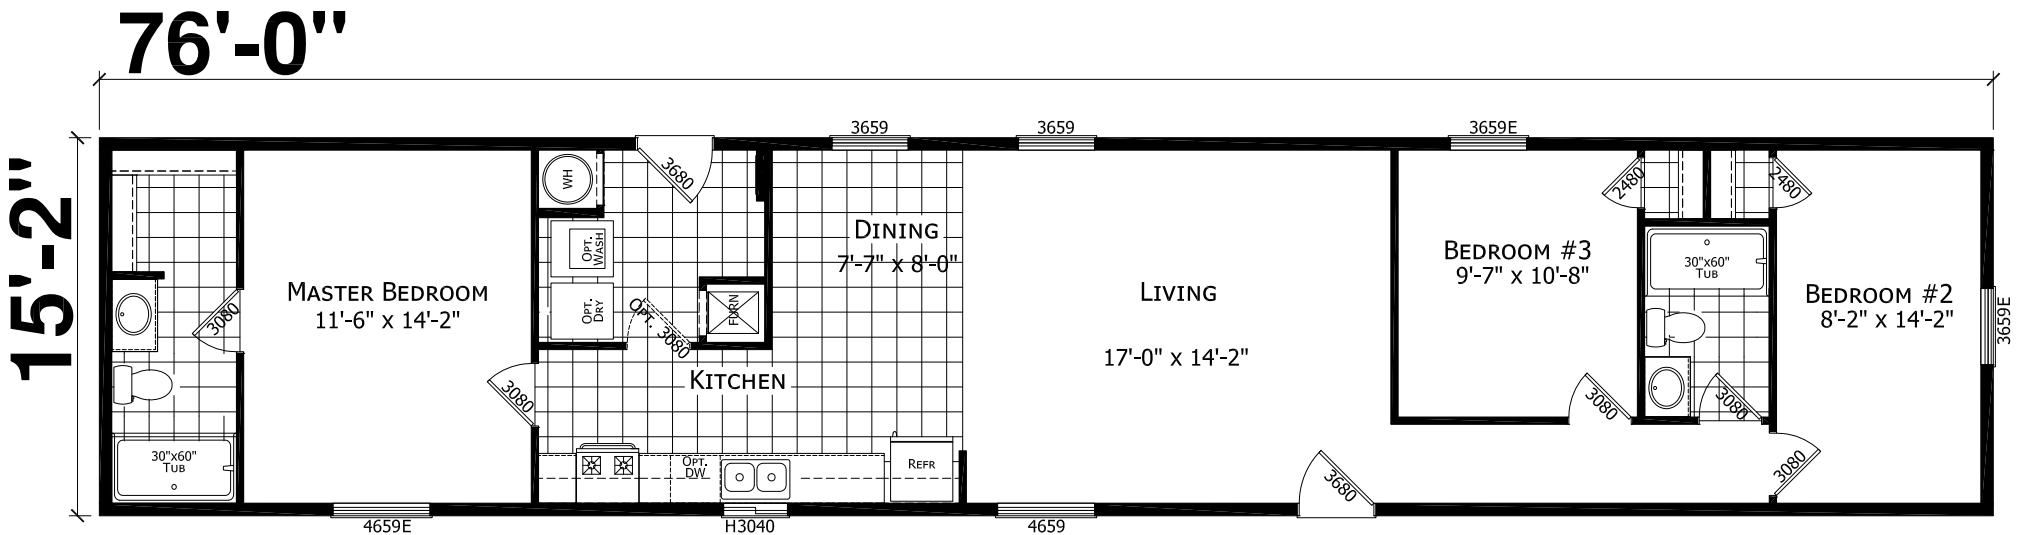

**Kellogg**

Factory Advantage Series

**Factory Expo**  
"Factory Direct Value" HOME CENTERS

**3 Bedroom, 2 Bath**  
**Approx. 1,153 Sq. Ft.**

Last Updated: 10-2-18

Factory Expo Home Centers  
1442 Sunnyside Road  
Weiser, Idaho 83672