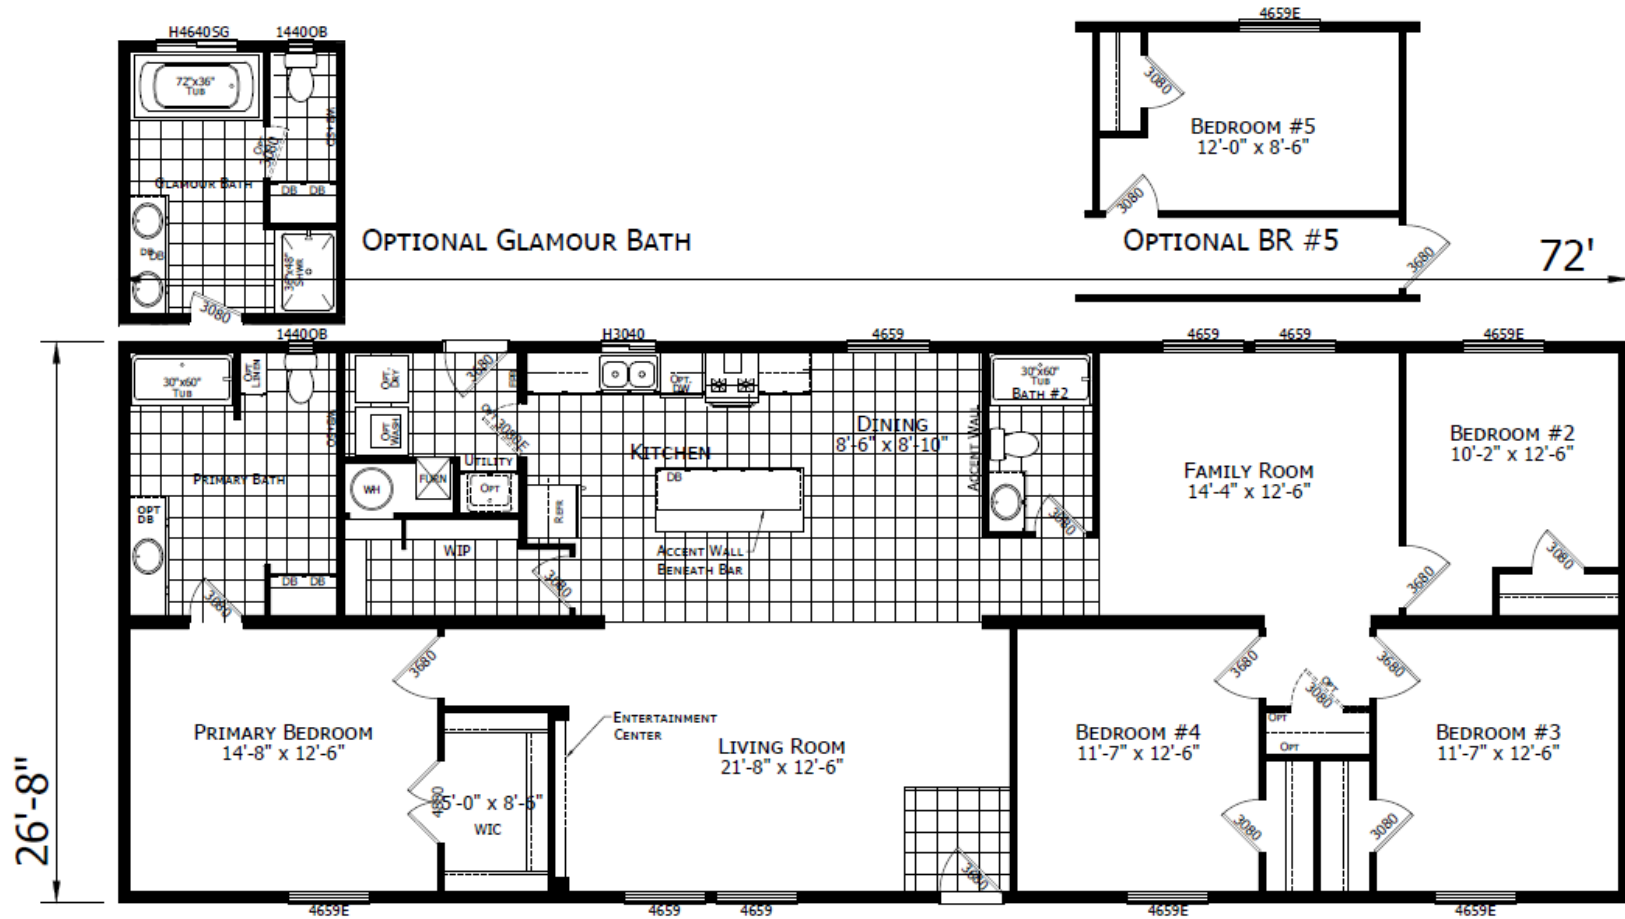

Kendrick

DreamWorks Series

1,920 SQ. FT. (Approximate) 4 Bedroom, 2 Bath

Last Updated: 1-24-23

CHAMPION HOMES CENTER

1442 Sunnyside Rd.
Weiser, ID 83672

FactoryExpoHomesDirect.com | 1-800-419-3568

IMPORTANT: Champion Homes reserves the right to modify, cancel or substitute products or features of this event at any time without prior notice or obligation. Pictures and other promotional materials are representative and may depict or contain floor plans, square footages, elevations, options, upgrades, extra design features, decorations, floor coverings, specialty light fixtures, custom paint and wall coverings, window treatments, landscaping, sound and alarm systems, furnishings, appliances, and other designer/decorator features and amenities that are not included as part of the home and/or may not be available at all locations. Home, pricing and community information is subject to change, and homes to prior sale, at any time without notice or obligation. ©2020 Champion Homes. All rights reserved.