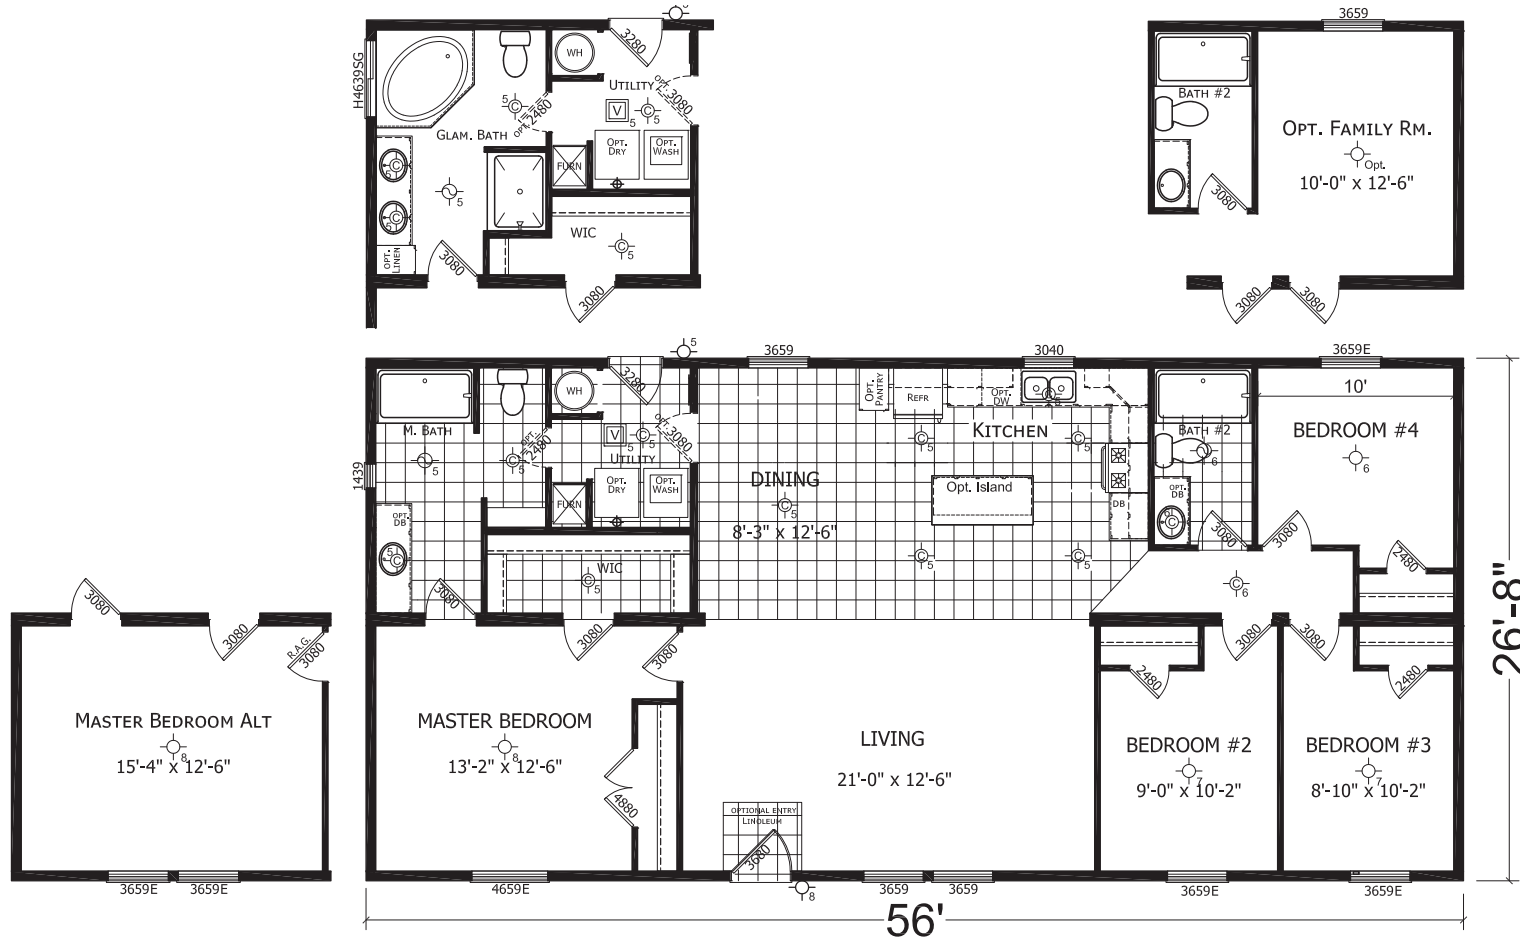

Ketchum

Factory Advantage Series

1,494 SQ. FT. (Approximate) 4 Bedroom, 2 Bath

Last Updated: 12-28-20

FACTORY EXPO HOME CENTERS

1442 Sunnyside Rd.
Weiser, ID 83672

FactoryExpoHomesDirect.com | 1-800-419-3568