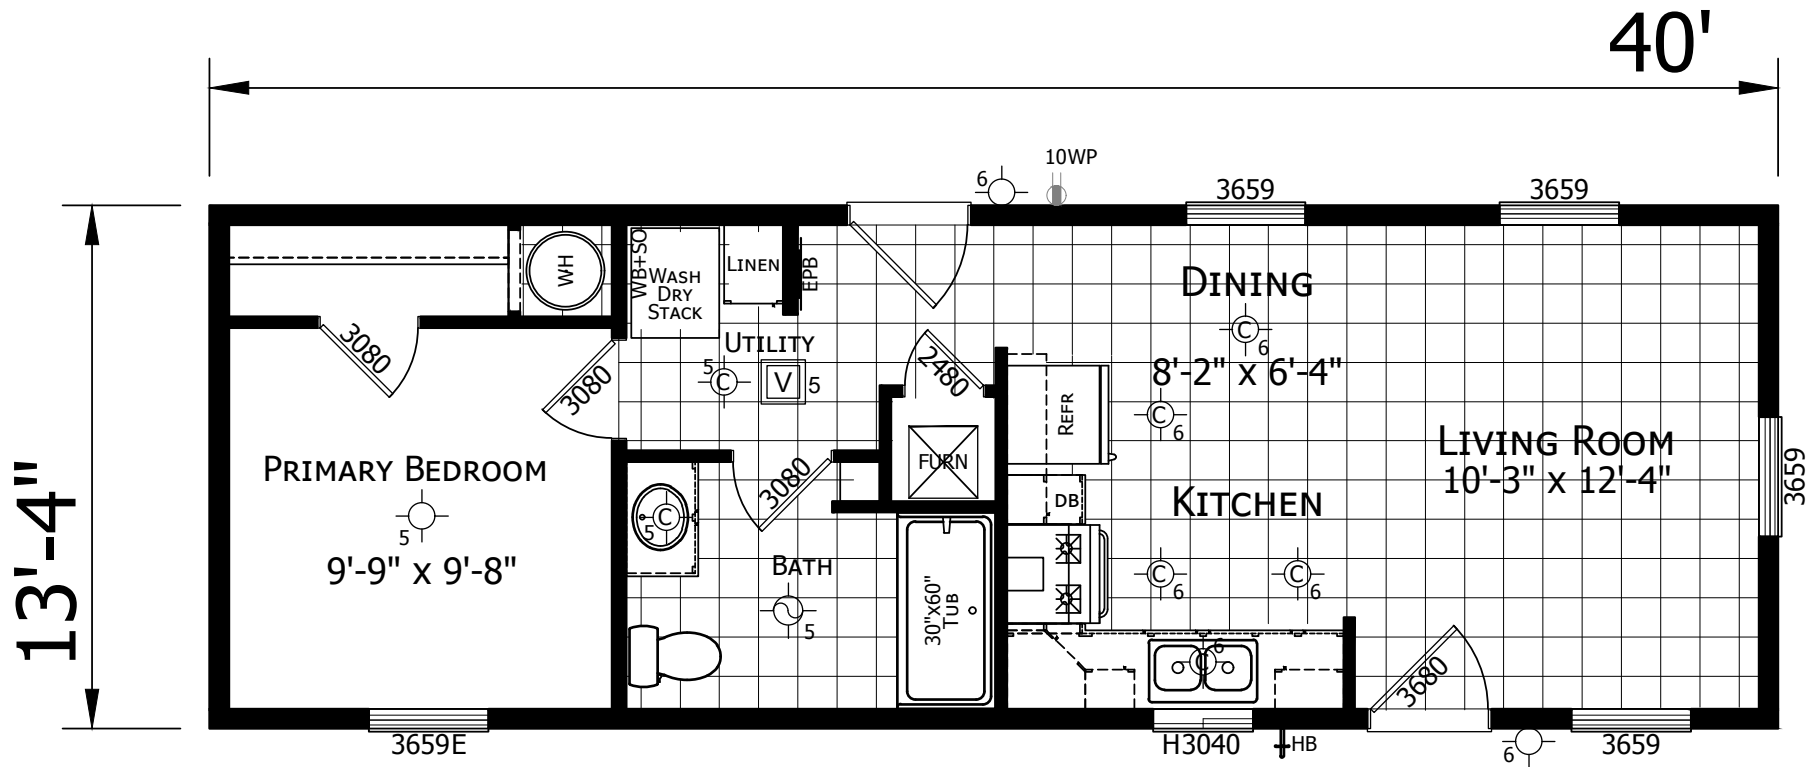

Lena

Winchester Series

533 SQ. FT. (Approximate) 1 Bedroom, 1 Bath

Last Updated: 10-3-24

CHAMPION HOMES CENTER

1442 Sunnyside Rd.
Weiser, ID 83672

FactoryExpoHomesDirect.com | 1-800-419-3568

IMPORTANT: Champion Homes reserves the right to modify, cancel or substitute products or features of this event at any time without prior notice or obligation. Pictures and other promotional materials are representative and may depict or contain floor plans, square footages, elevations, options, upgrades, extra design features, decorations, floor coverings, specialty light fixtures, custom paint and wall coverings, window treatments, landscaping, sound and alarm systems, furnishings, appliances, and other designer/decorator features and amenities that are not included as part of the home and/or may not be available at all locations. Home, pricing and community information is subject to change, and homes to prior sale, at any time without notice or obligation. ©2020 Champion Homes. All rights reserved.