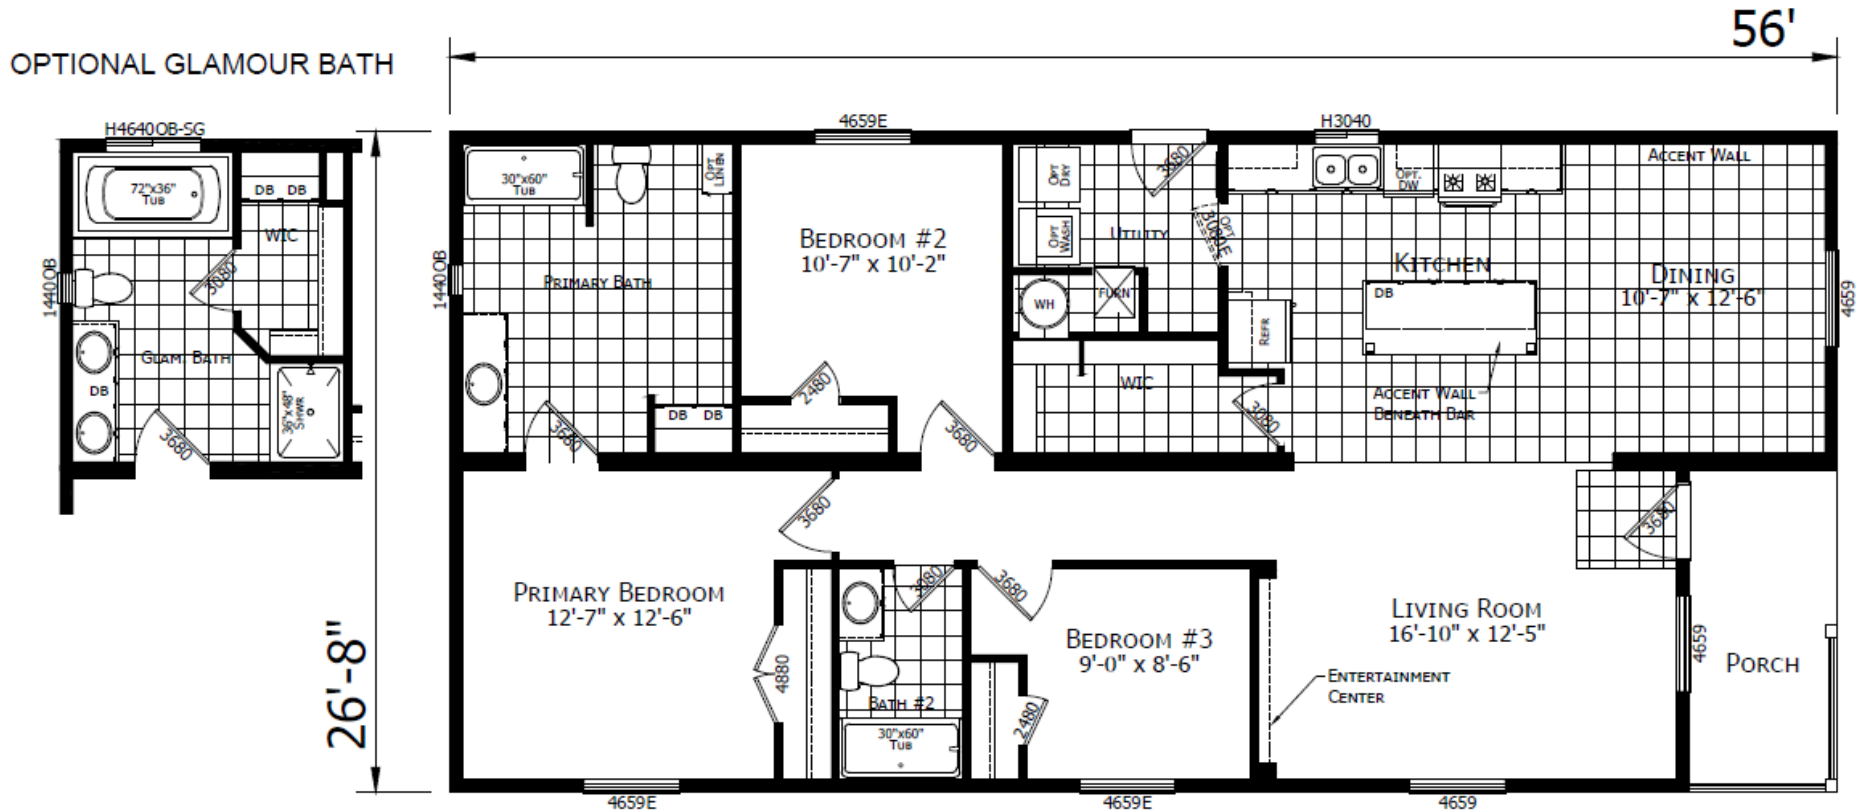

# Mylah

DreamWorks Series

1,494 SQ. FT. (Approximate) 3 Bedroom, 2 Bath

Last Updated: 1-24-23

**CHAMPION HOMES CENTER**  
 1442 Sunnyside Rd.  
 Weiser, ID 83672

**FactoryExpoHomesDirect.com | 1-800-419-3568**