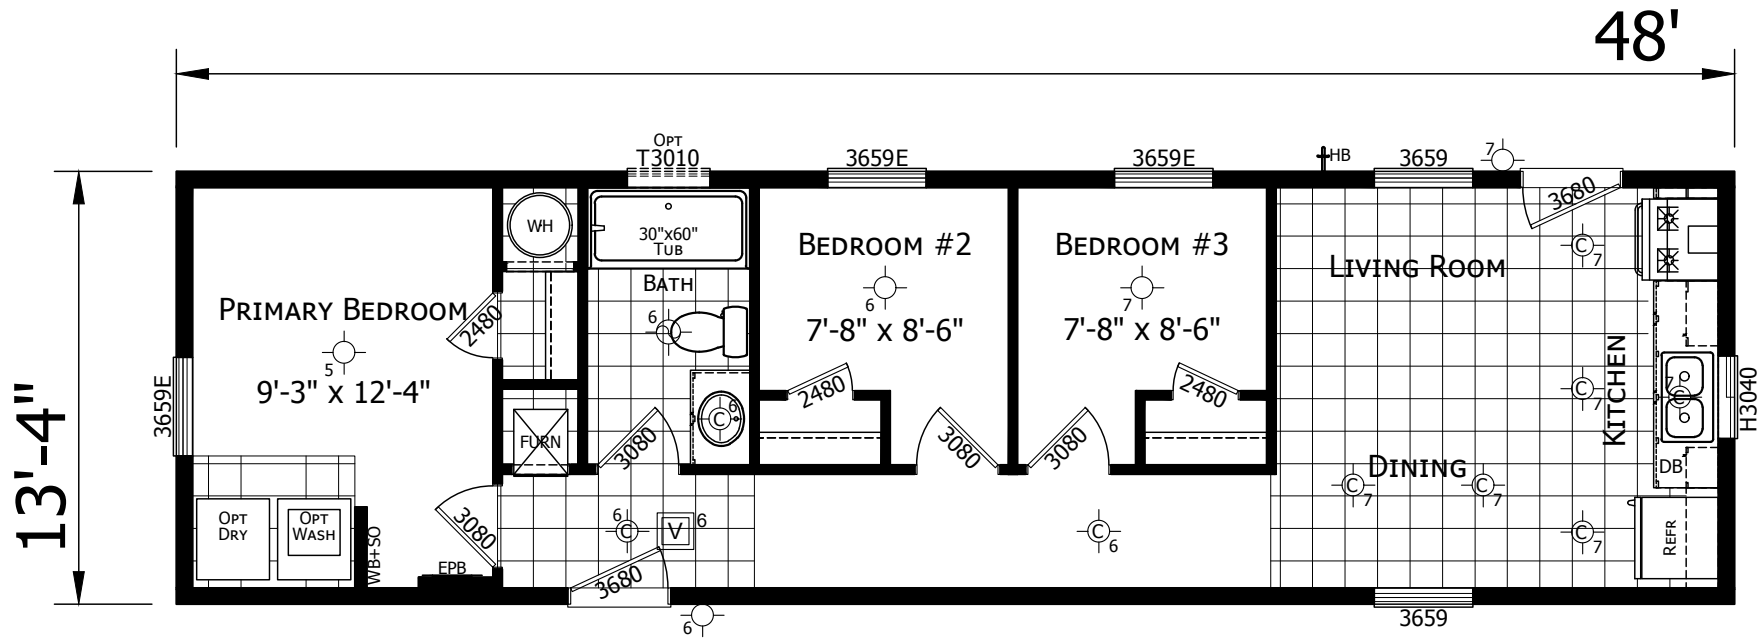

# Nordman

Winchester Series

640 SQ. FT. (Approximate) 3 Bedroom, 1 Bath

Last Updated: 3-15-24