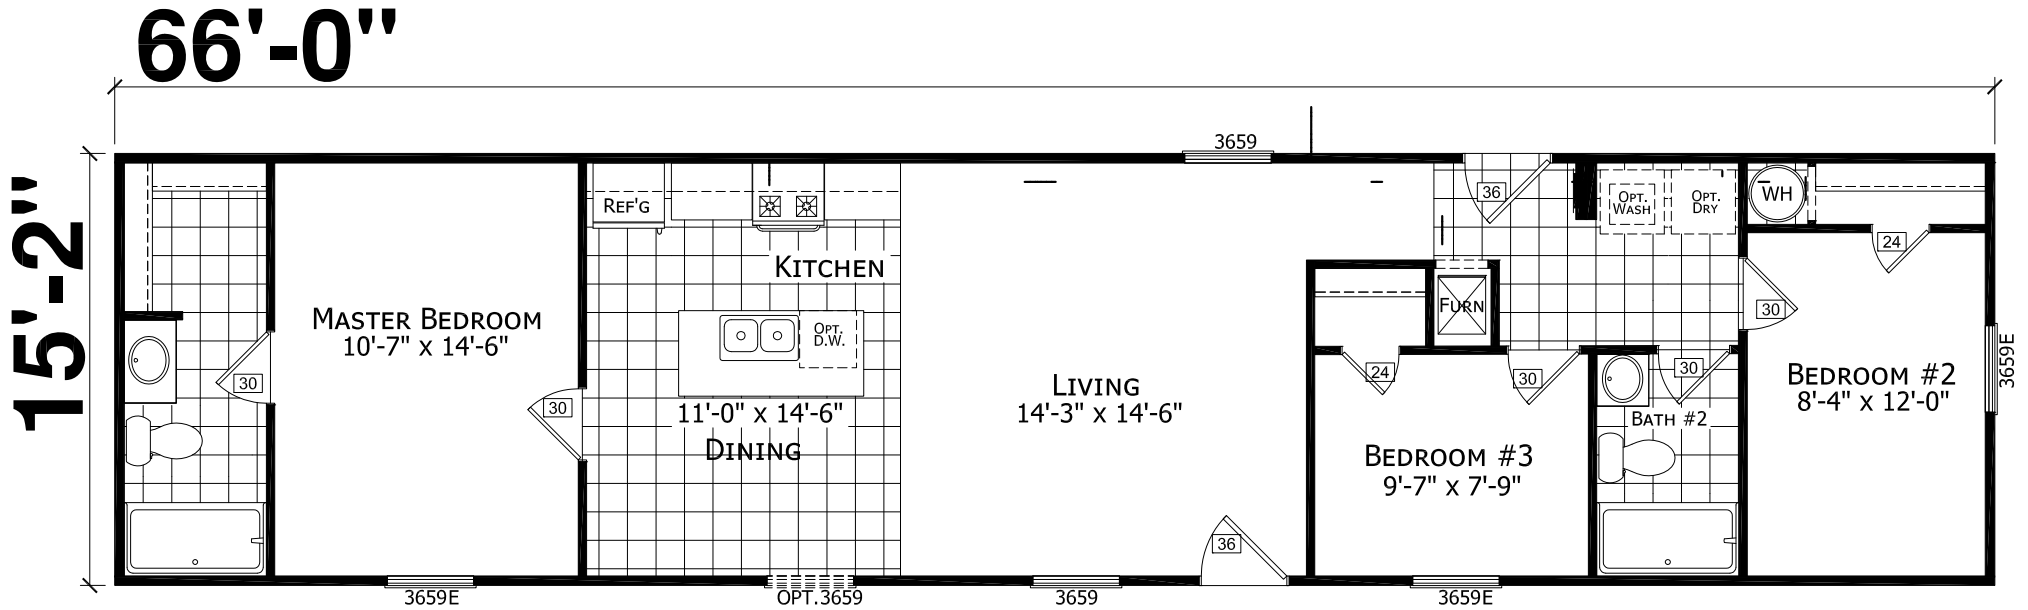

North Star

Factory Advantage Series

Factory Expo

"Factory Direct Value" HOME CENTERS

3 Bedroom, 2 Bath
Approx. 1,001 Sq. Ft.

Last Updated: 6-29-17

Factory Expo Home Centers
1442 Sunnyside Road
Weiser, Idaho 83672