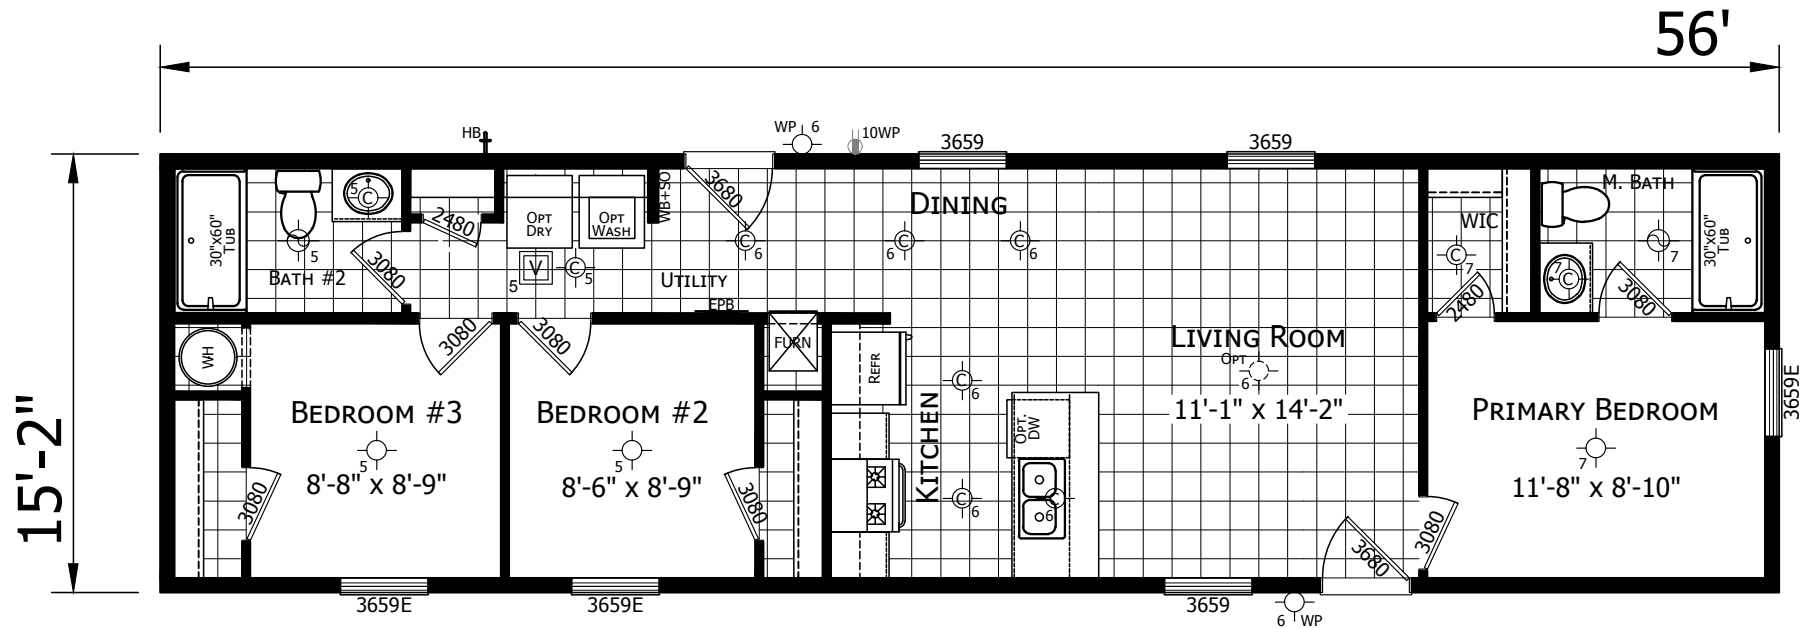

Presley

Winchester Series

849 SQ. FT. (Approximate) 3 Bedroom, 2 Bath

Last Updated: 9-25-23

CHAMPION HOMES CENTER

1442 Sunnyside Rd.
Weiser, ID 83672

FactoryExpoHomesDirect.com | 1-800-419-3568

IMPORTANT: Champion Homes reserves the right to modify, cancel or substitute products or features of this event at any time without prior notice or obligation. Pictures and other promotional materials are representative and may depict or contain floor plans, square footages, elevations, options, upgrades, extra design features, decorations, floor coverings, specialty light fixtures, custom paint and wall coverings, window treatments, landscaping, sound and alarm systems, furnishings, appliances, and other designer/decorator features and amenities that are not included as part of the home and/or may not be available at all locations. Home, pricing and community information is subject to change, and homes to prior sale, at any time without notice or obligation. ©2020 Champion Homes. All rights reserved.