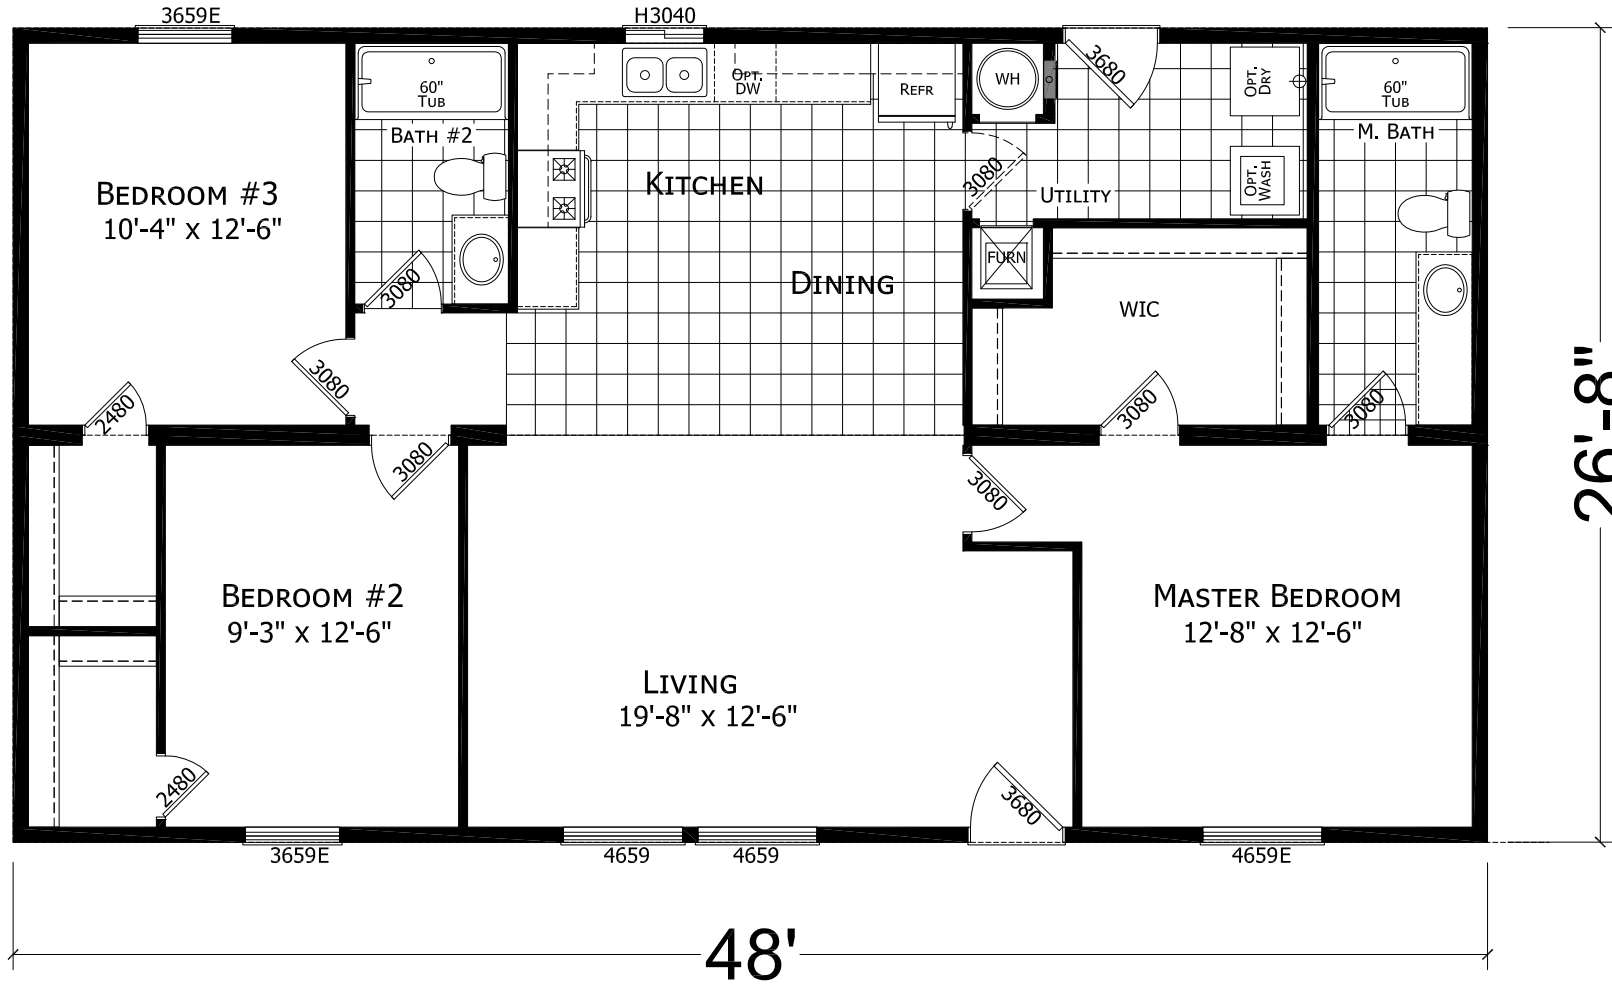

# Factory Expo

"Factory Direct Value" HOME CENTERS

3 Bedroom, 2 Bath  
Approx. 1,280 Sq. Ft.

Last Updated: 8-31-18

Factory Expo Home Centers  
1442 Sunnyside Road  
Weiser, Idaho 83672

I authorize Factory Expo to build my house, per this plan.