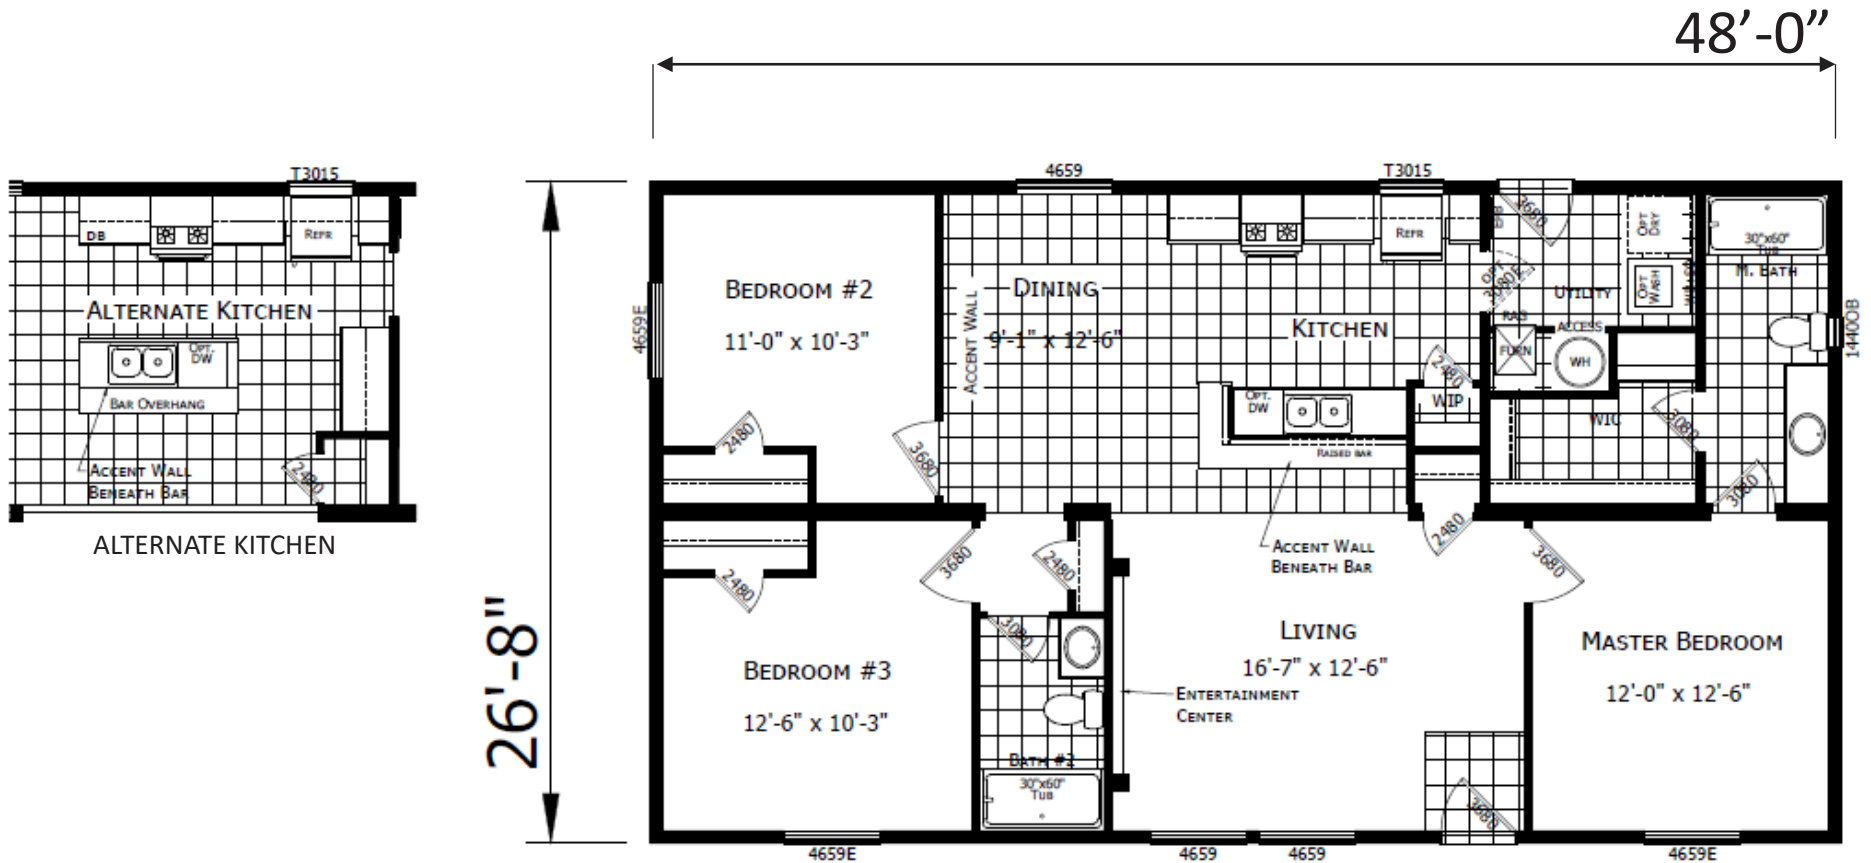

Summers

DreamWorks Series

1,280 SQ. FT. (Approximate) 3 Bedroom, 2 Bath

Last Updated: 1-24-23

CHAMPION HOMES CENTER
 1442 Sunnyside Rd.
 Weiser, ID 83672

FactoryExpoHomesDirect.com | 1-800-419-3568

IMPORTANT: Champion Homes reserves the right to modify, cancel or substitute products or features of this event at any time without prior notice or obligation. Pictures and other promotional materials are representative and may depict or contain floor plans, square footages, elevations, options, upgrades, extra design features, decorations, floor coverings, specialty light fixtures, custom paint and wall coverings, window treatments, landscaping, sound and alarm systems, furnishings, appliances, and other designer/decorator features and amenities that are not included as part of the home and/or may not be available at all locations. Home, pricing and community information is subject to change, and homes to prior sale, at any time without notice or obligation. ©2020 Champion Homes. All rights reserved.