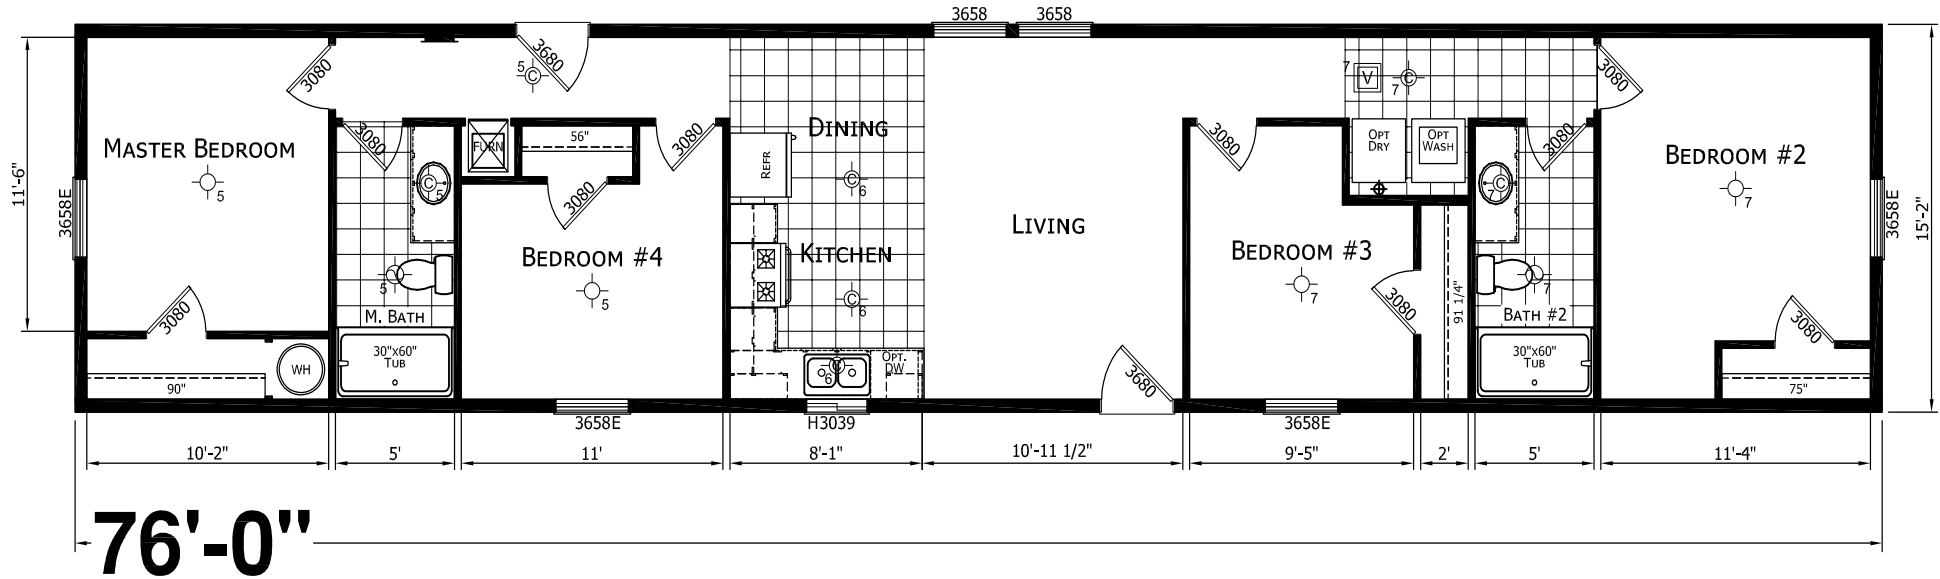

# Factory Expo

"Factory Direct Value" HOME CENTERS

4 Bedrooms, 2 Baths  
Approx. 1,153 Sq. Ft.

Last Updated: 7-2-19

Factory Expo Home Centers  
1442 Sunnyside Road  
Weiser, Idaho 83672

I authorize Factory Expo to build my house, per this plan.