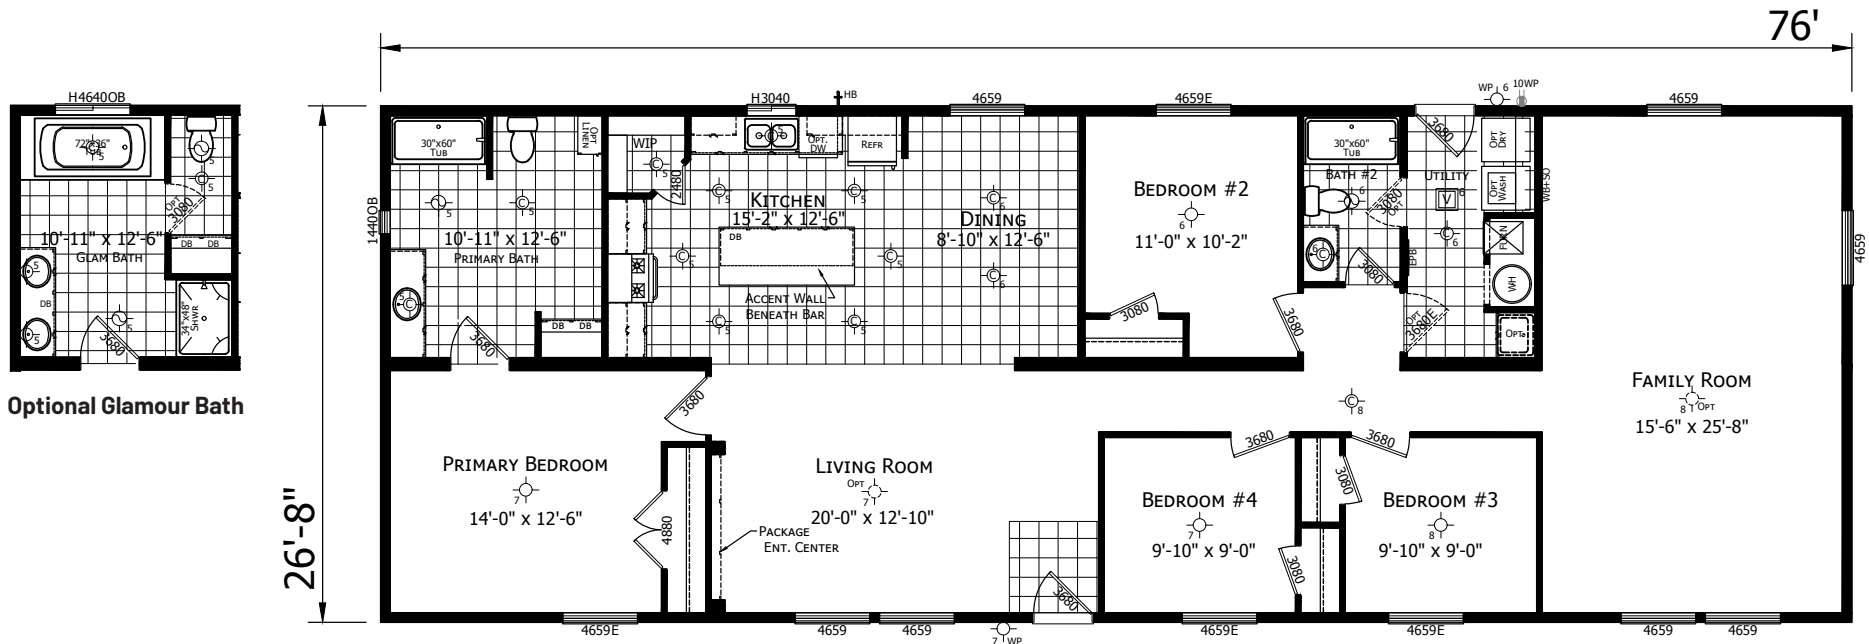

Trestle

DreamWorks Series

2,027 SQ. FT. (Approximate) 4 Bedroom, 2 Bath

Last Updated: 4-26-24

Optional Glamour Bath

CHAMPION HOMES CENTER
 1442 Sunnyside Rd.
 Weiser, ID 83672

FactoryExpoHomesDirect.com | 1-800-419-3568