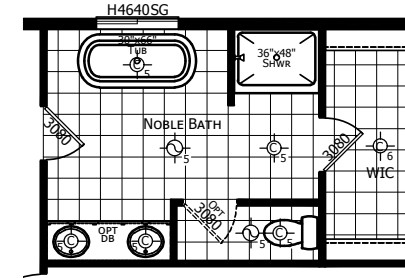

Tunupa

Champion Noble Series

1,600 SQ. FT. (Approximate) 3 Bedroom, 2 Bath

Last Updated: 12-5-24

CHAMPION HOMES CENTER
 1442 Sunnyside Rd.
 Weiser, ID 83672

FactoryExpoHomesDirect.com | 1-800-419-3568

IMPORTANT: Champion Homes reserves the right to modify, cancel or substitute products or features of this event at any time without prior notice or obligation. Pictures and other promotional materials are representative and may depict or contain floor plans, square footages, elevations, options, upgrades, extra design features, decorations, floor coverings, specialty light fixtures, custom paint and wall coverings, window treatments, landscaping, sound and alarm systems, furnishings, appliances, and other designer/decorator features and amenities that are not included as part of the home and/or may not be available at all locations. Home, pricing and community information is subject to change, and homes to prior sale, at any time without notice or obligation. ©2020 Champion Homes. All rights reserved.