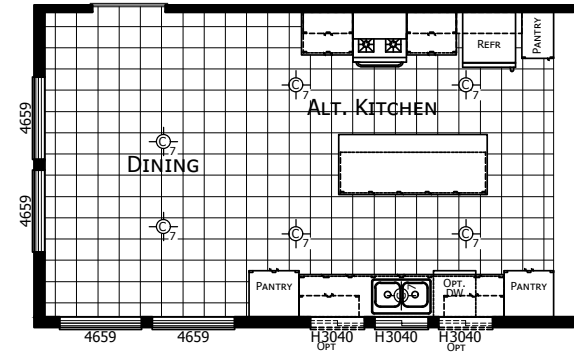

Tunupa

Champion Noble Series

1,600 SQ. FT. (Approximate) 3 Bedroom, 2 Bath

Last Updated: 12-5-24

CHAMPION HOMES CENTER
 1442 Sunnyside Rd.
 Weiser, ID 83672

FactoryExpoHomesDirect.com | 1-800-419-3568

IMPORTANT: Champion Homes reserves the right to modify, cancel or substitute products or features of this event at any time without prior notice or obligation. Pictures and other promotional materials are representative and may depict or contain floor plans, square footages, elevations, options, upgrades, extra design features, decorations, floor coverings, specialty light fixtures, custom paint and wall coverings, window treatments, landscaping, sound and alarm systems, furnishings, appliances, and other designer/decorator features and amenities that are not included as part of the home and/or may not be available at all locations. Home, pricing and community information is subject to change, and homes to prior sale, at any time without notice or obligation. ©2020 Champion Homes. All rights reserved.